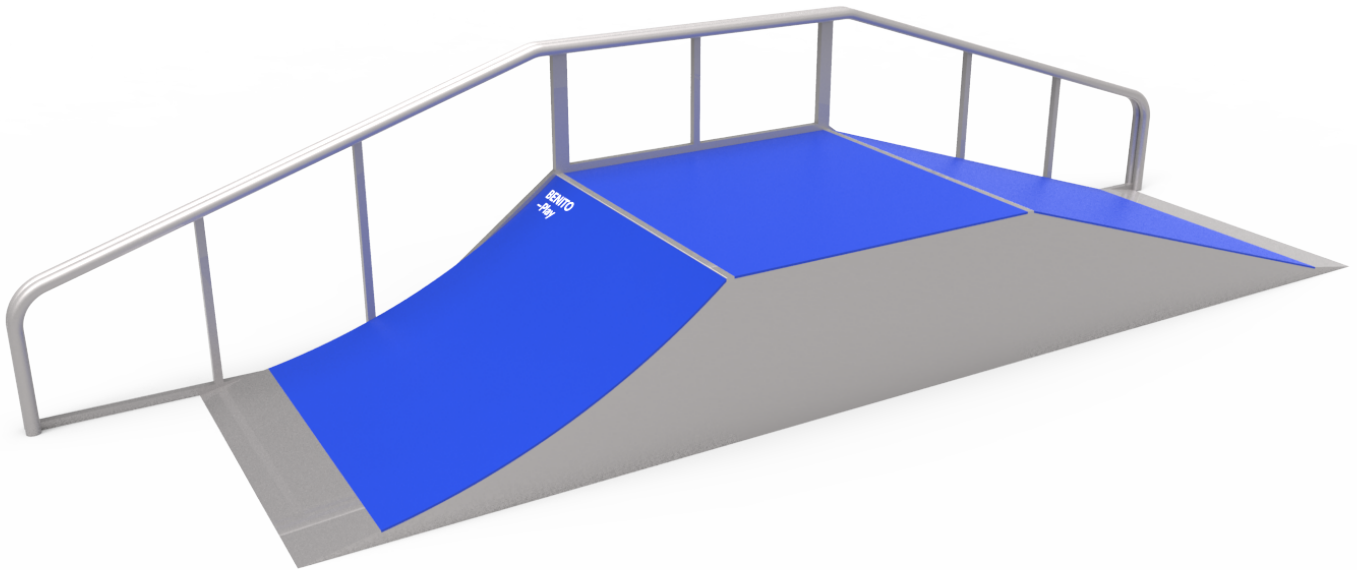

# Launch Box and Doublerail 60 RRA

JSK1023-KRR

	Ref.	A	B	C
Launch Box 60 RA	1023-KR	4750	1250	600
Launch Box 60 RB	1024-KR	6000	1250	600
Launch Box 60 RC	1023-KR	6000	2500	600
Launch Box 99 RA	2024-KR	7300	1250	990
Launch Box 99 RB	2025-KR	7300	2500	990
Launch Box 125 R	3025-KR	8200	2500	1250