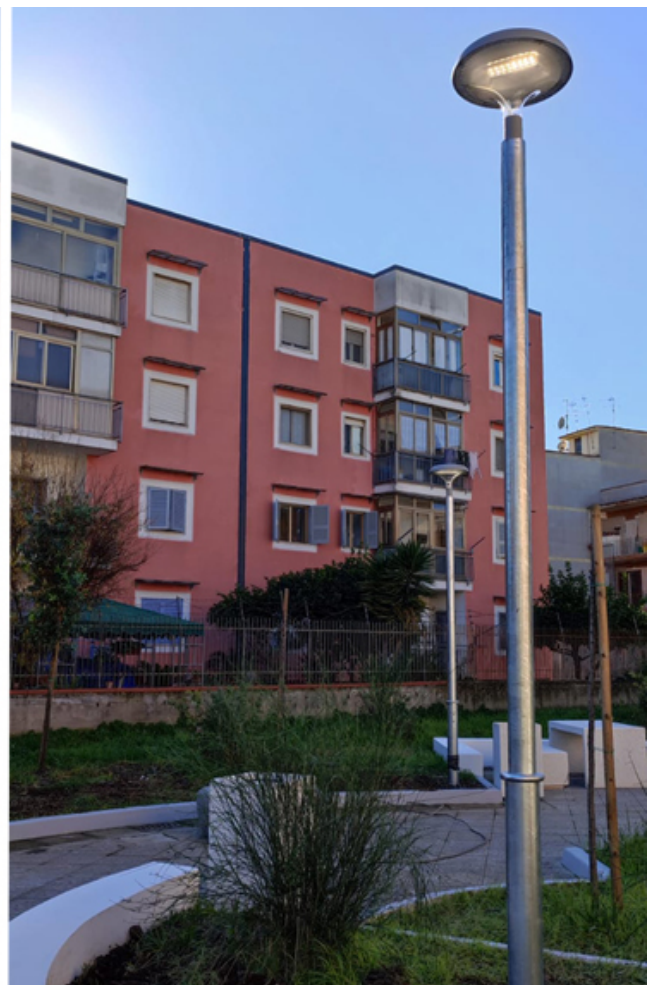

V. | Die ständige Verbesserung unserer Produkte kann zur Änderung einiger technischer Eigenschaften führen

BENITO

info@benito.com
tel. 93 852 1000