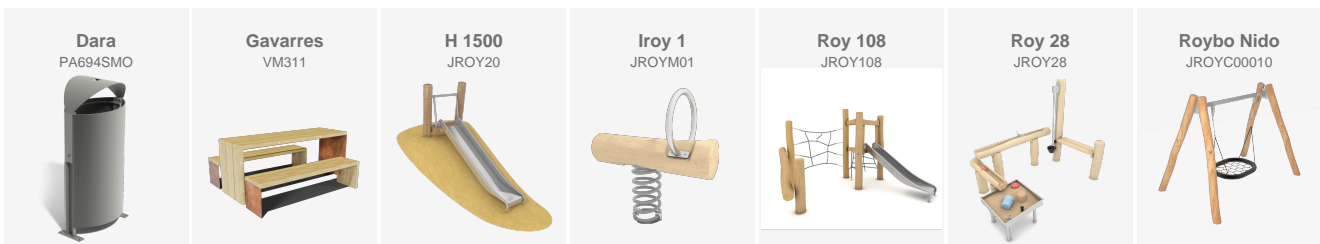

In Les Masies de Voltregà, the weekly market area has been renewed with Gavarres picnic tables, DARA litter bins, and a robinia children's area, promoting community, sustainability, and enjoyment.

Barcelona (Spain)

A new urban installation is presented in Reus. With Kube Kurve elements, Dara litter bins, and planters and chairs Lisa, the space is transformed into a modern and functional area for the community.

Tarragona (Spain)

Sofia (Bulgarien)

In Les Masies de Voltregà, the weekly market area has been renewed with Gavarres picnic tables, DARA litter bins, and a robinia children's area, promoting community, sustainability, and enjoyment.

V. | Die ständige Verbesserung unserer Produkte kann zur Änderung einiger technischer Eigenschaften führen

BENITO

info@benito.com
tel. 93 852 1000

A new urban installation is presented in Reus. With Kube Kurve elements, Dara litter bins, and planters and chairs Lisa, the space is transformed into a modern and functional area for the community.