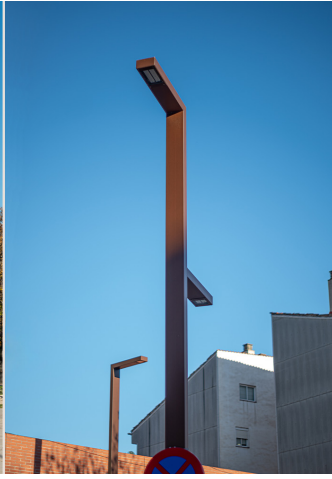

V. | The constant improvement and evolution of our products may result in some modifications of the technical specifications and characteristics of the products without prior notice.

BENITO

info@benito.com
tel. 93 852 1000