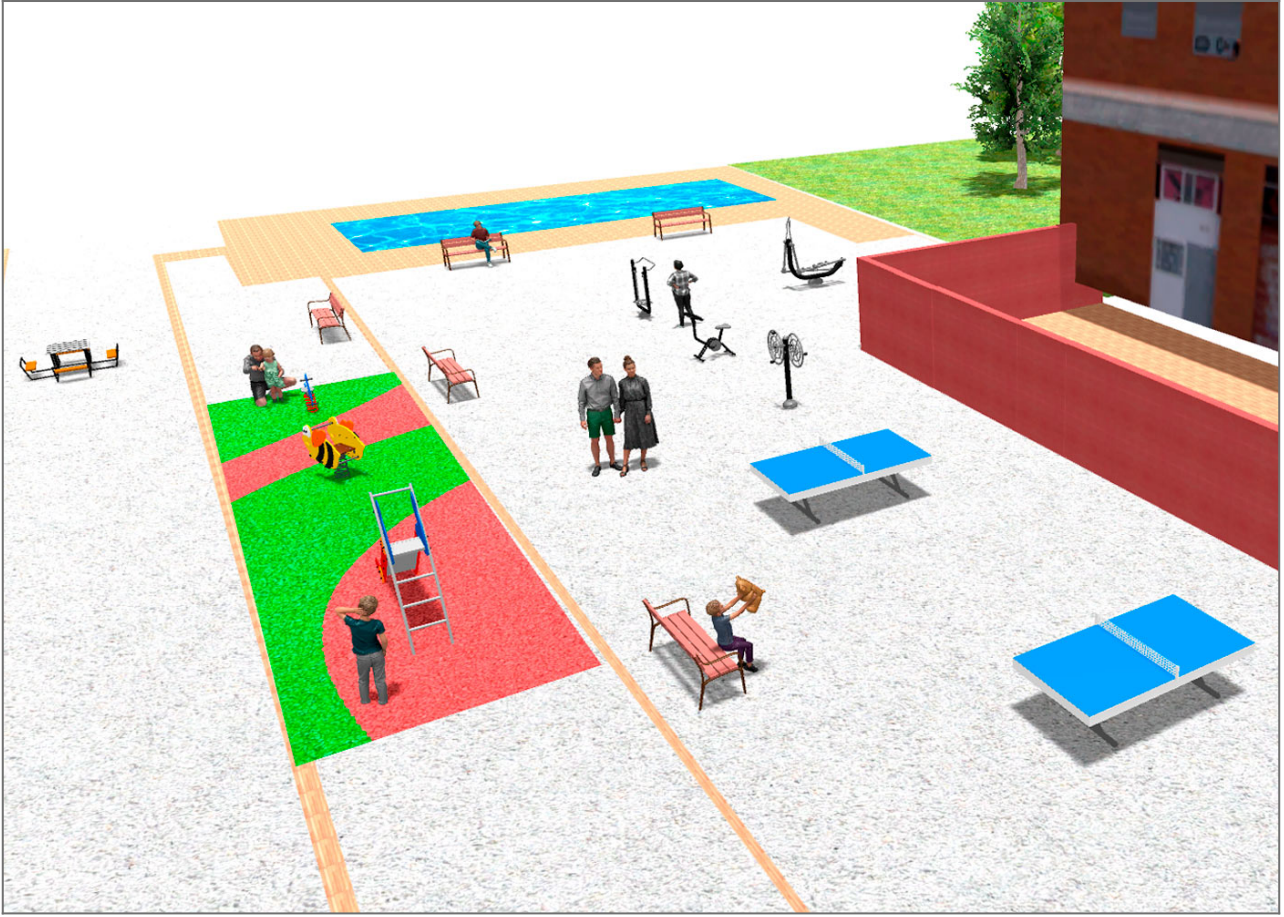

BENITO
-Playground Equipment