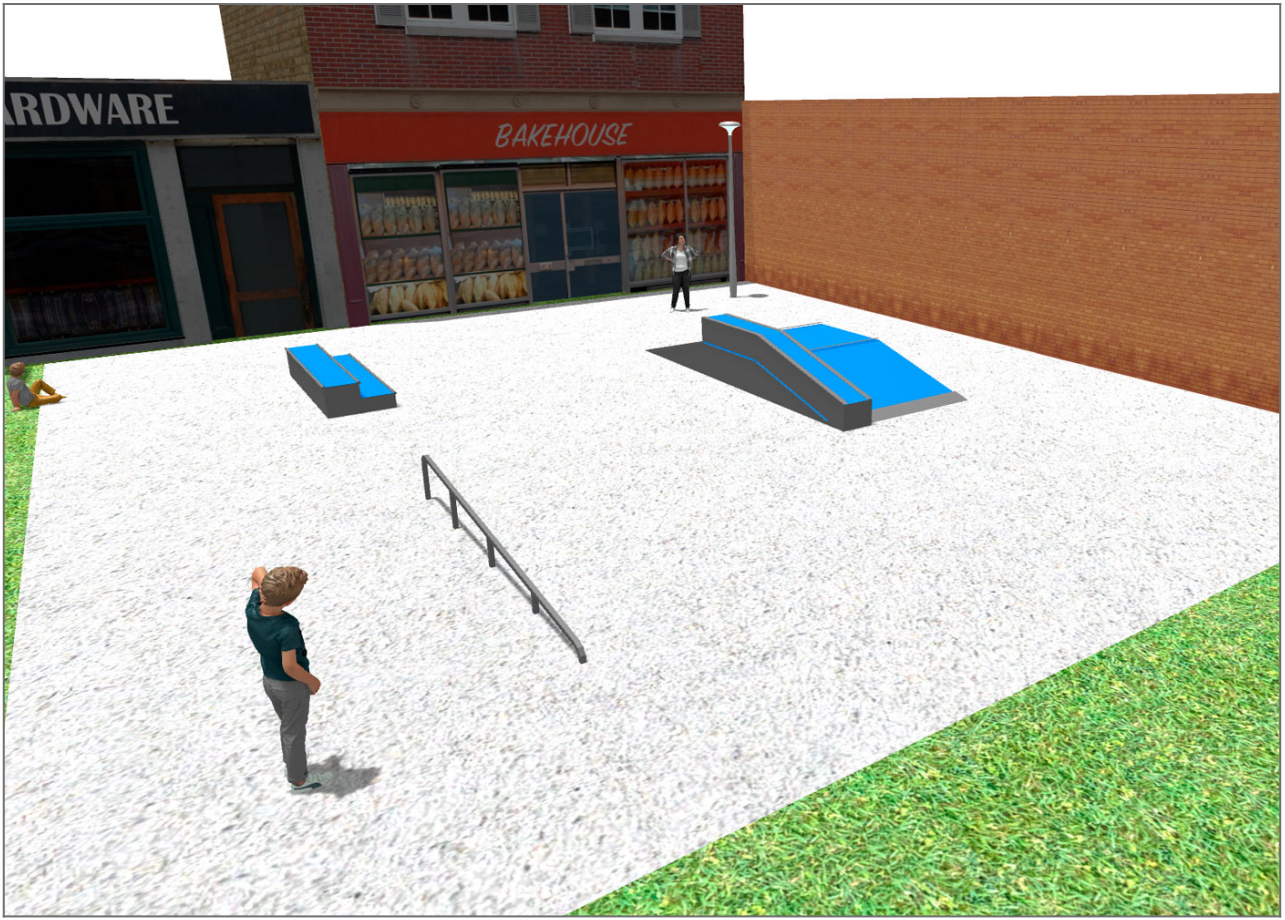

## Project

PROJ-047-2018

Surface: 250 m<sup>2</sup>

Email: [info@benito.com](mailto:info@benito.com)

Telephone: +34 93 852 1000

**BENITO**  
-Playground Equipment

**BENITO**  
-Playground Equipment

**BENITO**  
-Playground Equipment

Product	Description
<p data-bbox="140 159 300 185">JSK9025-KBS</p> 	<p data-bbox="363 159 624 185"><b>One side Curb Box 60</b></p> <p data-bbox="363 190 1497 302">The Skates elements are of modular construction that allows with the minimum effort the ability to modify the situation of the modules according to the criteria of each group of skaters. with minimum maintenance and 100% resistant to UVA rays, ice and impacts. Great adherence to the ground. The surface is not heated. Based on modular construction.</p> <p data-bbox="363 331 627 358"><a href="#">Data Sheet</a> <a href="#">Certificate</a></p>
<p data-bbox="156 427 284 454">JSK1052-K</p> 	<p data-bbox="363 427 480 454"><b>Trick Box</b></p> <p data-bbox="363 459 1497 571">The Skates elements are of modular construction that allows with the minimum effort the ability to modify the situation of the modules according to the criteria of each group of skaters. with minimum maintenance and 100% resistant to UVA rays, ice and impacts. Great adherence to the ground. The surface is not heated. Based on modular construction.</p> <p data-bbox="363 600 627 627"><a href="#">Data Sheet</a> <a href="#">Certificate</a></p>
<p data-bbox="156 696 284 723">JSK1048-C</p> 	<p data-bbox="363 696 440 723"><b>Rail C</b></p> <p data-bbox="363 728 1497 840">The Skates elements are of modular construction that allows with the minimum effort the ability to modify the situation of the modules according to the criteria of each group of skaters. with minimum maintenance and 100% resistant to UVA rays, ice and impacts. Great adherence to the ground. The surface is not heated. Based on modular construction.</p> <p data-bbox="363 869 627 896"><a href="#">Data Sheet</a> <a href="#">Certificate</a></p>