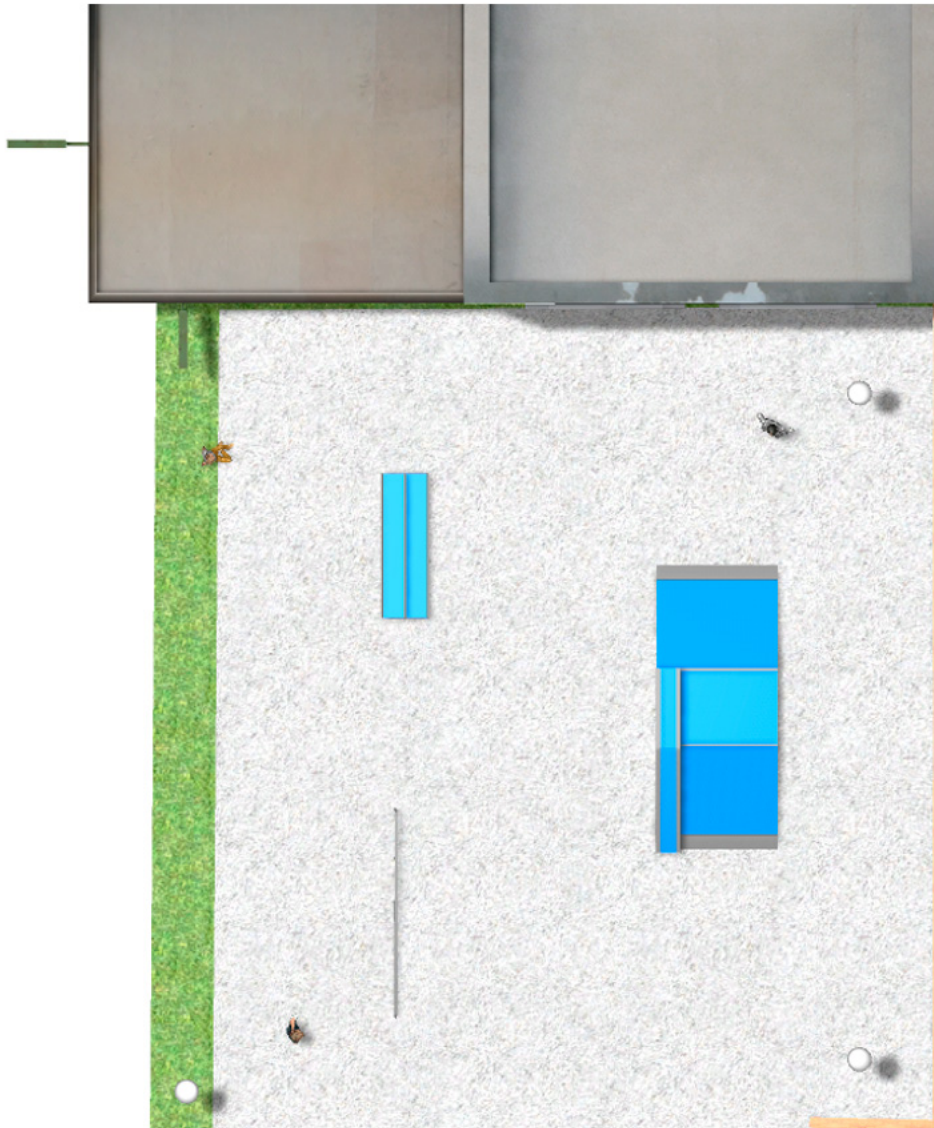

## Project

PROJ-047-2018

Surface: 250 m<sup>2</sup>

Email: [info@benito.com](mailto:info@benito.com)

Telephone: +34 93 852 1000

**BENITO**  
-Playground Equipment

**BENITO**  
-Playground Equipment

**BENITO**  
-Playground Equipment

Product	Description
<p data-bbox="140 159 300 185">JSK9025-KBS</p> 	<p data-bbox="363 159 624 185"><b>One side Curb Box 60</b></p> <p data-bbox="363 190 1497 302">The Skates elements are of modular construction that allows with the minimum effort the ability to modify the situation of the modules according to the criteria of each group of skaters. with minimum maintenance and 100% resistant to UVA rays, ice and impacts. Great adherence to the ground. The surface is not heated. Based on modular construction.</p> <p data-bbox="363 331 627 358"><a href="#">Data Sheet</a> <a href="#">Certificate</a></p>
<p data-bbox="156 427 284 454">JSK1052-K</p> 	<p data-bbox="363 427 480 454"><b>Trick Box</b></p> <p data-bbox="363 459 1497 571">The Skates elements are of modular construction that allows with the minimum effort the ability to modify the situation of the modules according to the criteria of each group of skaters. with minimum maintenance and 100% resistant to UVA rays, ice and impacts. Great adherence to the ground. The surface is not heated. Based on modular construction.</p> <p data-bbox="363 600 627 627"><a href="#">Data Sheet</a> <a href="#">Certificate</a></p>
<p data-bbox="156 696 284 723">JSK1048-C</p> 	<p data-bbox="363 696 440 723"><b>Rail C</b></p> <p data-bbox="363 728 1497 840">The Skates elements are of modular construction that allows with the minimum effort the ability to modify the situation of the modules according to the criteria of each group of skaters. with minimum maintenance and 100% resistant to UVA rays, ice and impacts. Great adherence to the ground. The surface is not heated. Based on modular construction.</p> <p data-bbox="363 869 627 896"><a href="#">Data Sheet</a> <a href="#">Certificate</a></p>