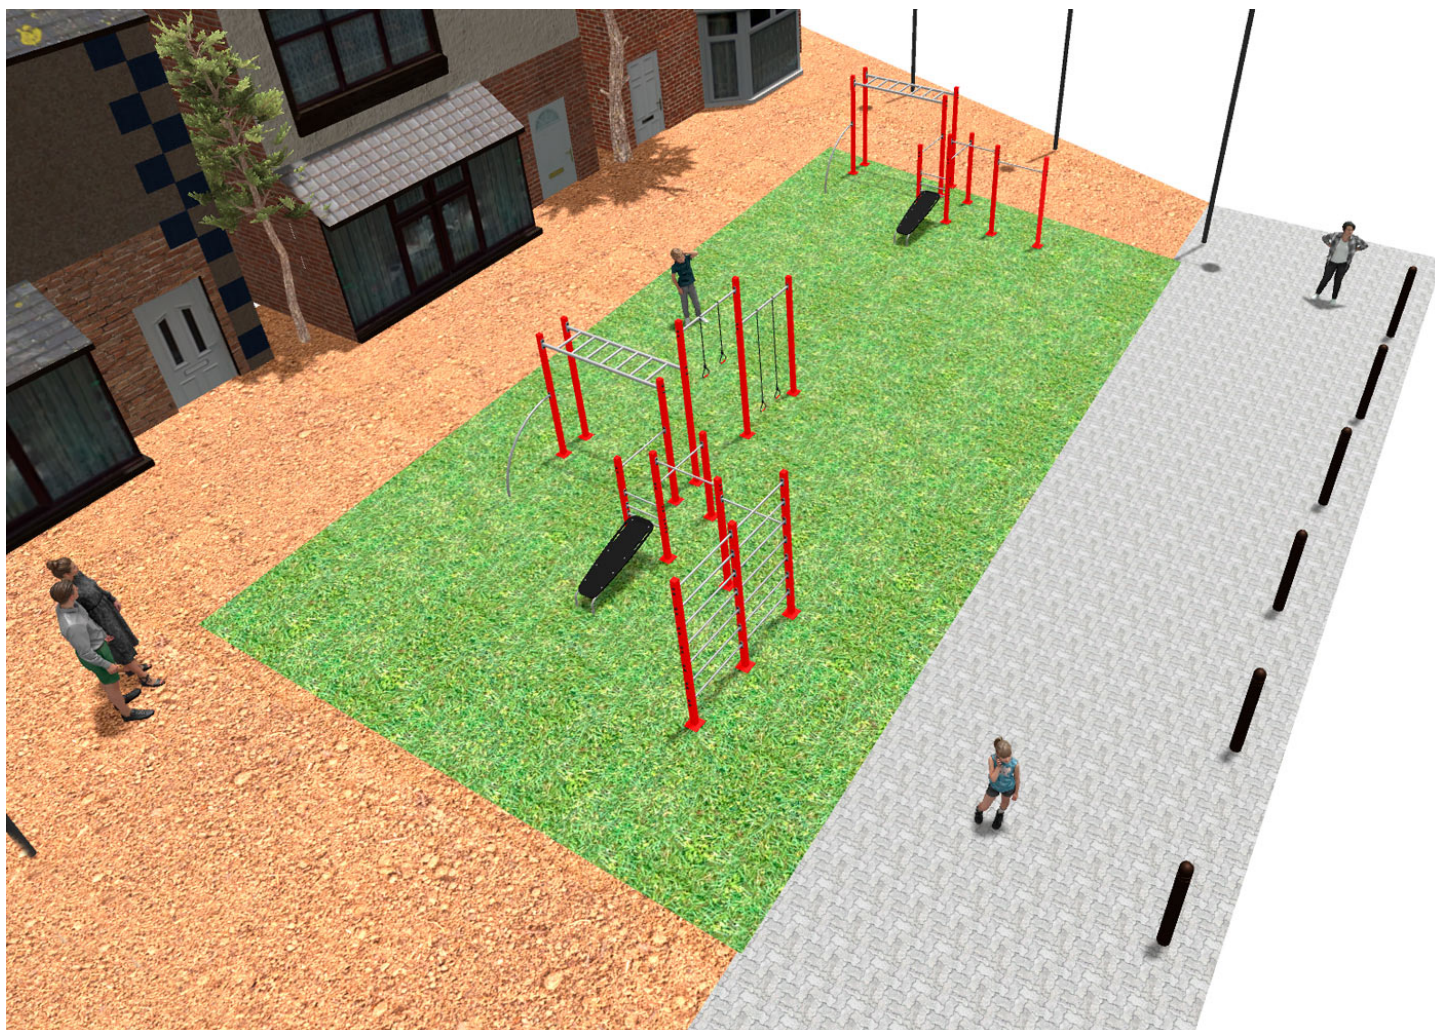

# BENITO

-Playground Equipment

## Project

PROJ-054-2018

Surface: 160 m<sup>2</sup>

Email: [info@benito.com](mailto:info@benito.com)

Telephone: +34 93 852 1000

**BENITO**  
-Playground Equipment

**BENITO**  
-Playground Equipment

# BENITO

-Playground Equipment

Product	Description
JCIR21H 	<p><b>Workfit Pro XXL</b>            BENITO designs and manufactures sports and leisure areas for exercising and enjoying the outdoors. Work-fit PRO is a professional product intended for people who want to do <b>intensive exercise to strengthen their mind and body</b>.            Each model includes several elements to do different comprehensive exercises thus developing a good physical condition.</p> <p><a href="#">Data Sheet</a> <a href="#">Certificate</a></p>
JCIR23H 	<p><b>Workfit Pro L</b>            BENITO designs and manufactures sports and leisure spaces for exercising and enjoying the outdoors without limitations. Work-fit PRO is a professional product aimed at people who want to perform <b>intensive exercise to strengthen body and mind</b>.            Each of the designed models contains several elements to allow for diverse and complete exercises to develop complete physical fitness.</p> <p><a href="#">Data Sheet</a> <a href="#">Certificate</a></p>