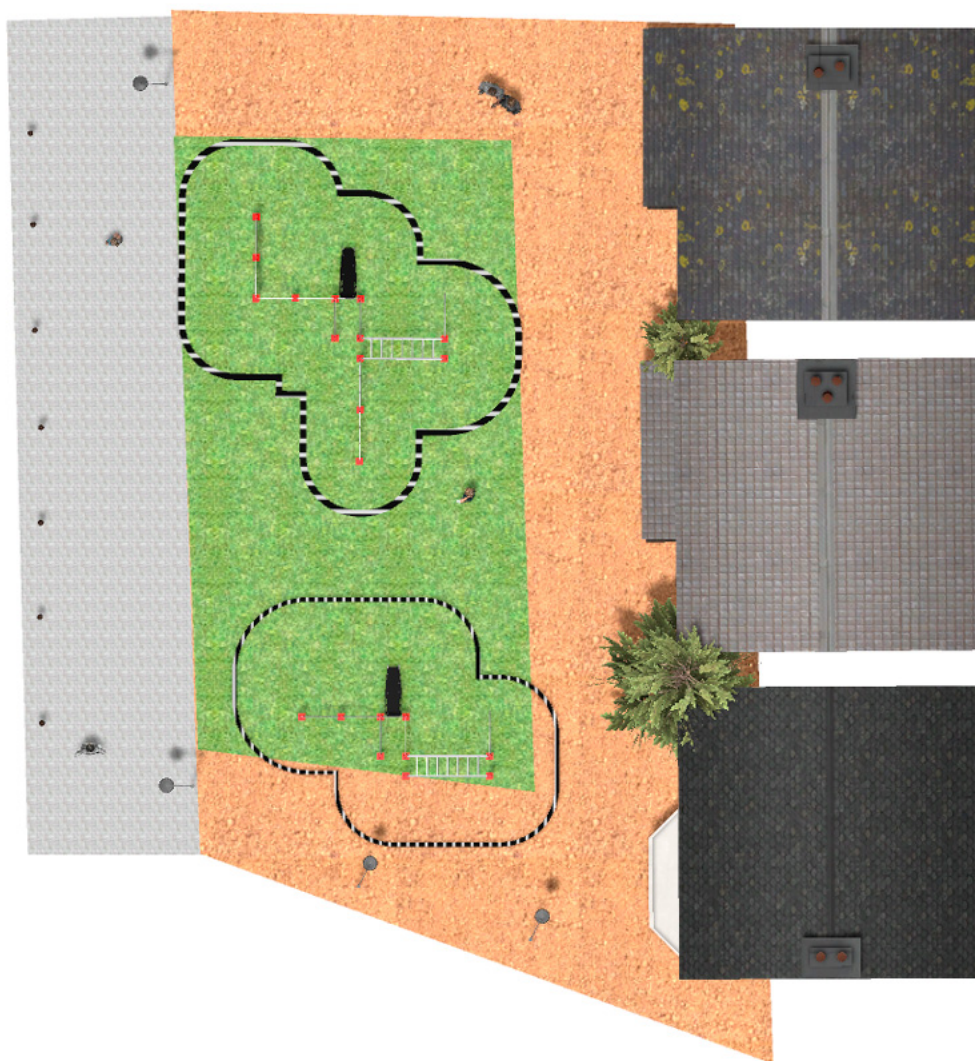

# BENITO

-Playground Equipment

## Project

PROJ-054-2018

Surface: 160 m<sup>2</sup>

Email: [info@benito.com](mailto:info@benito.com)

Telephone: +34 93 852 1000

**BENITO**  
-Playground Equipment

**BENITO**  
-Playground Equipment