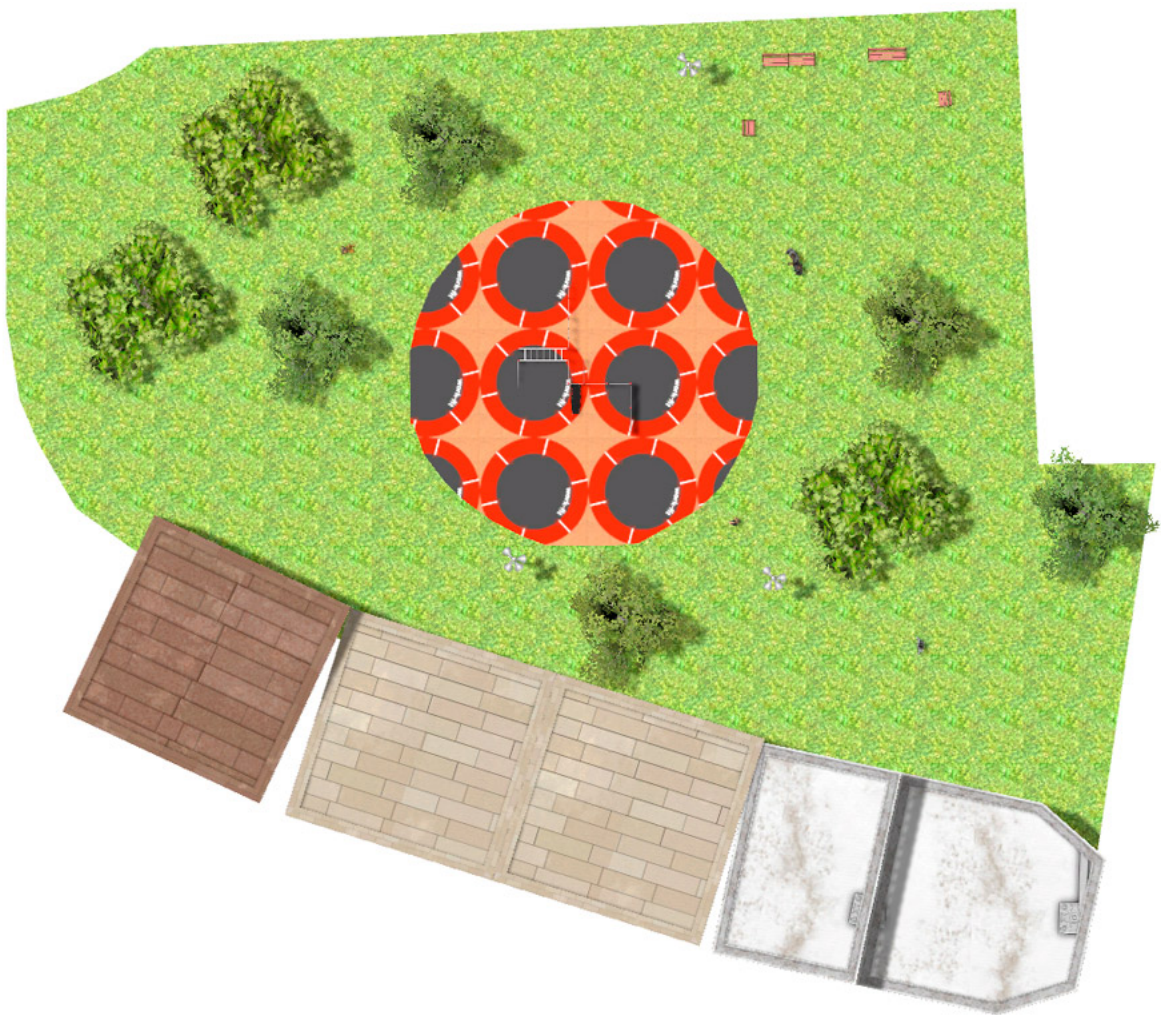

BENITO

-Playground Equipment

Project

PROJ-062-2018

Surface: 255 m²

Email: info@benito.com

Telephone: +34 93 852 1000

BENITO
-Playground Equipment

BENITO

-Playground Equipment

BENITO
-Playground Equipment

Product	Description
<p data-bbox="172 159 272 185">JCIR21H</p> 	<p data-bbox="368 159 555 185">Workfit Pro XXL</p> <p data-bbox="368 190 1453 275">BENITO designs and manufactures sports and leisure areas for exercising and enjoying the outdoors. Work-fit PRO is a professional product intended for people who want to do intensive exercise to strengthen their mind and body.</p> <p data-bbox="368 280 1469 333">Each model includes several elements to do different comprehensive exercises thus developing a good physical condition.</p> <p data-bbox="368 360 624 387">Data Sheet Certificate</p>