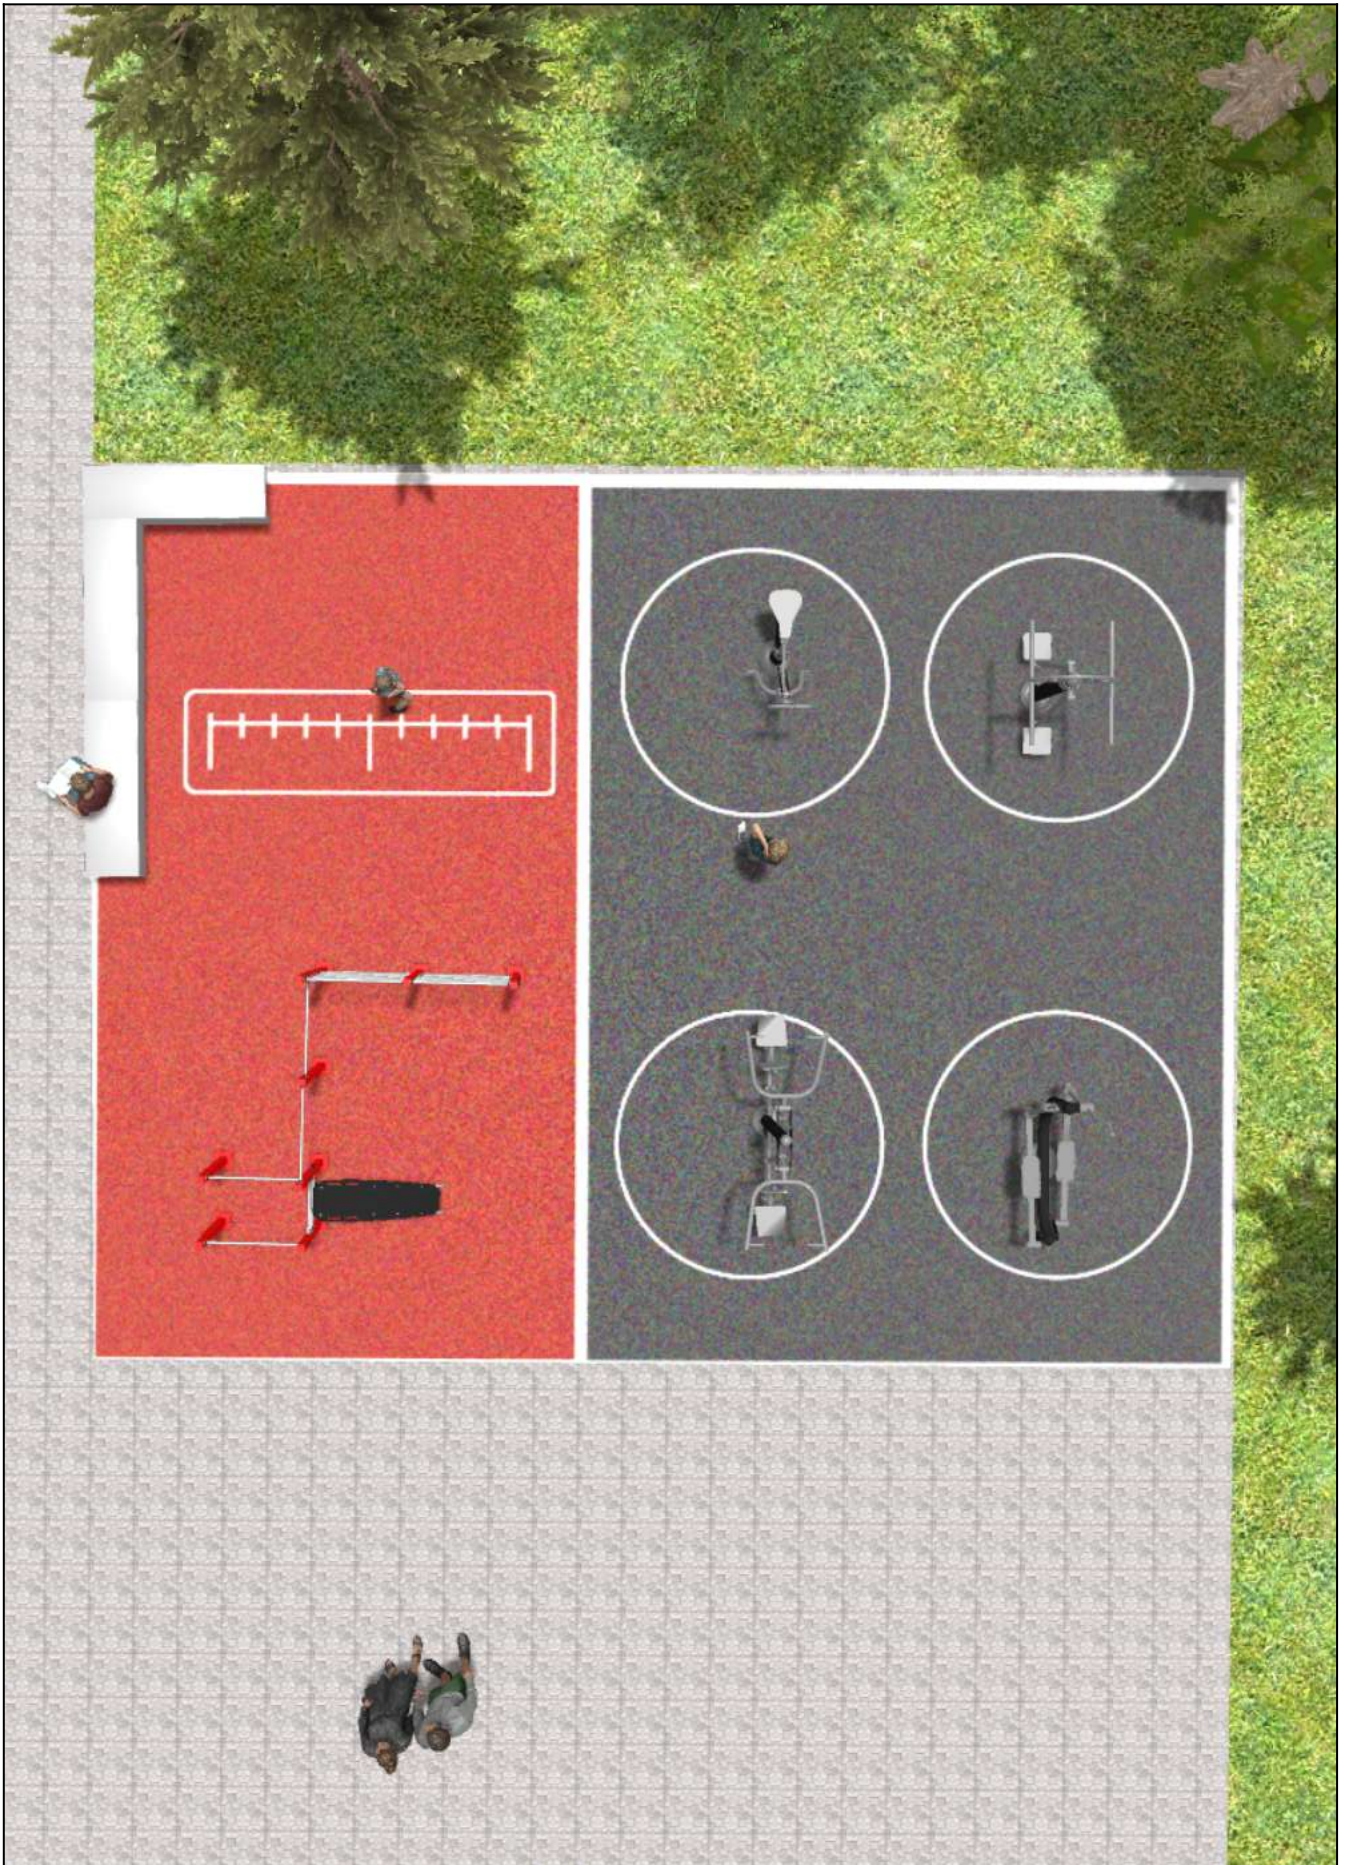

Project

PROJ-175-2021

Surface: 130 m²

Email: info@benito.com

Telephone: +34 93 852 1000

BENITO
-Playground Equipment

BENITO
-Playground Equipment

BENITO
-Playground Equipment