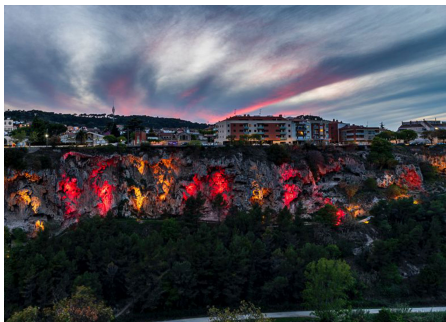

The Plaza de l'Estació del Nord in Sabadell is illuminated with its elegant Essentials columns and Milan RGB+W projectors. Functionality and design come together to enhance the urban landscape.

---

**Barcelona**

---

**Capellades (Spanien)**

The Plaza de l'Estació del Nord in Sabadell is illuminated with its elegant Essentials columns and Milan RGB+W projectors. Functionality and design come together to enhance the urban landscape.