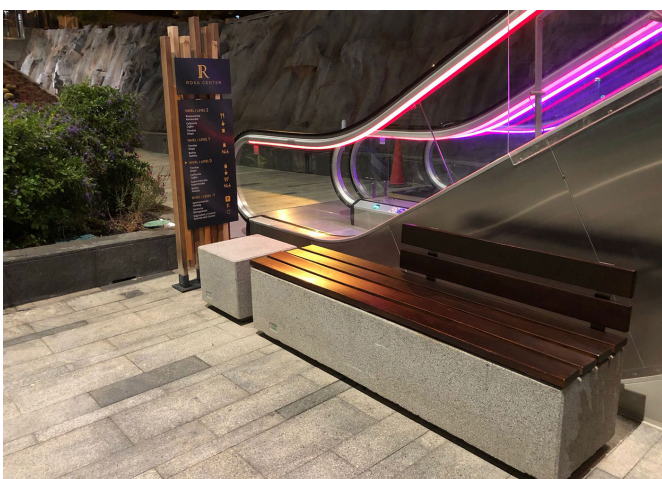

V. | Die ständige Verbesserung unserer Produkte kann zur Änderung einiger technischer Eigenschaften führen

BENITO

info@benito.com
tel. 93 852 1000