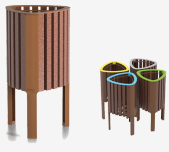

BENITO

-Stadtmobiliar

Barcelona (Spain)

Installation in Barcelona, near the port, with picnic tables, planters, and GEA litter bins made of ReBnew material, resistant to coastal corrosion.

V. | Die ständige Verbesserung unserer Produkte kann zur Änderung einiger technischer Eigenschaften führen