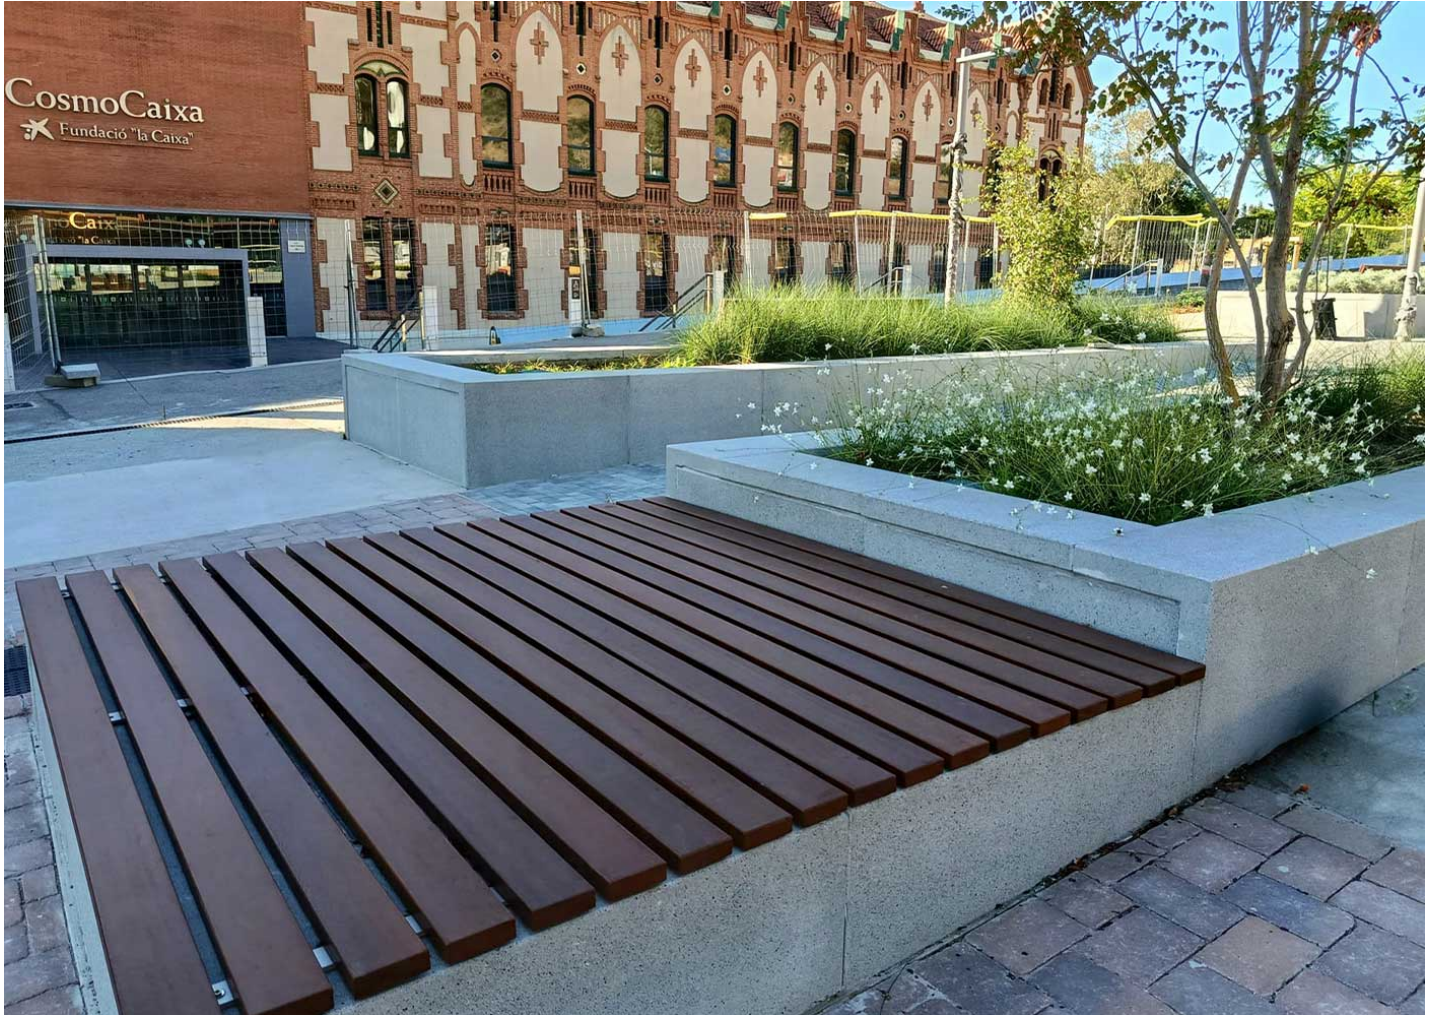

Barcelona (Spain)

El Perelló (Spanien)

BENITO

-Stadtmobiliar

Barcelona (Spain)

Wooden decking has been installed outside CosmoCaixa, while the interior now features PIK picnic tables in ReBnew, ReBnew planters, and PICCO four-compartment bins to ensure efficient recycling.