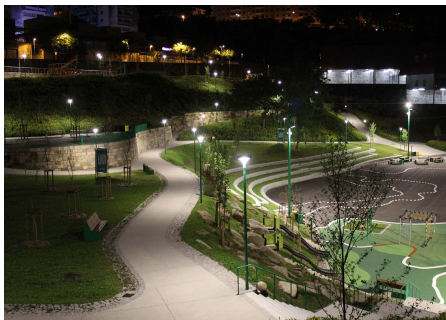

The roundabouts of Castelldefels have been renovated with new LED lighting, improving the city's energy efficiency. Ciclo and Deco projects, providing a modern, efficient, and sustainable design.

Castelldefels

The lighting project in Parque Liberdade (Portugal) combines Citizen luminaires and green Deco projectors, improving safety, accessibility, and aesthetics in harmony with the surroundings.

Oporto (Portugal)

Barcelona

The roundabouts of Castelldefels have been renovated with new LED lighting, improving the city's energy efficiency. Ciclo and Deco projects, providing a modern, efficient, and sustainable design.