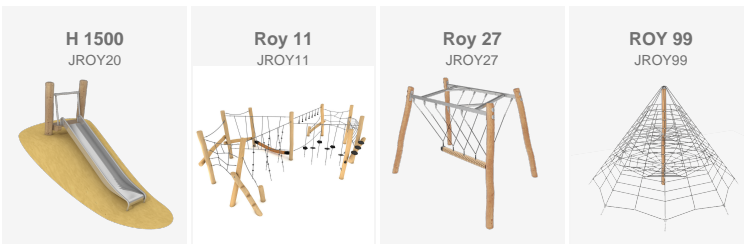

Custom-made Robinia wood playground, specially designed for the Berga Resort campsite in Berga (Barcelona)

Barcelona (Spain)

Custom-made Robinia wood playground, specially designed for the Berga Resort campsite in Berga (Barcelona)