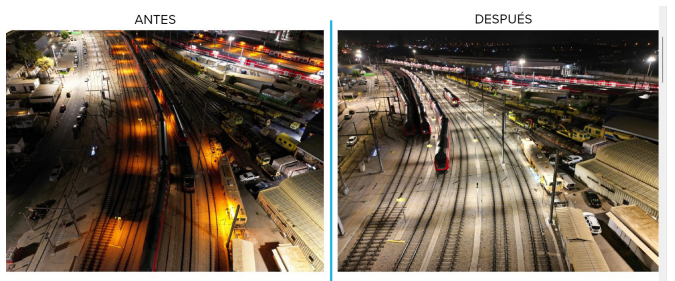

Benito's Neovilla-Alu luminaires, suitable for both indoor and outdoor use, have been installed at the Tel Aviv-Hashalom station, one of the busiest in Israel.

Tel Avivi-Hashalom (Israel)

Turnkey installation in the province of Valencia with Rebnew elements and Neovilla-Alu luminaires, designed to promote the rest and well-being of citizens in urban spaces.

Valencia (Spain)

Slowenien

Tel Avivi-Hashalom (Israel)

Benito's Neovilla-Alu luminaires, suitable for both indoor and outdoor use, have been installed at the Tel Aviv-Hashalom station, one of the busiest in Israel.

V. | Die ständige Verbesserung unserer Produkte kann zur Änderung einiger technischer Eigenschaften führen

Turnkey installation in the province of Valencia with Rebnw elements and Neovilla-Alu luminaires, designed to promote the rest and well-being of citizens in urban spaces.