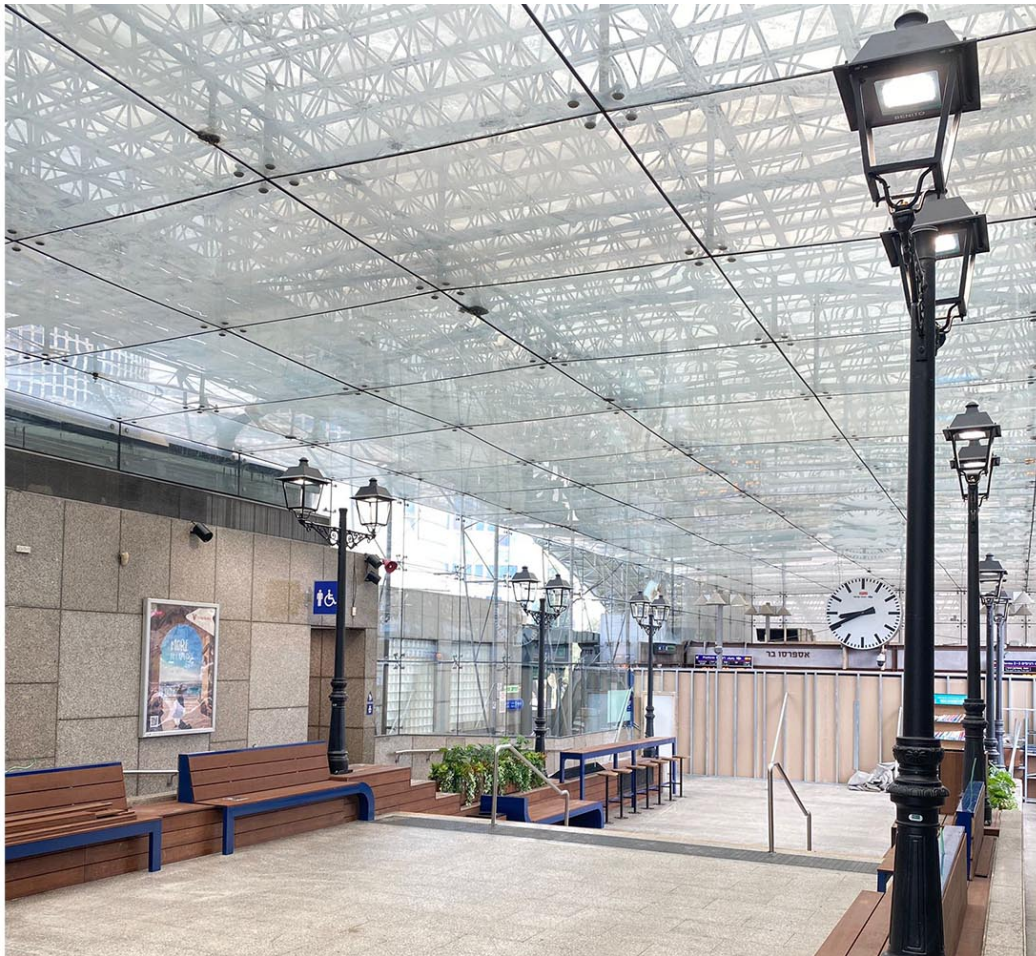

Benito's Neovilla-Alu luminaires, suitable for both indoor and outdoor use, have been installed at the Tel Aviv-Hashalom station, one of the busiest in Israel.

Tel Avivi-Hashalom (Israel)

Turnkey installation in the province of Valencia with Rebnew elements and Neovilla-Alu luminaires, designed to promote the rest and well-being of citizens in urban spaces.

Valencia (Spain)

Slowenien

Tel Avivi-Hashalom (Israel)

Benito's Neovilla-Alu luminaires, suitable for both indoor and outdoor use, have been installed at the Tel Aviv-Hashalom station, one of the busiest in Israel.

V. | Die ständige Verbesserung unserer Produkte kann zur Änderung einiger technischer Eigenschaften führen

Turnkey installation in the province of Valencia with Rebnw elements and Neovilla-Alu luminaires, designed to promote the rest and well-being of citizens in urban spaces.