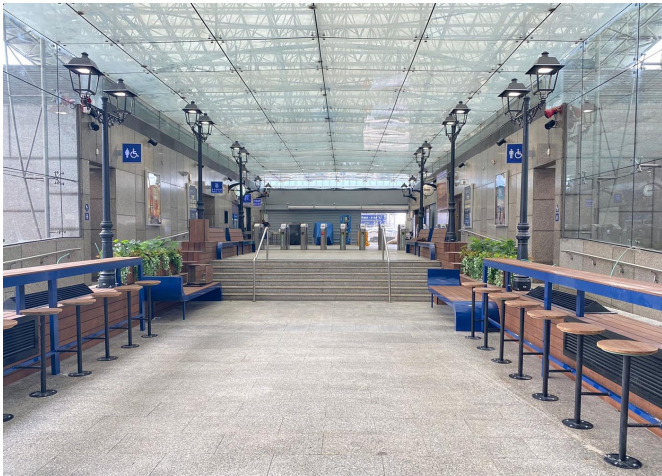

Benito's Neovilla-Alu luminaires, suitable for both indoor and outdoor use, have been installed at the Tel Aviv-Hashalom station, one of the busiest in Israel.

Tel Avivi-Hashalom (Israel)

Turnkey installation in the province of Valencia with Rebnew elements and Neovilla-Alu luminaires, designed to promote the rest and well-being of citizens in urban spaces.

Valencia (Spain)

Slowenien

Tel Avivi-Hashalom (Israel)

Benito's Neovilla-Alu luminaires, suitable for both indoor and outdoor use, have been installed at the Tel Aviv-Hashalom station, one of the busiest in Israel.

V. | Die ständige Verbesserung unserer Produkte kann zur Änderung einiger technischer Eigenschaften führen

Turnkey installation in the province of Valencia with Rebnw elements and Neovilla-Alu luminaires, designed to promote the rest and well-being of citizens in urban spaces.