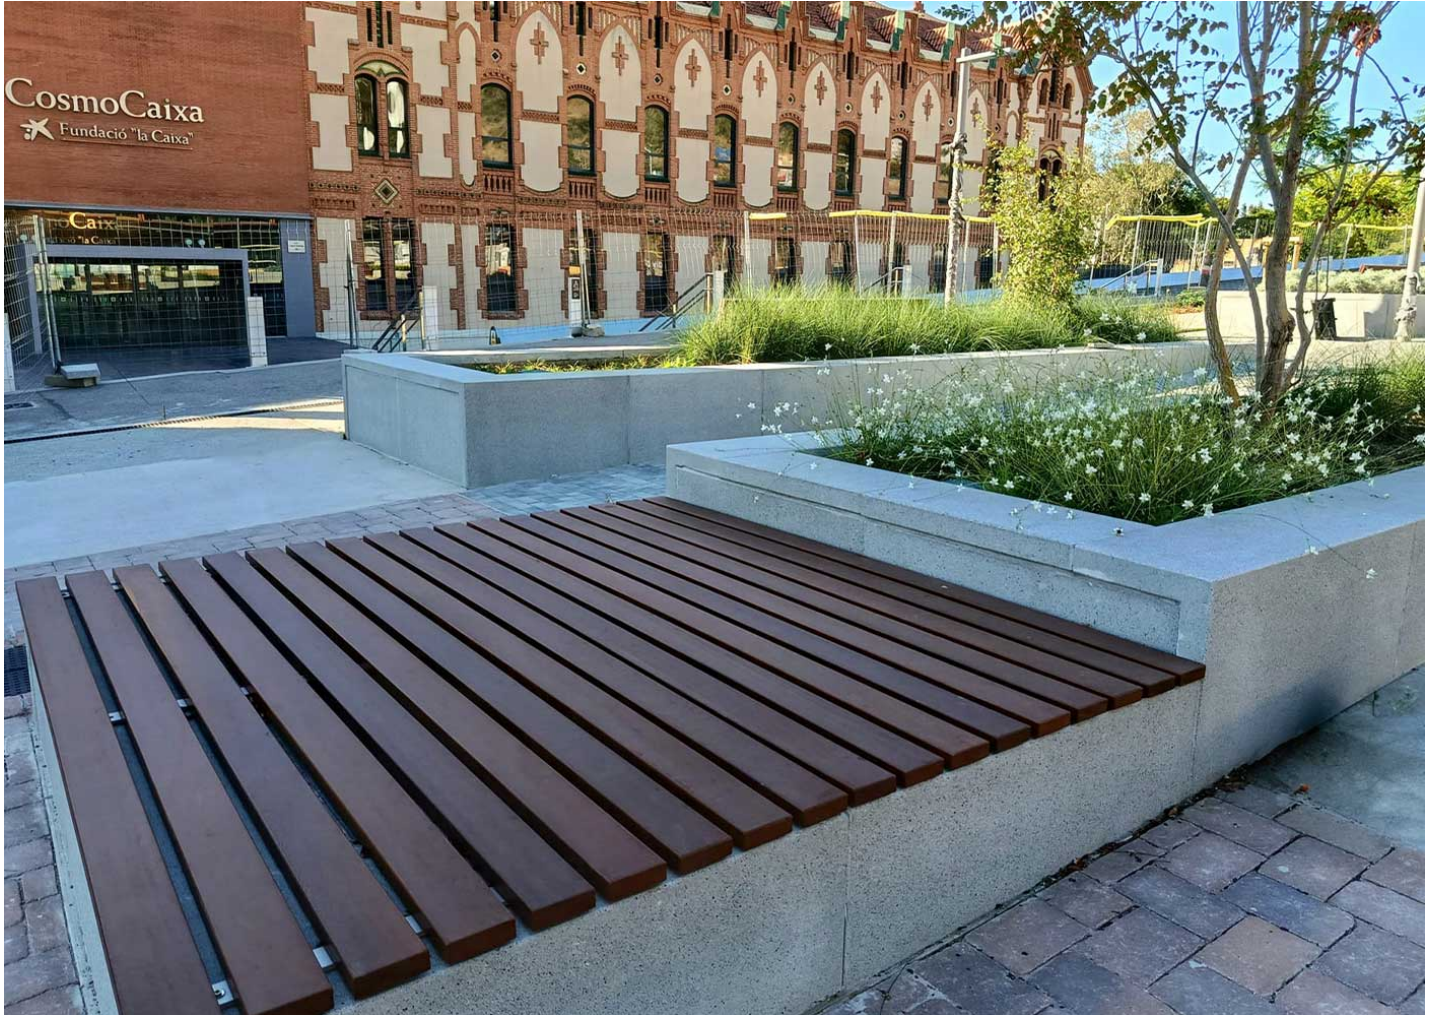

BENITO

-Stadtmobiliar

Barcelona (Spain)

Wooden decking has been installed outside CosmoCaixa, while the interior now features PIK picnic tables in ReBnew, ReBnew planters, and PICCO four-compartment bins to ensure efficient recycling.

Picco ReBnew
PA664PR

Picco ReBnew
PA664S3PR

Pik
VRM210MB

polímero 100% reciclado
UM1640-2PR