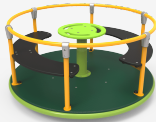

Major children's play area project in the town of Aljaraque, Huelva. Installation of two playgrounds equipped with various play elements from the MODUS range.

Huelva (Spain)

BENITO

-Spielplatz und Sport

Huelva (Spain)

Major children's play area project in the town of Aljaraque, Huelva. Installation of two playgrounds equipped with various play elements from the MODUS range.

Curvo Schaukel
JKSP20000

Drehkarussell Cosmic
JC06B

Fundición
UM388

Loop 1
JPV310

Modus L
JCF20

Modus XXL
JCF21

Trampolin CUADRADO
JTRAQ

V. | Die ständige Verbesserung unserer Produkte kann zur Änderung einiger technischer Eigenschaften führen

BENITO

info@benito.com
tel. 93 852 1000