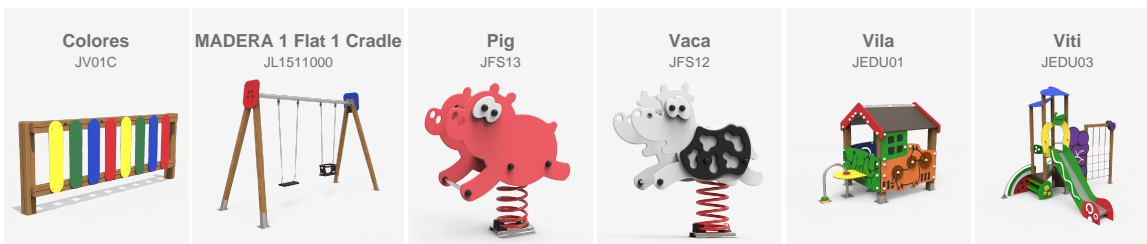

Torres de Segre chooses BENITO educational play elements for its new playground area so that children can learn while playing.

Torres de Segre (Spain)

Torres de Segre chooses BENITO educational play elements for its new playground area so that children can learn while playing.

Torres de Segre is a town located in the county of Segrià, in the province of Lleida, 15km away from the provincial capital.

The City Council has opted for playground elements from the BENITO's **EDUCA range** for the new playground area of the town. The area includes different elements such as the Vila house, and the Pig and Vaca spring swings so that small children can learn about farm animals, and the Viti modular equipment to promote healthy eating habits among 3- to 6-year-olds.