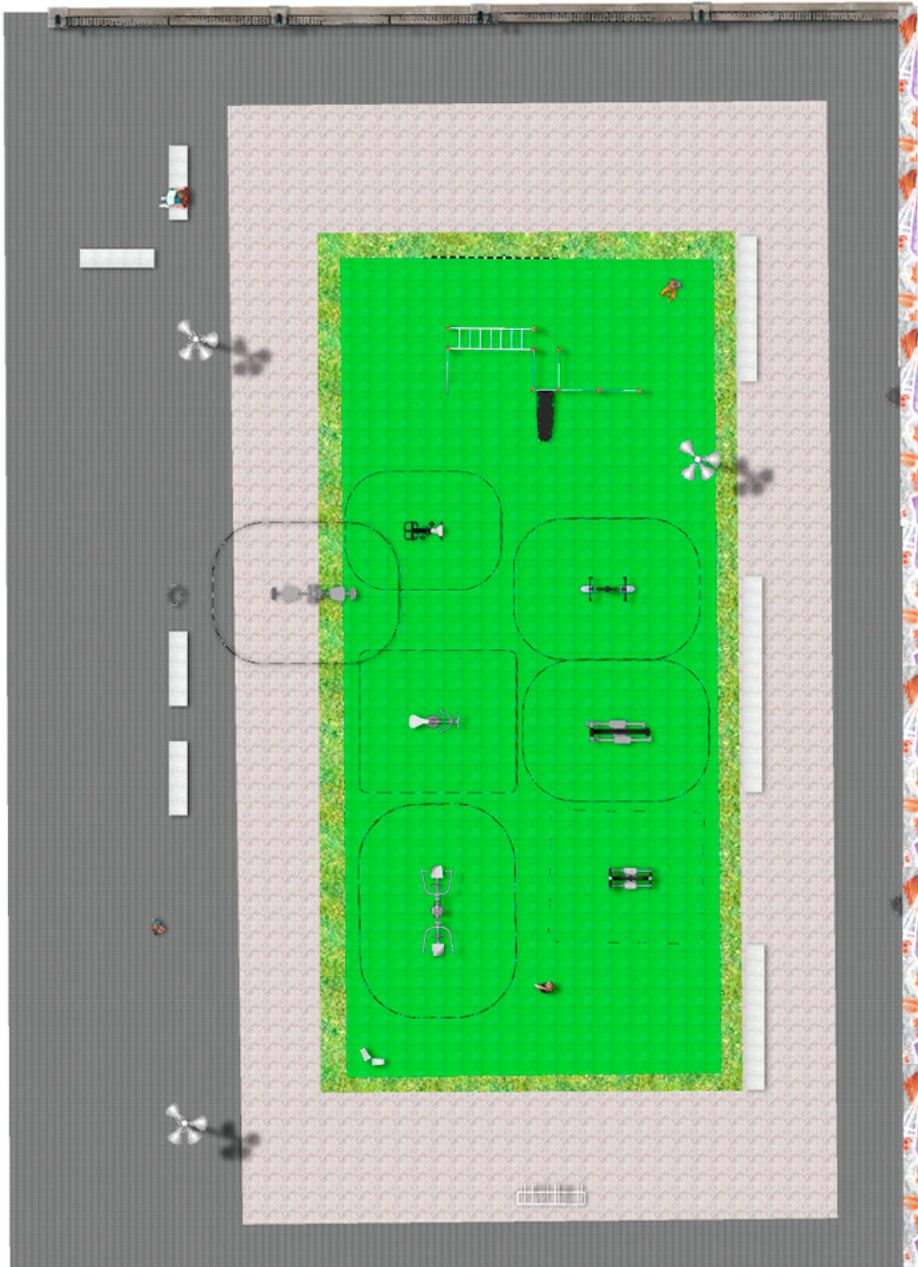

Project

PROJ-019-2018

Surface: 150 m²

Email: info@benito.com

Telephone: +34 93 852 1000

BENITO
-Playground Equipment

BENITO
-Playground Equipment

BENITO
-Playground Equipment