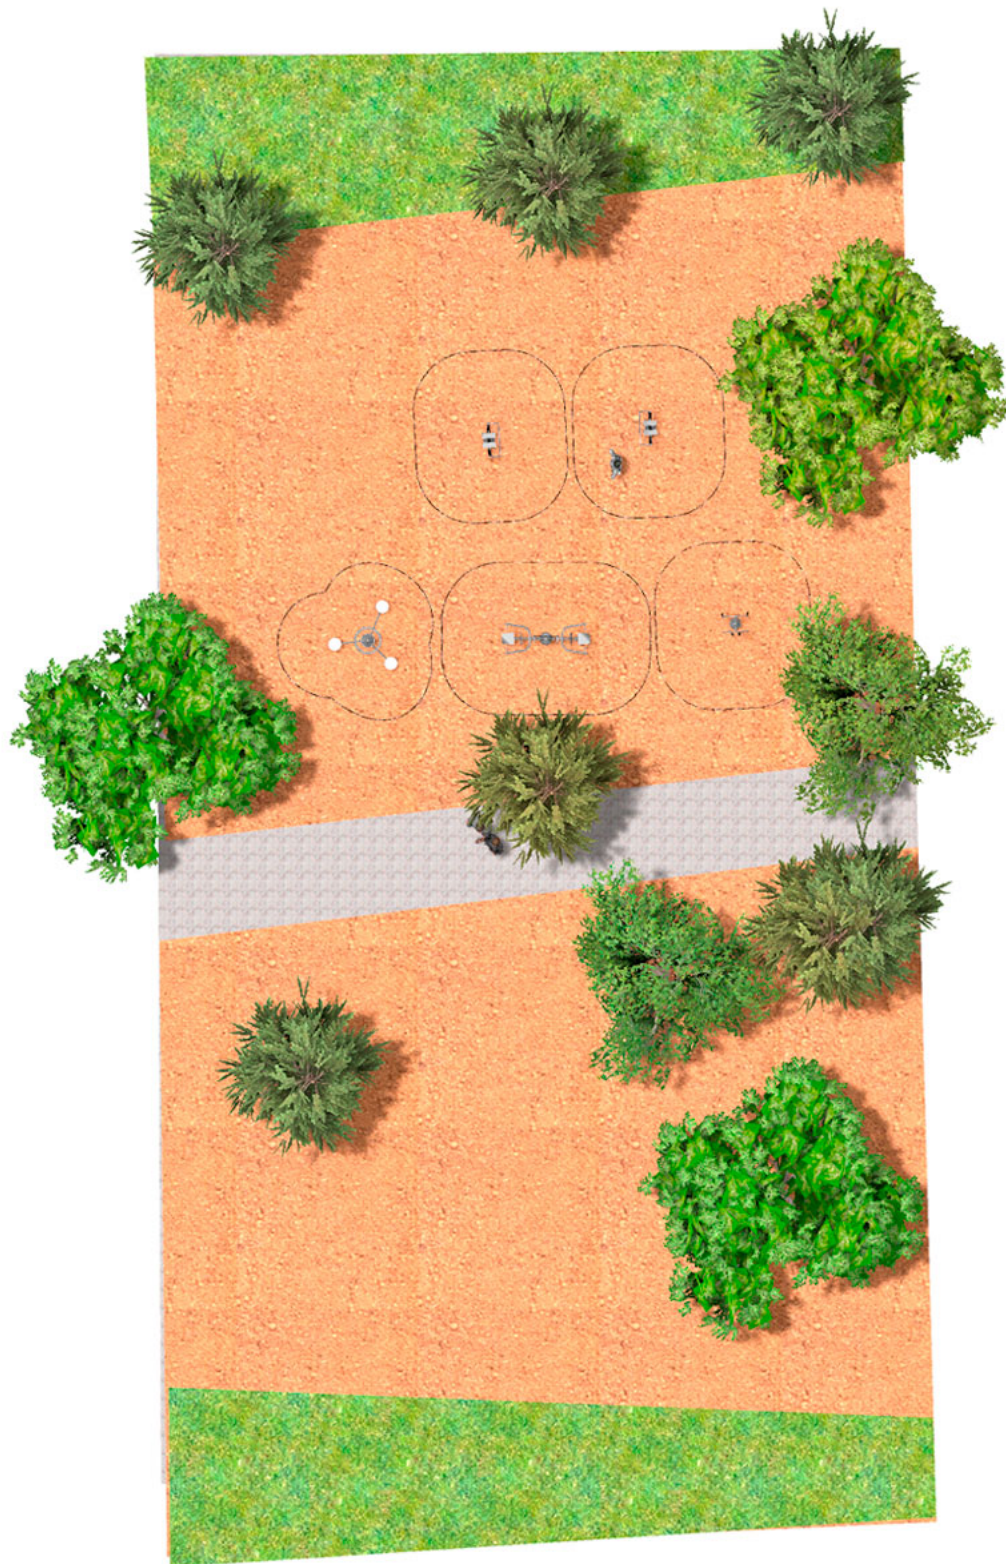

# BENITO

–Playground Equipment

## Project

PROJ-034-2021

Surface: 385 m<sup>2</sup>

Email: [info@benito.com](mailto:info@benito.com)

Telephone: +34 93 852 1000

**BENITO**  
-Playground Equipment

**BENITO**  
-Playground Equipment

**BENITO**  
-Playground Equipment