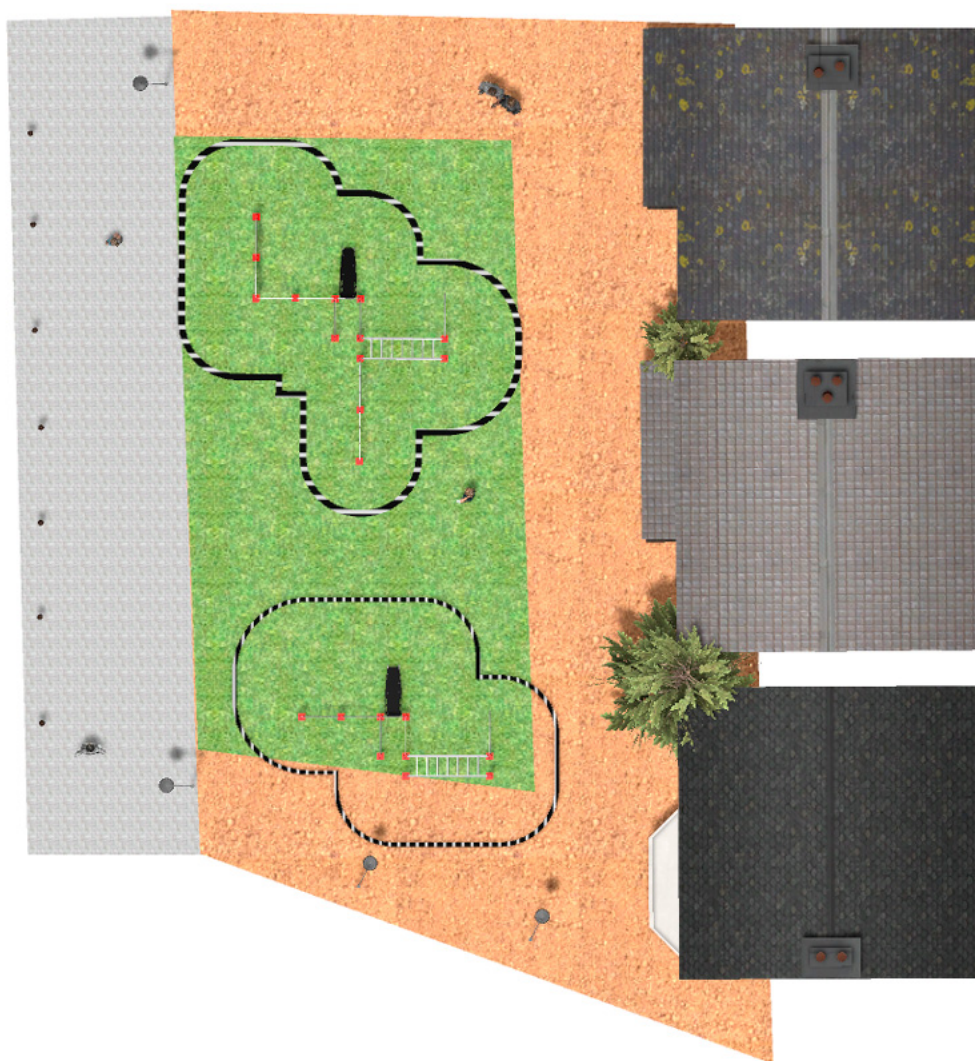

BENITO

-Playground Equipment

Project

PROJ-054-2018

Surface: 160 m²

Email: info@benito.com

Telephone: +34 93 852 1000

BENITO
-Playground Equipment

BENITO
-Playground Equipment

BENITO
-Playground Equipment

Product	Description
<p data-bbox="172 161 271 183">JCIR21H</p> 	<p data-bbox="367 161 555 183">Workfit Pro XXL</p> <p data-bbox="367 190 1455 273">BENITO designs and manufactures sports and leisure areas for exercising and enjoying the outdoors. Work-fit PRO is a professional product intended for people who want to do intensive exercise to strengthen their mind and body.</p> <p data-bbox="367 280 1471 331">Each model includes several elements to do different comprehensive exercises thus developing a good physical condition.</p> <p data-bbox="367 362 625 385">Data Sheet Certificate</p>
<p data-bbox="172 430 271 452">JCIR23H</p> 	<p data-bbox="367 430 523 452">Workfit Pro L</p> <p data-bbox="367 459 1465 510">BENITO designs and manufactures sports and leisure spaces for exercising and enjoying the outdoors without limitations.</p> <p data-bbox="367 517 1439 568">Work-fit PRO is a professional product aimed at people who want to perform intensive exercise to strengthen body and mind .</p> <p data-bbox="367 575 1465 627">Each of the designed models contains several elements to allow for diverse and complete exercises to develop complete physical fitness.</p> <p data-bbox="367 658 625 680">Data Sheet Certificate</p>