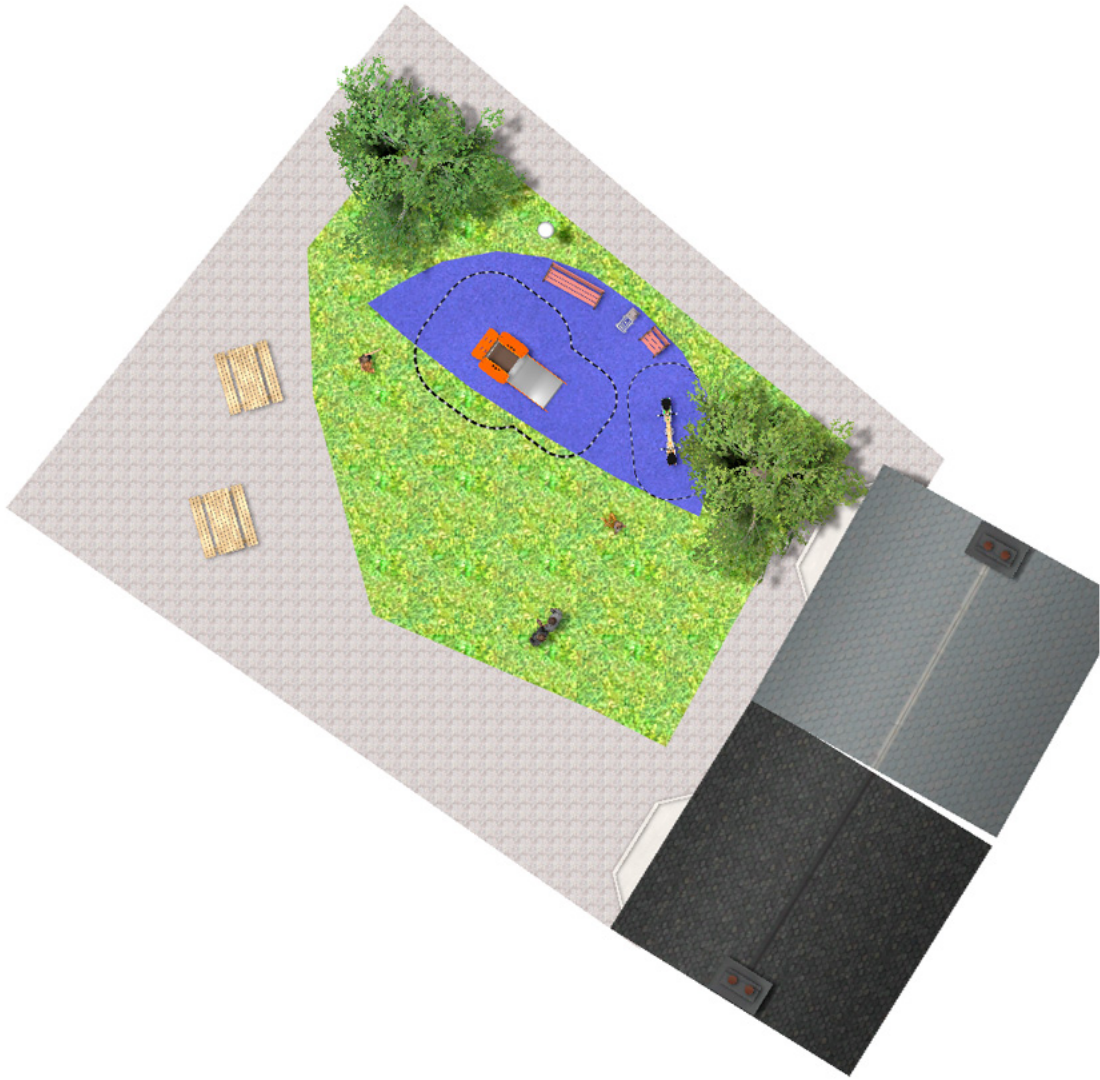

BENITO

-Playground Equipment

Project

PROJ-079-2018

Surface: 41 m²

Email: info@benito.com

Telephone: +34 93 852 1000

BENITO
-Playground Equipment

BENITO
-Playground Equipment

BENITO
-Playground Equipment

| Product | Description |
|--|--|
| JG02  | Kido Structure, Metal: Ø35mm stainless steel AISI-304 posts. 2mm thick AISI 304 polished stainless steel slide surface curved and molded in one piece. Data Sheet JG02 Certificate |
| JFS10  | Rider Fun and educative see-saw for children. Made of resistant materials according to the EN1176 standard. Data Sheet Certificate Certificate Conformity |