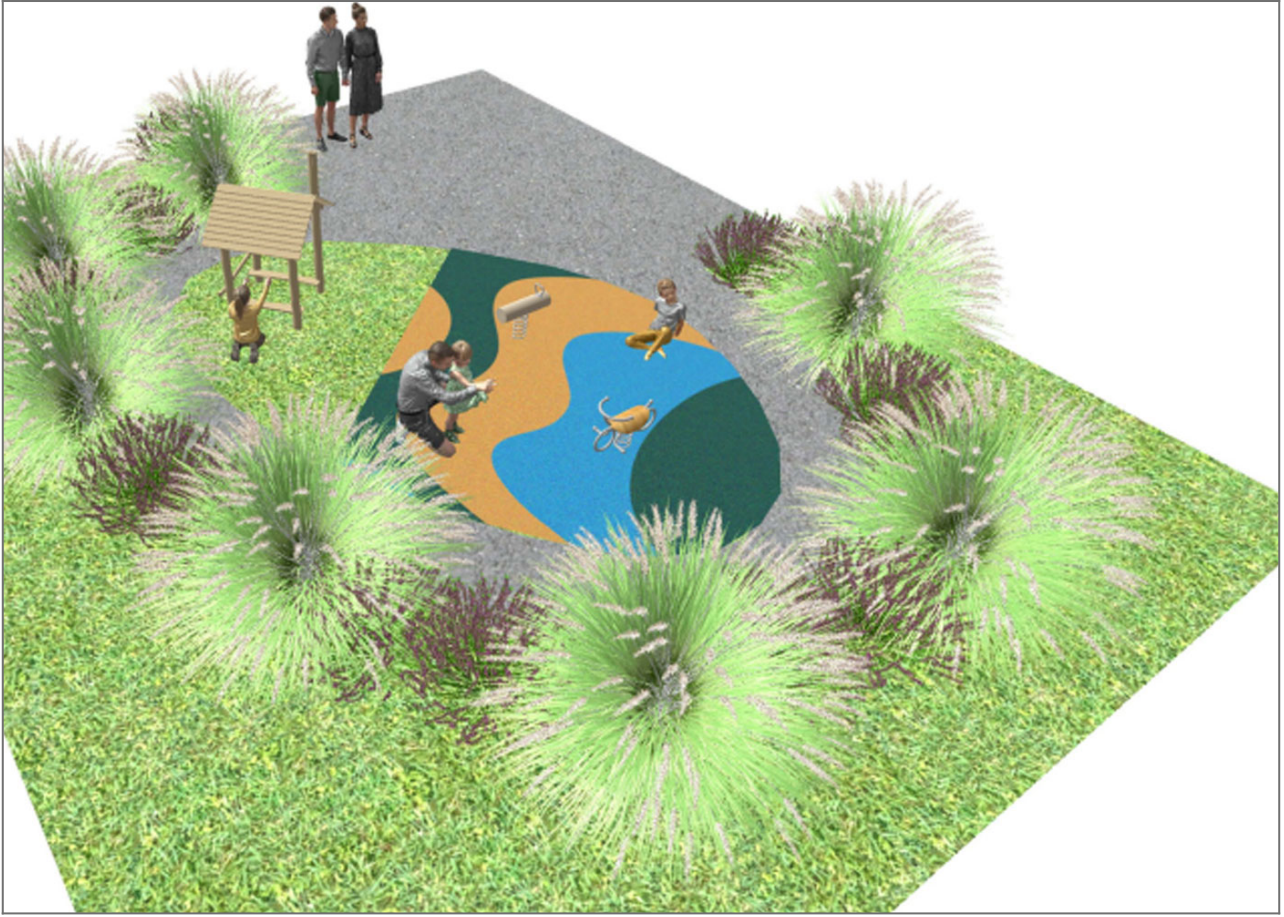

Project

PROJ-080-2A-2023

Surface: 20 m²

Email: info@benito.com

Telephone: +34 93 852 1000

BENITO
-Playground Equipment

BENITO
-Playground Equipment

Product	Description
<p data-bbox="172 159 268 185">JROY33</p> 	<p data-bbox="365 159 448 185">Roy 33</p> <p data-bbox="365 188 1493 275">The ROY collection is the perfect solution for those who think that pedagogy goes beyond play, who want their children to learn the importance of nature and that imperfection is often related to authenticity, but also who wish to add an artisanal touch to their projects.</p> <p data-bbox="365 304 810 331">Data Sheet JROY33 Acreditative Letter</p>
<p data-bbox="164 427 276 454">JROYM01</p> 	<p data-bbox="365 427 432 454">Iroy 1</p> <p data-bbox="365 456 1493 544">The ROY collection is the perfect solution for those who think that pedagogy goes beyond play, who want their children to learn the importance of nature and that imperfection is often related to authenticity, but also who wish to add an artisanal touch to their projects.</p> <p data-bbox="365 573 831 600">Data Sheet JROYM01 Acreditative Letter</p>
<p data-bbox="164 696 276 723">JROYM02</p> 	<p data-bbox="365 696 432 723">Iroy 2</p> <p data-bbox="365 725 1513 813">For those who think that pedagogy goes beyond the game itself, those who want children to be educated in respect for nature, to learn to value the imperfection of the authentic or simply for those who seek artisanal character in their projects, will find in the playground system ROY the perfect alternative.</p> <p data-bbox="365 842 970 869">Data Sheet Certificate Conformity Acreditative Letter</p>