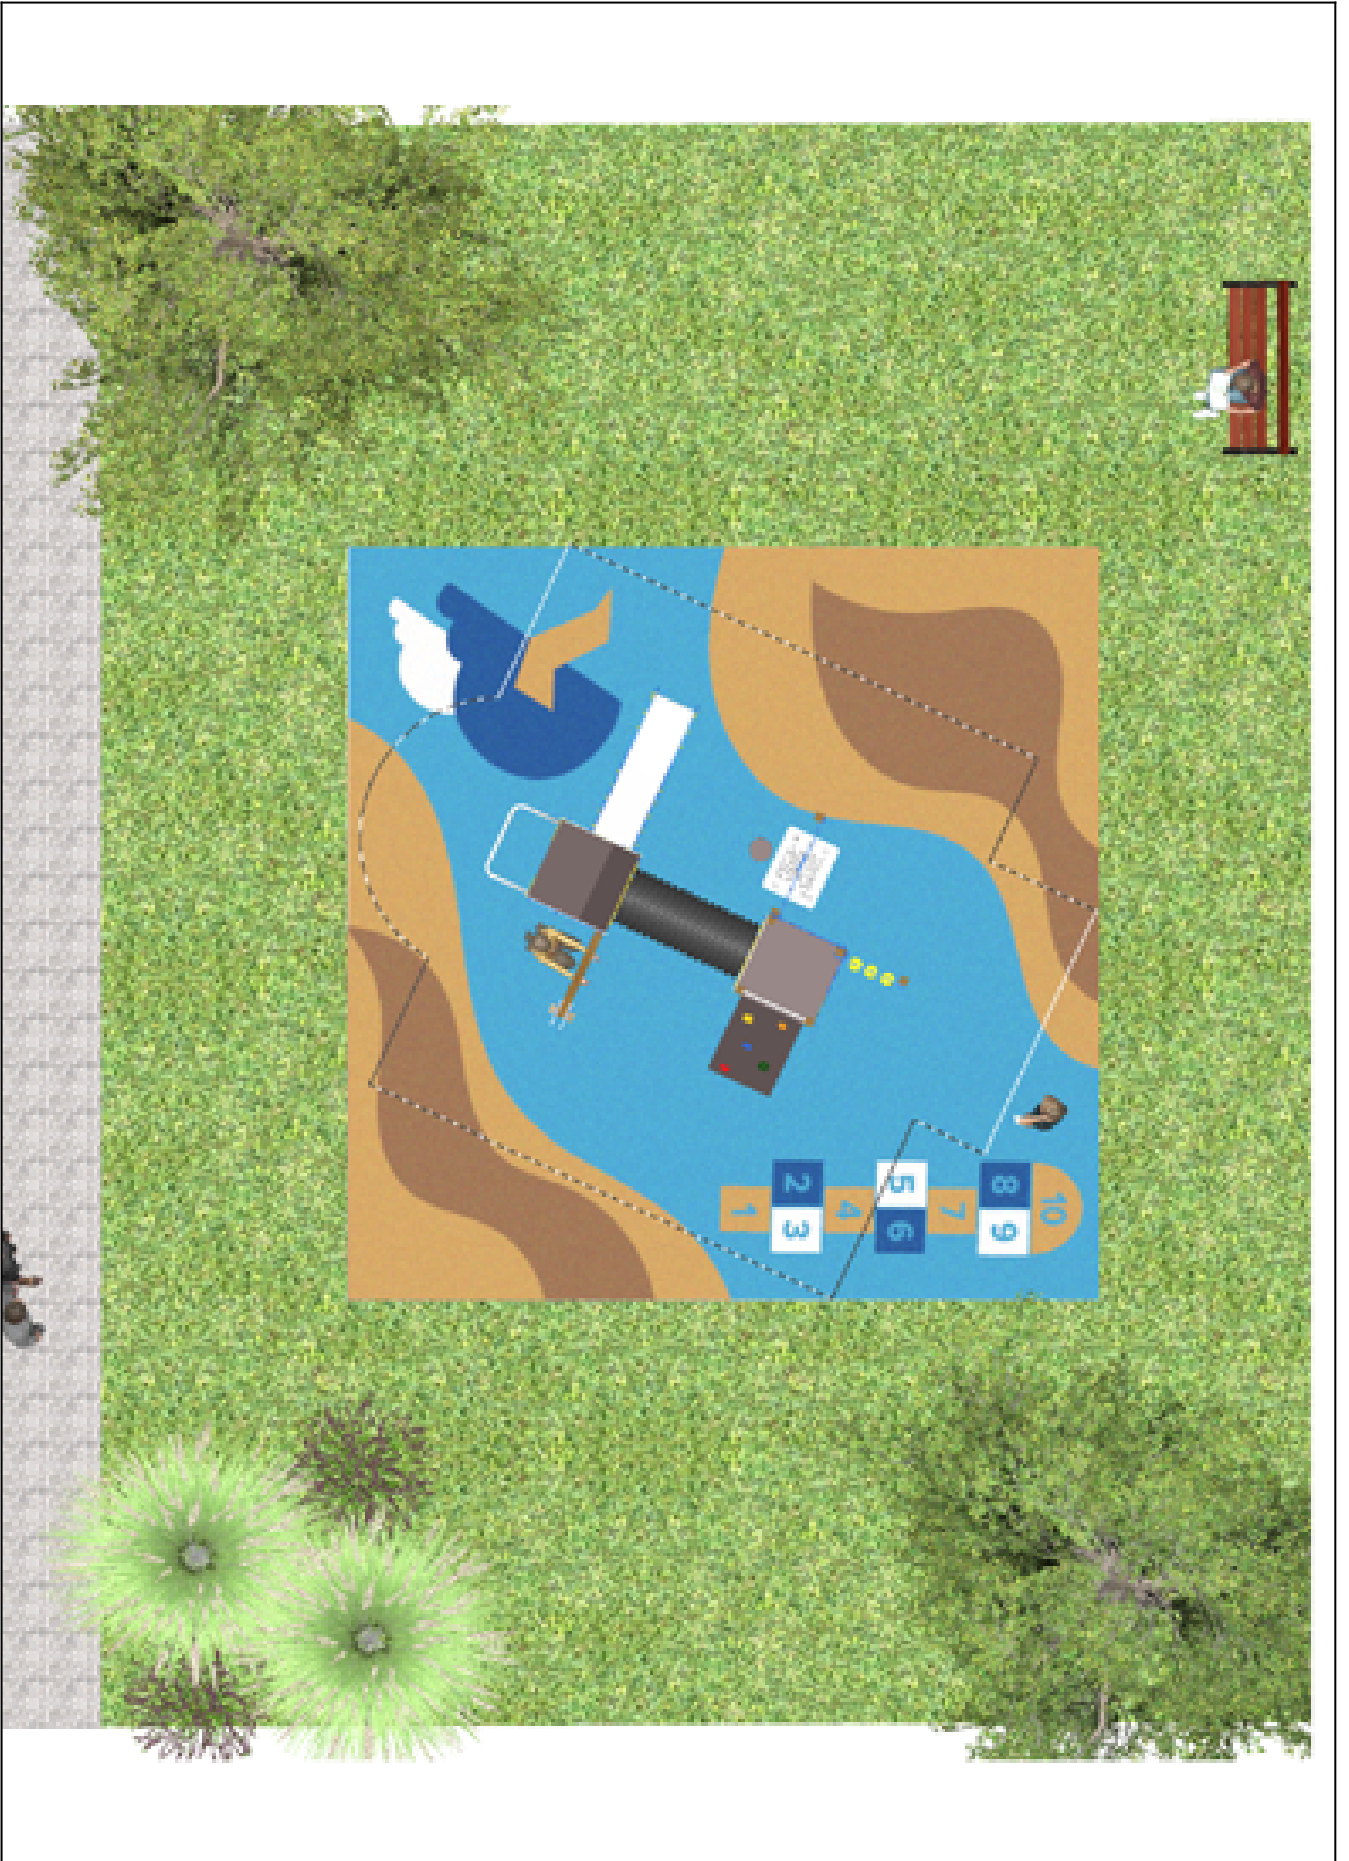

BENITO

-Playground Equipment

Project

PROJ-122-2022

Surface: 65 m²

Email: info@benito.com

Telephone: +34 93 852 1000

BENITO
-Playground Equipment

BENITO
-Playground Equipment

BENITO

-Playground Equipment

Product	Description
<p data-bbox="193 159 245 185">JCC</p> 	<p data-bbox="365 159 571 185">Caucho Continuo</p> <p data-bbox="365 190 1417 275">High-quality, non-slip, non-toxic, and eco-friendly rubber, RECYCLED AND RECYCLABLE. Our continuous rubber flooring is manufactured using high-quality materials in accordance with current European safety standard EN-1177.</p> <p data-bbox="365 304 544 331">Data Sheet JCC</p>
<p data-bbox="172 427 264 454">JEDU07</p> 	<p data-bbox="365 427 427 454">Rayo</p> <p data-bbox="365 459 1508 517">The EDUCA collection for little ones: play and learn. Begin to familiarise themselves with the weather: rain, sun, clouds... Very clear concepts for an adult but a very interesting discovery for little ones.</p> <p data-bbox="365 546 627 573">Data Sheet Certificate</p>