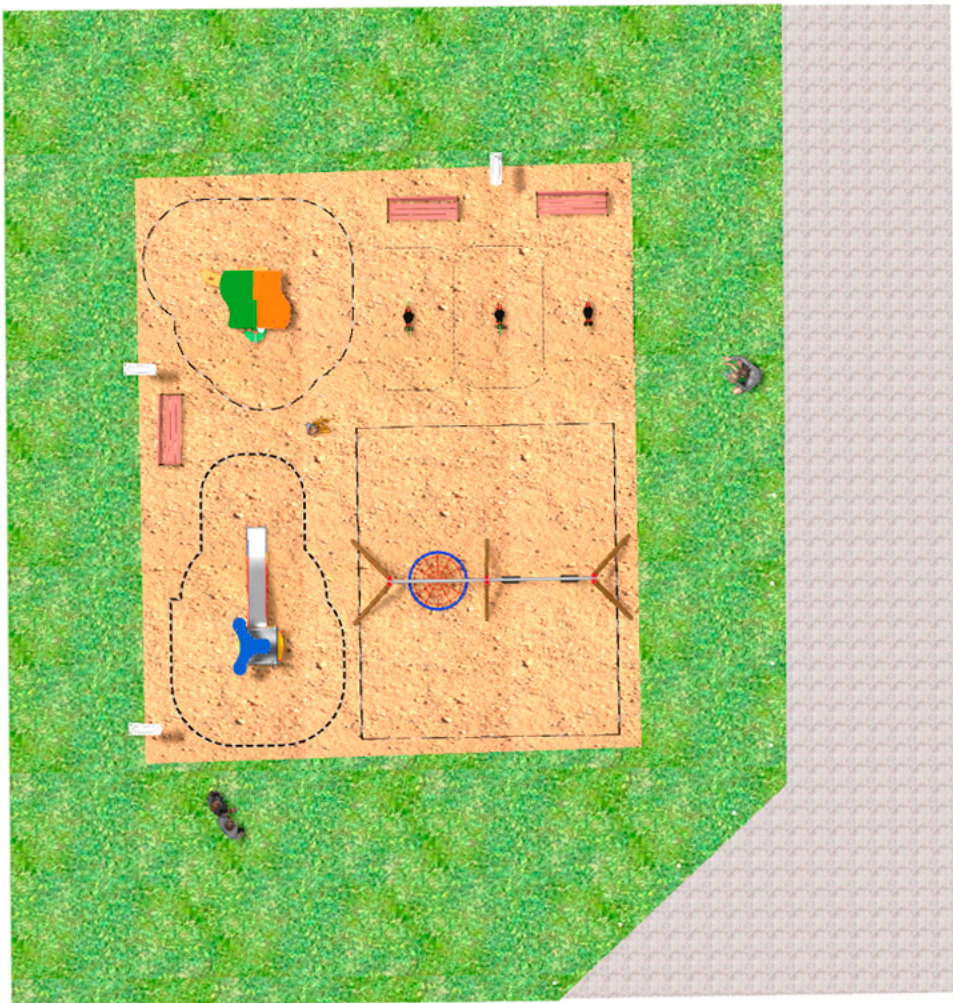

Project

PROJ-025-2018

Surface: 115 m²

Email: info@benito.com

Telephone: +34 93 852 1000

BENITO
-Playground Equipment

BENITO
-Playground Equipment

Product	Description
<p data-bbox="172 159 264 185">JK001B</p> 	<p data-bbox="363 159 459 185">Klasik 1</p> <p data-bbox="363 188 1445 246">If you like wooden elements, the KLASIK collection is made for you. Playability, great challenges and colours for all.</p> <p data-bbox="363 275 718 302">Data Sheet JK001B Certificate</p>
<p data-bbox="172 427 264 454">JFS103</p> 	<p data-bbox="363 427 459 454">Donkey</p> <p data-bbox="363 456 1414 515">Fun and educative spring swing for children. Made of resistant materials according to the EN1176 standard.</p> <p data-bbox="363 544 887 571">Data Sheet Certificate Certificate Conformity</p>
<p data-bbox="159 696 277 723">JL2320010</p> 	<p data-bbox="363 696 475 723">Combo 6</p> <p data-bbox="363 725 1477 784">Swings for children made of different materials such as wood and steel. Resistant to abrasion, corrosion and bad weather conditions.</p> <p data-bbox="363 813 887 840">Data Sheet Certificate Certificate Conformity</p>
<p data-bbox="172 965 264 992">JCA01D</p> 	<p data-bbox="363 965 421 992">Wiki</p> <p data-bbox="363 994 1509 1052">To hide, gather, play... A little house with windows and tables is always a good option so that the little ones can have fun.</p> <p data-bbox="363 1081 628 1108">Data Sheet Certificate</p>