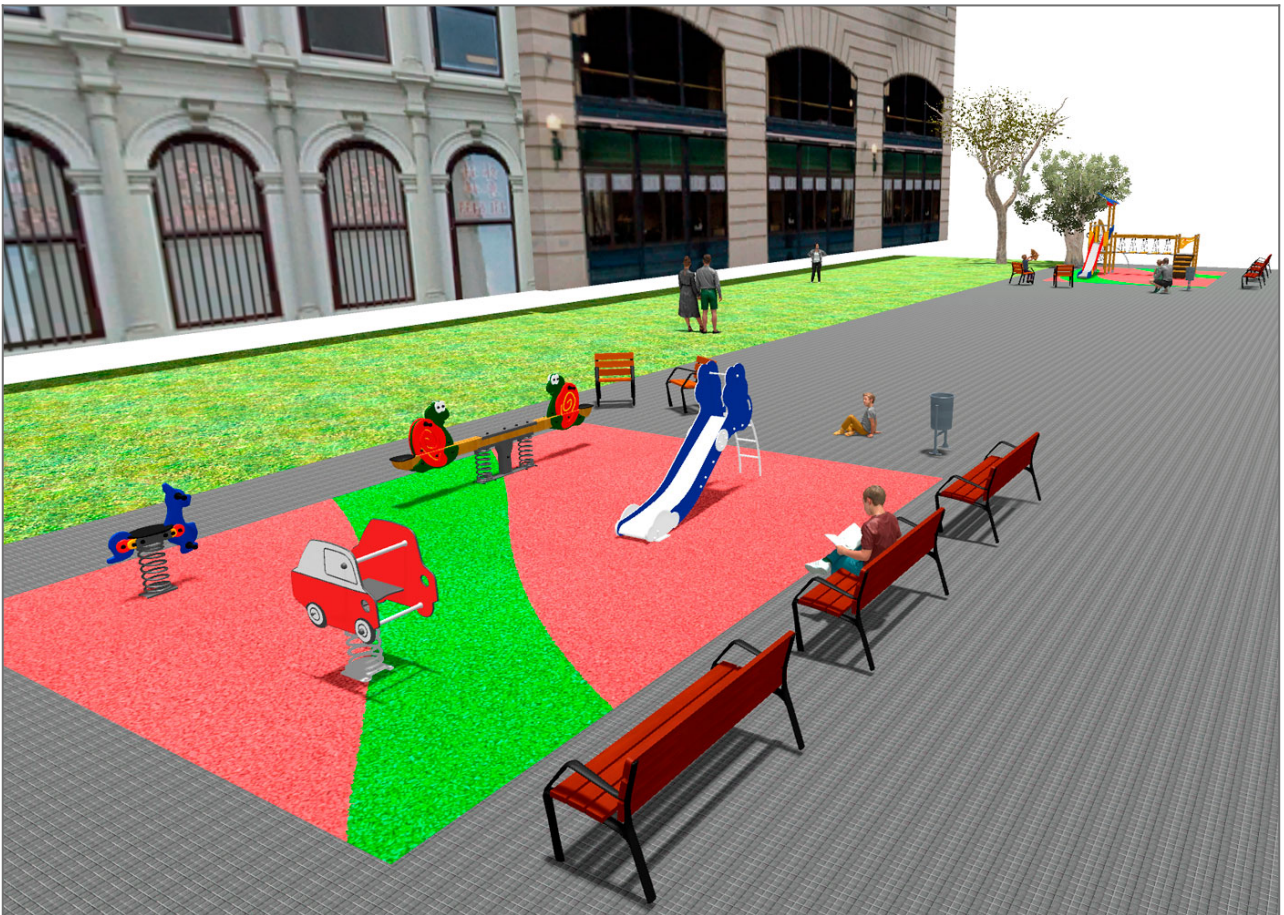

Project

PROJ-027-2018

Surface: 100 m²

Email: info@benito.com

Telephone: +34 93 852 1000

BENITO

-Playground Equipment

BENITO

-Playground Equipment

Product	Description
<p>JK004B</p> 	<p>Klasik 4 If you like wooden elements, the KLASIK collection is made for you. Playability, great challenges and colours for all.</p> <p>Data Sheet Certificate</p>
<p>JFS09</p> 	<p>Piona Fun and educative see-saws for children. Made of resistant materials according to the EN1176 standard.</p> <p>Data Sheet JFS09 Certificate Certificate Conformity</p>
<p>JJMM02</p> 	<p>Coche Designed by Javier Mariscal. Half-artist half-designer, his childlike strokes and Latin aesthetic combine perfectly with this kind of product.</p> <p>Data Sheet JJMM02 Certificate Certificate Conformity</p>
<p>JFS105</p> 	<p>Kangaroo Fun and educative spring swing for children. Made of resistant materials according to the EN1176 standard.</p> <p>Data Sheet Certificate Certificate Conformity</p>
<p>JT01</p> 	<p>Cloud Panels, HDPE: high-density polyethylene characterised by its resistance to chemical abrasives. As a polymer, it is unaffected by corrosion. Due to its light elastic nature, it offers high resistance to impact, making it very difficult to break.</p> <p>Data Sheet Certificate Certificate Conformity</p>