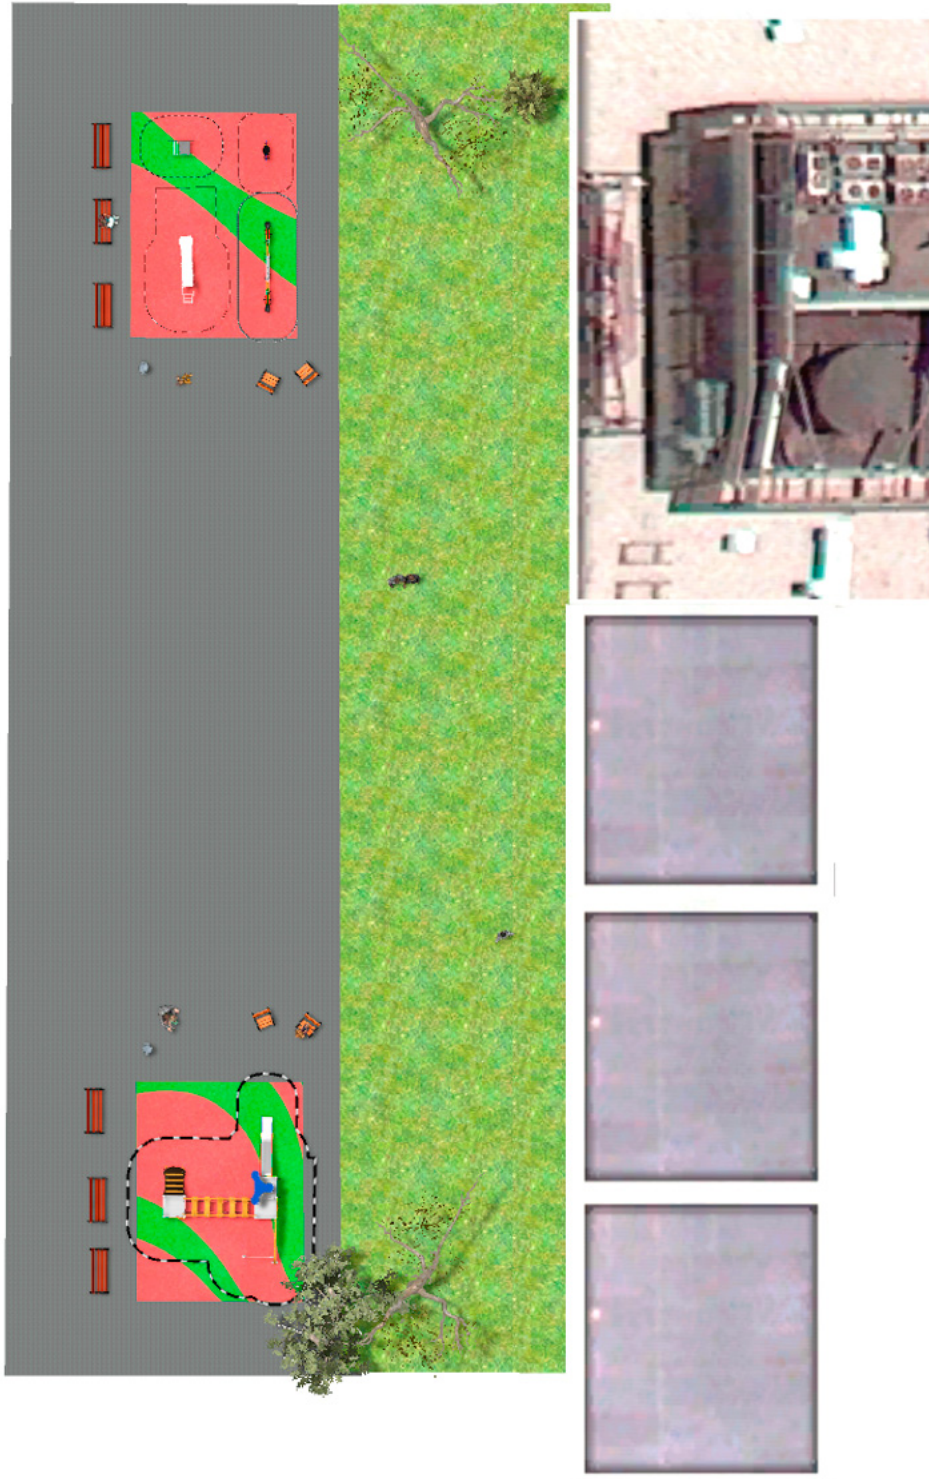

Project

PROJ-027-2018

Surface: 100 m²

Email: info@benito.com

Telephone: +34 93 852 1000

BENITO

-Playground Equipment

BENITO

-Playground Equipment

Product	Description
<p>JK004B</p> 	<p>Klasik 4 If you like wooden elements, the KLASIK collection is made for you. Playability, great challenges and colours for all.</p> <p>Data Sheet Certificate</p>
<p>JFS09</p> 	<p>Piona Fun and educative see-saws for children. Made of resistant materials according to the EN1176 standard.</p> <p>Data Sheet JFS09 Certificate Certificate Conformity</p>
<p>JJMM02</p> 	<p>Coche Designed by Javier Mariscal. Half-artist half-designer, his childlike strokes and Latin aesthetic combine perfectly with this kind of product.</p> <p>Data Sheet JJMM02 Certificate Certificate Conformity</p>
<p>JFS105</p> 	<p>Kangaroo Fun and educative spring swing for children. Made of resistant materials according to the EN1176 standard.</p> <p>Data Sheet Certificate Certificate Conformity</p>
<p>JT01</p> 	<p>Cloud Panels, HDPE: high-density polyethylene characterised by its resistance to chemical abrasives. As a polymer, it is unaffected by corrosion. Due to its light elastic nature, it offers high resistance to impact, making it very difficult to break.</p> <p>Data Sheet Certificate Certificate Conformity</p>