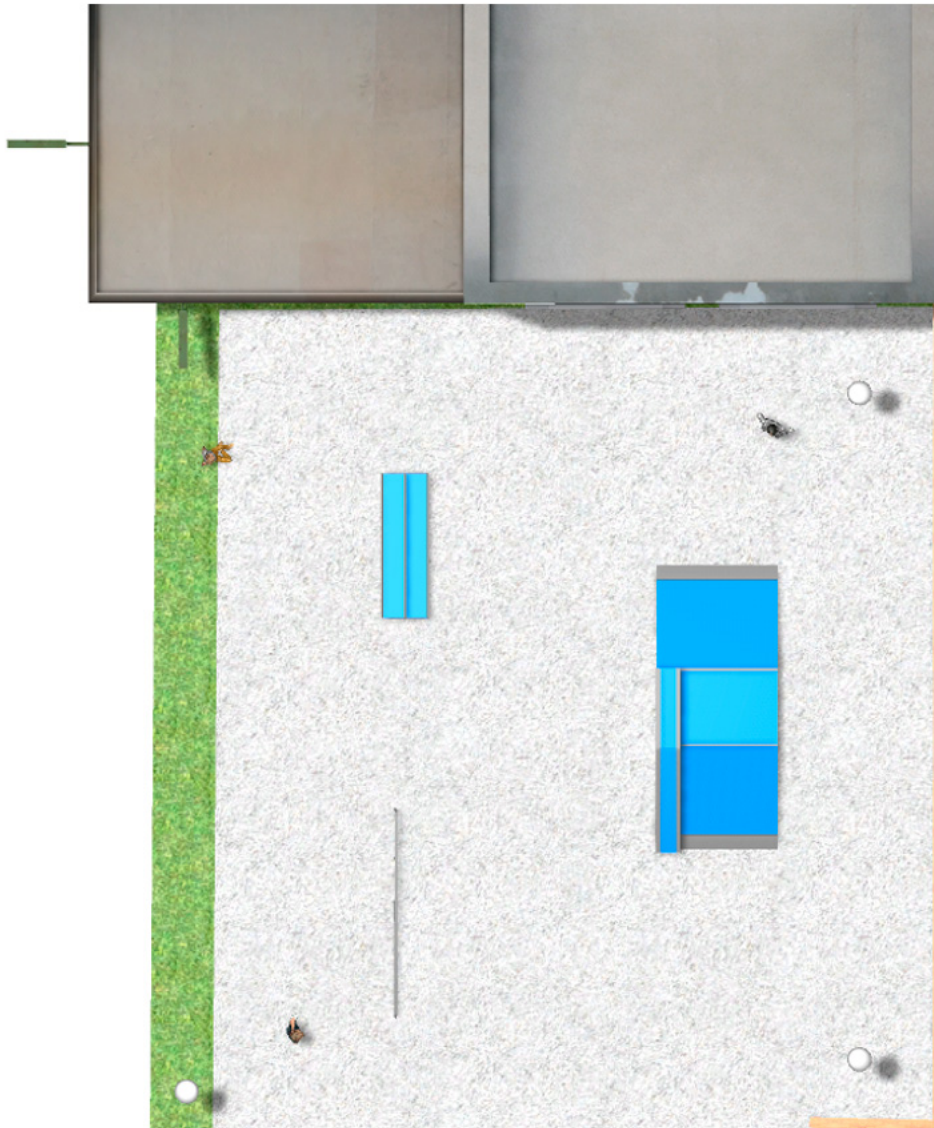

BENITO

–Playground Equipment

Project

PROJ-047-2018

Surface: 250 m²

Email: info@benito.com

Telephone: +34 93 852 1000

BENITO
-Playground Equipment

BENITO
-Playground Equipment

BENITO
-Playground Equipment

Product	Description
<p data-bbox="140 159 300 185">JSK9025-KBS</p> 	<p data-bbox="363 159 624 185">One side Curb Box 60</p> <p data-bbox="363 190 1497 302">The Skates elements are of modular construction that allows with the minimum effort the ability to modify the situation of the modules according to the criteria of each group of skaters. with minimum maintenance and 100% resistant to UVA rays, ice and impacts. Great adherence to the ground. The surface is not heated. Based on modular construction.</p> <p data-bbox="363 331 627 358">Data Sheet Certificate</p>
<p data-bbox="156 427 284 454">JSK1052-K</p> 	<p data-bbox="363 427 480 454">Trick Box</p> <p data-bbox="363 459 1497 571">The Skates elements are of modular construction that allows with the minimum effort the ability to modify the situation of the modules according to the criteria of each group of skaters. with minimum maintenance and 100% resistant to UVA rays, ice and impacts. Great adherence to the ground. The surface is not heated. Based on modular construction.</p> <p data-bbox="363 600 627 627">Data Sheet Certificate</p>
<p data-bbox="156 696 284 723">JSK1048-C</p> 	<p data-bbox="363 696 440 723">Rail C</p> <p data-bbox="363 728 1497 840">The Skates elements are of modular construction that allows with the minimum effort the ability to modify the situation of the modules according to the criteria of each group of skaters. with minimum maintenance and 100% resistant to UVA rays, ice and impacts. Great adherence to the ground. The surface is not heated. Based on modular construction.</p> <p data-bbox="363 869 627 896">Data Sheet Certificate</p>