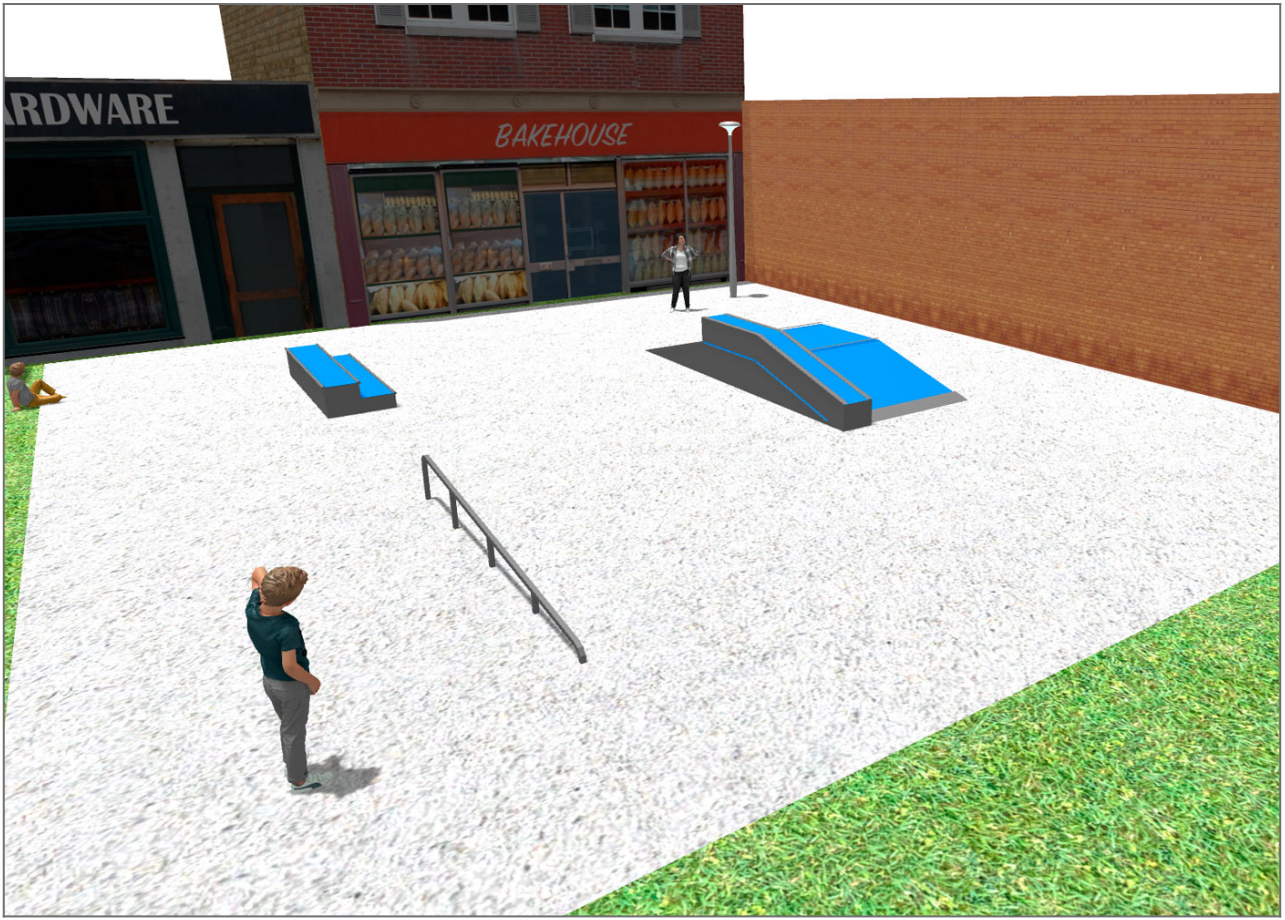

BENITO

–Playground Equipment

Project

PROJ-047-2018

Surface: 250 m²

Email: info@benito.com

Telephone: +34 93 852 1000

BENITO
-Playground Equipment

BENITO
-Playground Equipment

BENITO
-Playground Equipment

Product	Description
<p data-bbox="140 159 300 185">JSK9025-KBS</p> 	<p data-bbox="363 159 624 185">One side Curb Box 60</p> <p data-bbox="363 190 1497 302">The Skates elements are of modular construction that allows with the minimum effort the ability to modify the situation of the modules according to the criteria of each group of skaters. with minimum maintenance and 100% resistant to UVA rays, ice and impacts. Great adherence to the ground. The surface is not heated. Based on modular construction.</p> <p data-bbox="363 331 627 358">Data Sheet Certificate</p>
<p data-bbox="156 427 284 454">JSK1052-K</p> 	<p data-bbox="363 427 480 454">Trick Box</p> <p data-bbox="363 459 1497 571">The Skates elements are of modular construction that allows with the minimum effort the ability to modify the situation of the modules according to the criteria of each group of skaters. with minimum maintenance and 100% resistant to UVA rays, ice and impacts. Great adherence to the ground. The surface is not heated. Based on modular construction.</p> <p data-bbox="363 600 627 627">Data Sheet Certificate</p>
<p data-bbox="156 696 284 723">JSK1048-C</p> 	<p data-bbox="363 696 440 723">Rail C</p> <p data-bbox="363 728 1497 840">The Skates elements are of modular construction that allows with the minimum effort the ability to modify the situation of the modules according to the criteria of each group of skaters. with minimum maintenance and 100% resistant to UVA rays, ice and impacts. Great adherence to the ground. The surface is not heated. Based on modular construction.</p> <p data-bbox="363 869 627 896">Data Sheet Certificate</p>