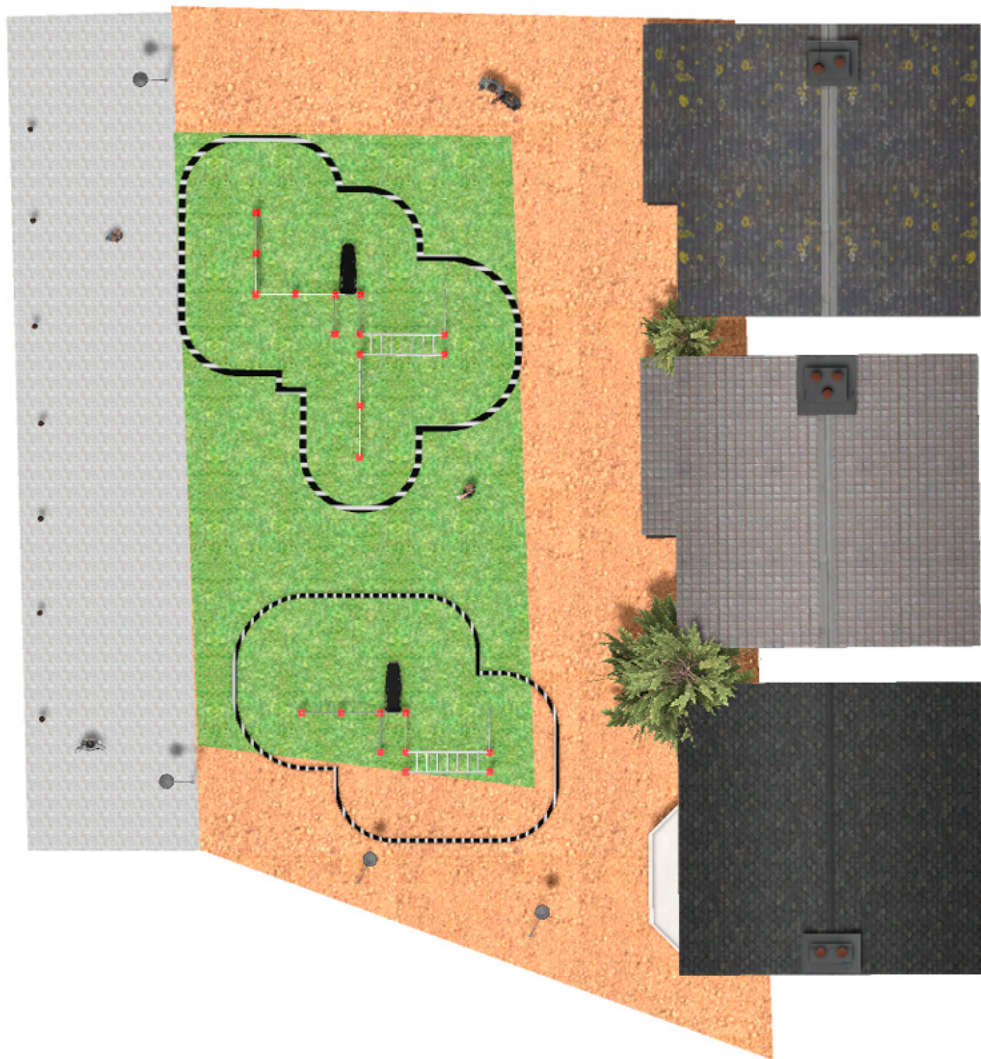

# BENITO

-Playground Equipment

## Project

PROJ-054-2018

Surface: 160 m<sup>2</sup>

Email: [info@benito.com](mailto:info@benito.com)

Telephone: +34 93 852 1000

**BENITO**  
-Playground Equipment

**BENITO**  
-Playground Equipment

**BENITO**  
-Playground Equipment

Product	Description
<p data-bbox="172 161 271 183">JCIR21H</p> 	<p data-bbox="367 161 555 183"><b>Workfit Pro XXL</b></p> <p data-bbox="367 190 1455 273">BENITO designs and manufactures sports and leisure areas for exercising and enjoying the outdoors. Work-fit PRO is a professional product intended for people who want to do <b>intensive exercise to strengthen their mind and body.</b></p> <p data-bbox="367 280 1471 331">Each model includes several elements to do different comprehensive exercises thus developing a good physical condition.</p> <p data-bbox="367 362 625 385"><a href="#">Data Sheet</a> <a href="#">Certificate</a></p>
<p data-bbox="172 430 271 452">JCIR23H</p> 	<p data-bbox="367 430 523 452"><b>Workfit Pro L</b></p> <p data-bbox="367 459 1465 510">BENITO designs and manufactures sports and leisure spaces for exercising and enjoying the outdoors without limitations.</p> <p data-bbox="367 517 1439 568">Work-fit PRO is a professional product aimed at people who want to perform <b>intensive exercise to strengthen body and mind .</b></p> <p data-bbox="367 575 1465 627">Each of the designed models contains several elements to allow for diverse and complete exercises to develop complete physical fitness.</p> <p data-bbox="367 658 625 680"><a href="#">Data Sheet</a> <a href="#">Certificate</a></p>