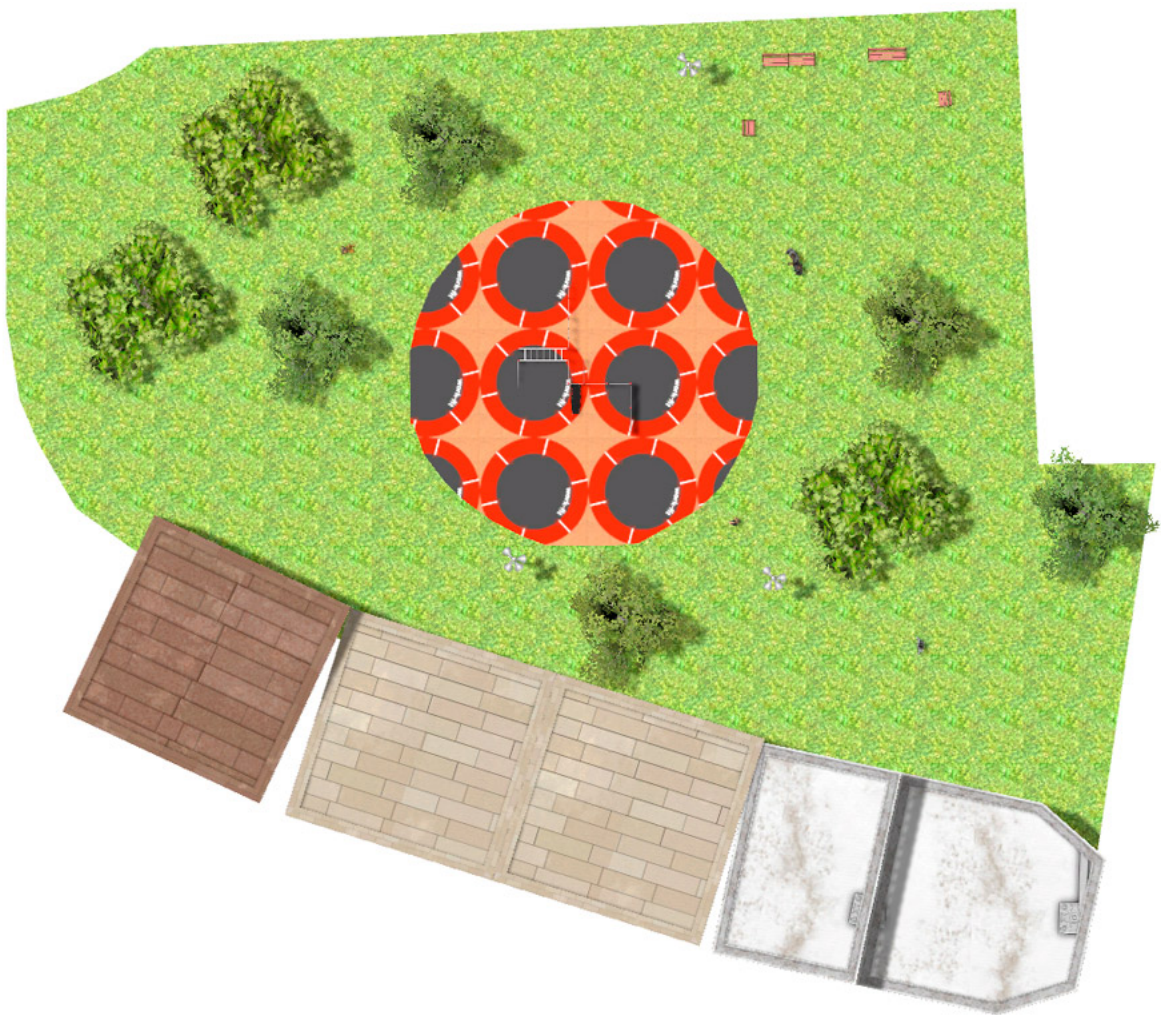

BENITO

-Playground Equipment

Project

PROJ-062-2018

Surface: 255 m²

Email: info@benito.com

Telephone: +34 93 852 1000

BENITO
-Playground Equipment

BENITO
-Playground Equipment

BENITO
-Playground Equipment

Product	Description
<p data-bbox="172 159 272 185">JCIR21H</p> 	<p data-bbox="368 159 555 185">Workfit Pro XXL</p> <p data-bbox="368 190 1453 275">BENITO designs and manufactures sports and leisure areas for exercising and enjoying the outdoors. Work-fit PRO is a professional product intended for people who want to do intensive exercise to strengthen their mind and body.</p> <p data-bbox="368 280 1469 333">Each model includes several elements to do different comprehensive exercises thus developing a good physical condition.</p> <p data-bbox="368 360 624 387">Data Sheet Certificate</p>