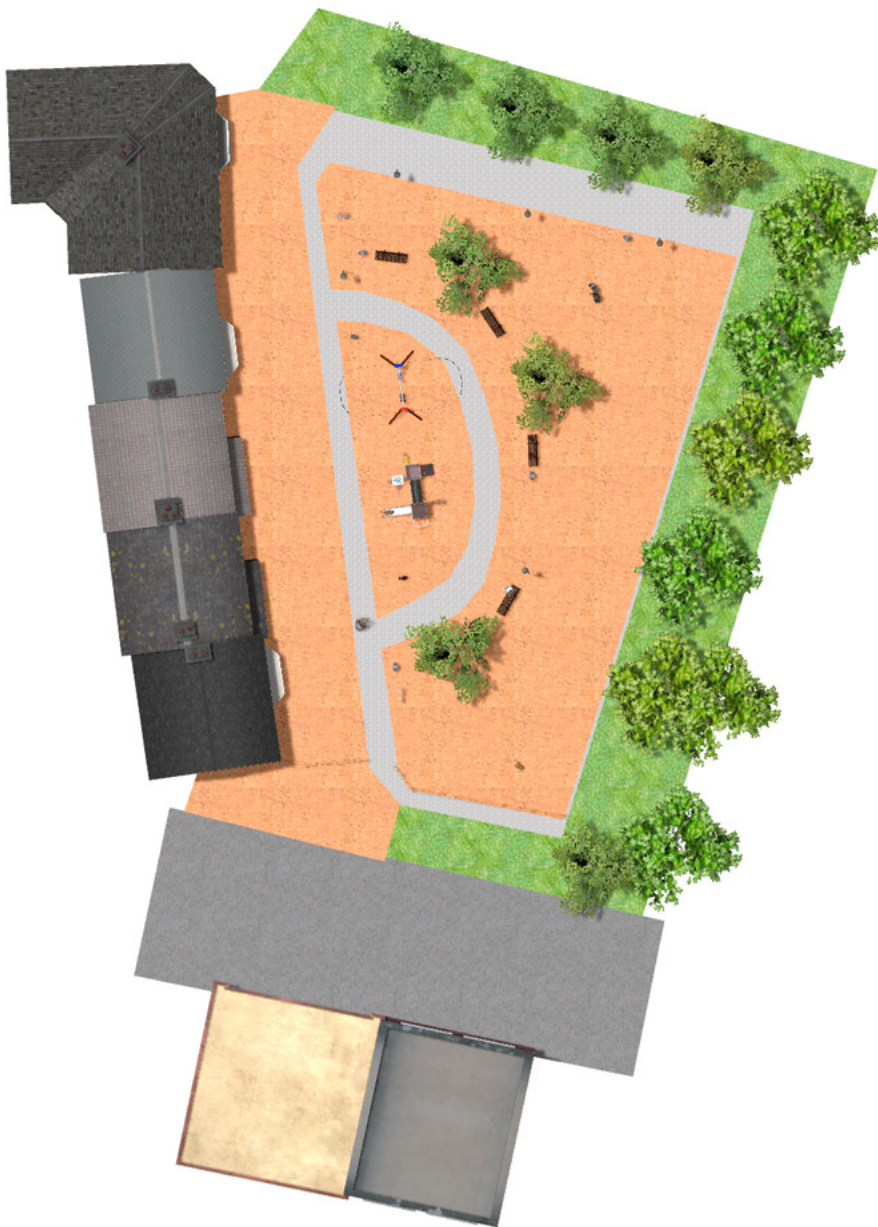

BENITO

-Playground Equipment

Project

PROJ-132-2021

Surface: 690 m²

Email: info@benito.com

Telephone: +34 93 852 1000

BENITO
-Playground Equipment

BENITO
-Playground Equipment

BENITO
-Playground Equipment

Product	Description
<p>JEDU07</p> 	<p>Rayo The EDUCA collection for little ones: play and learn. Begin to familiarise themselves with the weather: rain, sun, clouds... Very clear concepts for an adult but a very interesting discovery for little ones.</p> <p>Data Sheet Certificate</p>
<p>JL1011000</p> 	<p>METAL 1 Plano 1 Cuna Swings for children made of different materials such as wood and steel. Resistant to abrasion, corrosion and bad weather conditions.</p> <p>Data Sheet Certificate Certificate Conformity</p>
<p>JFS103</p> 	<p>Donkey Fun and educative spring swing for children. Made of resistant materials according to the EN1176 standard.</p> <p>Data Sheet Certificate Certificate Conformity</p>