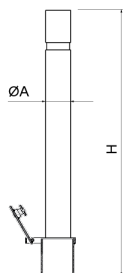

[H214](#)

[H214F](#)

[H214E](#)

[H214M](#)

The Hospitalet Bollard is a true classic in our Site Furnishing range.

Its design is simple and functional and stands out because of the stainless steel ring which adds a distinctive touch to this sober Bollard made from iron and finished in forge black.

This Bollard is available in different versions: removable, flexible (made in UV-resistant Cauflex with a reflective strip), with base plate and with base plate and embedded foot. A wide variety of versions of the same product to meet the specific planning needs of every project. Bollard made of metal and a stainless steel ring with epoxy primer coating and black wrought iron coloured polyester powder coated finish.

Recommended anchoring : Embeddable removable base

Ref.	Ø A	B	H	H1
H214	95	-	1000	-
H214M/1	95	1005	135	
H214P	95	810		
H214PS	95	76	980	185
H214-2	95	-	1200	-
H214-4	95	-	1400	-
H214PMR	95	-	1400	-
H214E/1	95	120	970	170