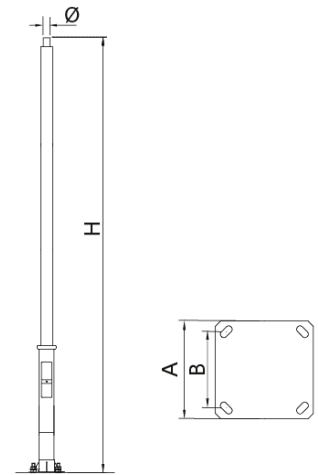

BENITO -Light

Pole Oslo ICNI36

Pole manufactured in S-235 JR hot-dip galvanized steel. Height up to 3,6, 4 and 5m. For TOP mounted luminaire with Ø60 mm. Thickness: 3 mm.
Optional: Matt black RAL 9005

Ref.	H	Ø	A	B	
ICNI36	3600	60	300	200	M18x500
ICNI40	4000	60	300	200	M18x500
ICNI50	5000	60	300	200	M18x500