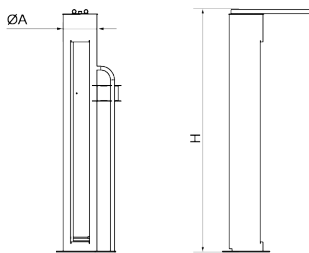

Biki - Public bike repair and pump station

VBE01

Public bike repair and pump station to tune bikes and make repairs (tools supplied and locked with a reinforced steel wire)
Body with an epoxy primer coat an powder coated for outdoor use.
Anchoring with 4x M8 screws (not supplied).
The closure is triggered by one euro coin (other currency system upon request). No chain required.

| Ref | ØA | H |
|-------|-----|------|
| VBE01 | 220 | 1500 |

[Project Sheet:](#) | [CAD](#) | [Catalogue:](#) | [HD image](#)