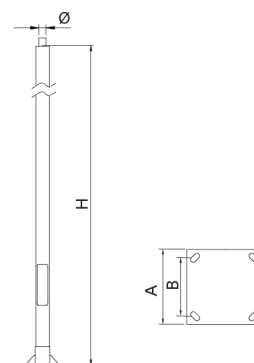

Pole manufactured in S-235 JR hot-dip galvanized steel. Height up to 8m. For TOP mounted luminaire with Ø60 mm or bracket ESSENTIALS with Ø100 mm. Colour: Matt black RAL 9005.

Ref.	H	A	B
ICCL40ES1	4000	300	200
ICCL50ES1	5000	300	200
ICCL60ES1	6000	300	200
ICCL70ES1	7000	400	300
ICCL80ES1	8000	400	300