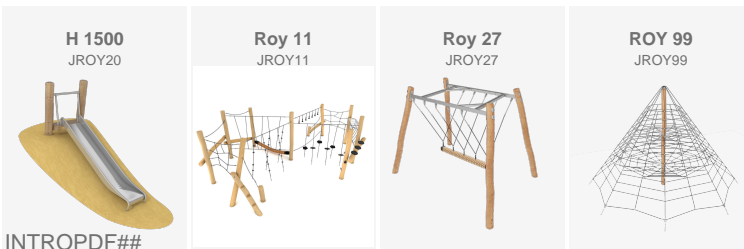

Custom-made Robinia wood playground, specially designed for the Berga Resort campsite in Berga (Barcelona)

INTROPDF##

A multidisciplinary team has created a magnificent children's playground in the grounds of the Berga Resort campsite in Berga. This campsite wanted to create a play area that would adapt to the terrain, and this has been achieved. This required earthworks, creating paths and bridges, thereby including the landscape vision. The park has been built with all kinds of robinia wood games, small mounds have been used to integrate slides and trampolines have been inserted into the ground, among other innovative features.

One part of the park is for children and the rest for adults. The park has been complemented with recycling bins made of robinia wood and benches made of the same material, creating a spectacular ensemble.