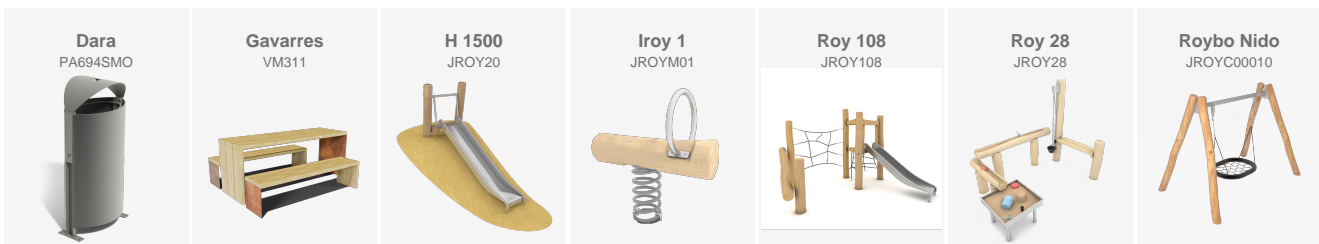

BENITO

-Site Furnishing

Barcelona (Spain)

In Les Masies de Voltregà, the weekly market area has been renewed with Gavarres picnic tables, DARA litter bins, and a robinia children's area, promoting community, sustainability, and enjoyment.

In Les Masies de Voltregà, in the province of Barcelona, the weekly market area has been renovated with the **installation of new urban elements** that promote community living, sustainability, and shared enjoyment.

Among them are the **DARA litter bins**, in olive green, also available in marson, grey, and burgundy. This model has a capacity of 100 litres and incorporates a ashtray and cover, offering both functionality and design in a single product.

Picnic tables Gavarres have also been installed, made of pine wood and reinforced with iron on one side, ensuring strength and durability in daily use.

The area is completed with a **robinia children's playground** featuring a wide range of equipment: **two slides installed on the slope, spring riders, swings, sand play, and balance games**, creating an ideal environment for family and community leisure.