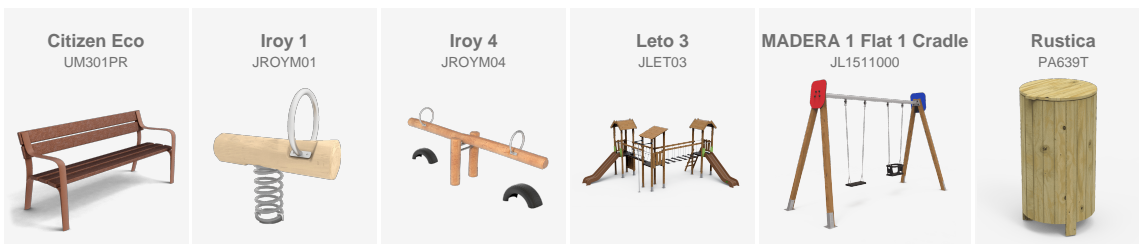

---

**Barcelona**

# BENITO

## Tenerife (Spain)

We installed a playground at Montaña de la Breña Baja with wooden play equipment and sustainable furniture for families to enjoy outdoor play and nature.

In this new playground located on the **Montaña de la Breña Baja**, Tenerife, we have installed a varied range of equipment for play and relaxation. Highlights include the **LETO 03 modular play structure**, a **wooden swing with flat seat and wedge**, a **seesaw**, and a **spring rider**, all made from robinia wood, known for its durability and sustainability.