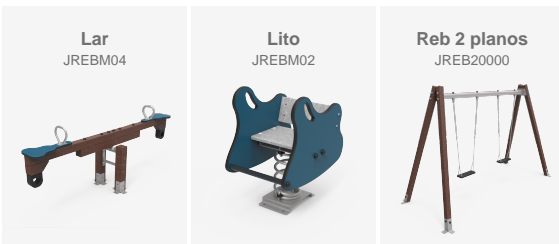

New ReBnew park in Logroño (La Rioja). Innovation, eco-design and fun in our modular set Reb5.

La Rioja (Spain)

New ReBnew park in Logroño (La Rioja). Innovation, eco-designing and fun in our modular set Reb5.

The new ReBnew Park in Logroño, La Rioja, is an oasis of fun and environmental awareness created by BENITO. This avant-garde space features a unique combination of modular games, with pier, seesaw, and swing, all made with high-quality recycled plastic. This Park has become a reference point for families seeking enriching and environmentally respectful experiences. Each element of the park is designed to stimulate children's imagination and motor development while conveying an important message about the importance of recycling and sustainability. BENITO has once again demonstrated its commitment to sustainable urban design by creating the ReBnew Park in Logroño. This initiative not only provides entertainment for all ages but also serves as a visual reminder of the importance of adopting environmentally friendly practices in all our daily activities.