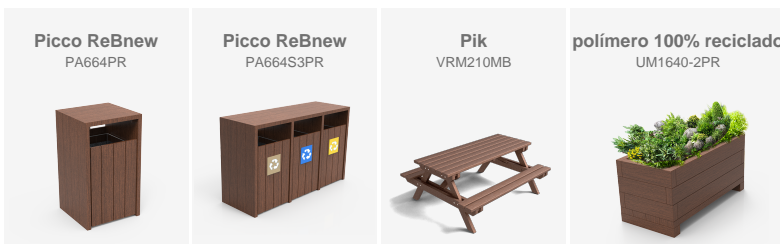

BENITO

-Site Furnishing

Barcelona (Spain)

Wooden decking has been installed outside CosmoCaixa, while the interior now features PIK picnic tables in ReBnew, ReBnew planters, and PICCO four-compartment bins to ensure efficient recycling.

Outside the **CosmoCaixa in Barcelona**, one of Europe's leading science museums and a benchmark in scientific outreach promoted by the "la Caixa" Foundation, a public-space upgrade has been carried out to enhance visitor comfort. The exterior area now includes **wooden-slat decking**, creating generous and comfortable spaces where visitors can rest, wait or enjoy the landscaped surroundings.

Inside the facility, functionality and sustainability have been strengthened with the installation of **PIK picnic tables made from ReBnew**, a highly resistant recycled material. These are complemented by **ReBnew planters**, which organise and green the communal areas, and by **PICCO bins with four compartments**, designed to facilitate efficient waste separation and encourage responsible recycling habits among visitors. This intervention improves both user comfort and environmental management within the museum.