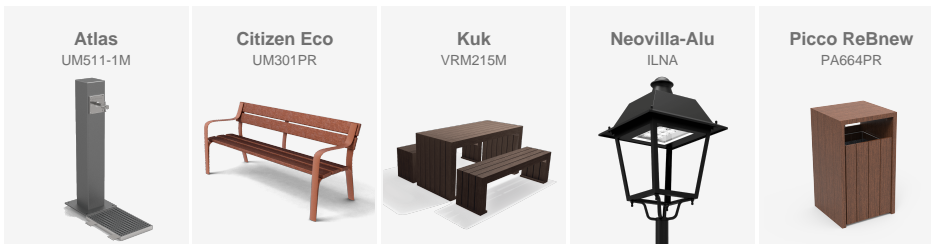

BENITO

-Site Furnishing

Valencia (Spain)

Turnkey installation in the province of Valencia with Rebnew elements and Neovilla-Alu luminaires, designed to promote the rest and well-being of citizens in urban spaces.

In the town of Benissoda, in the province of Valencia, a complete renovation of its squares has been carried out through a turnkey installation, utilizing elements from the Rebnew line. This project has transformed the space into a modern and welcoming place, ideal for residents to enjoy moments of rest or spend pleasant time with family and friends.

The square has been equipped with **picnic tables, benches, and waste bins from the Rebnew range**, all made from recycled materials from the yellow container, ensuring high quality and guaranteeing durability and resistance to outdoor conditions. Additionally, **an Atlas fountain** has been installed, which adds a functional touch, along with lighting from **Neovilla-Alu luminaires**, which not only provide efficient and low-consumption light but also add a modern and elegant design element to the environment.

This turnkey renovation reinforces Benissoda's commitment to improving its public spaces, creating areas that invite coexistence and enjoyment of the outdoors in a comfortable and safe environment for all.