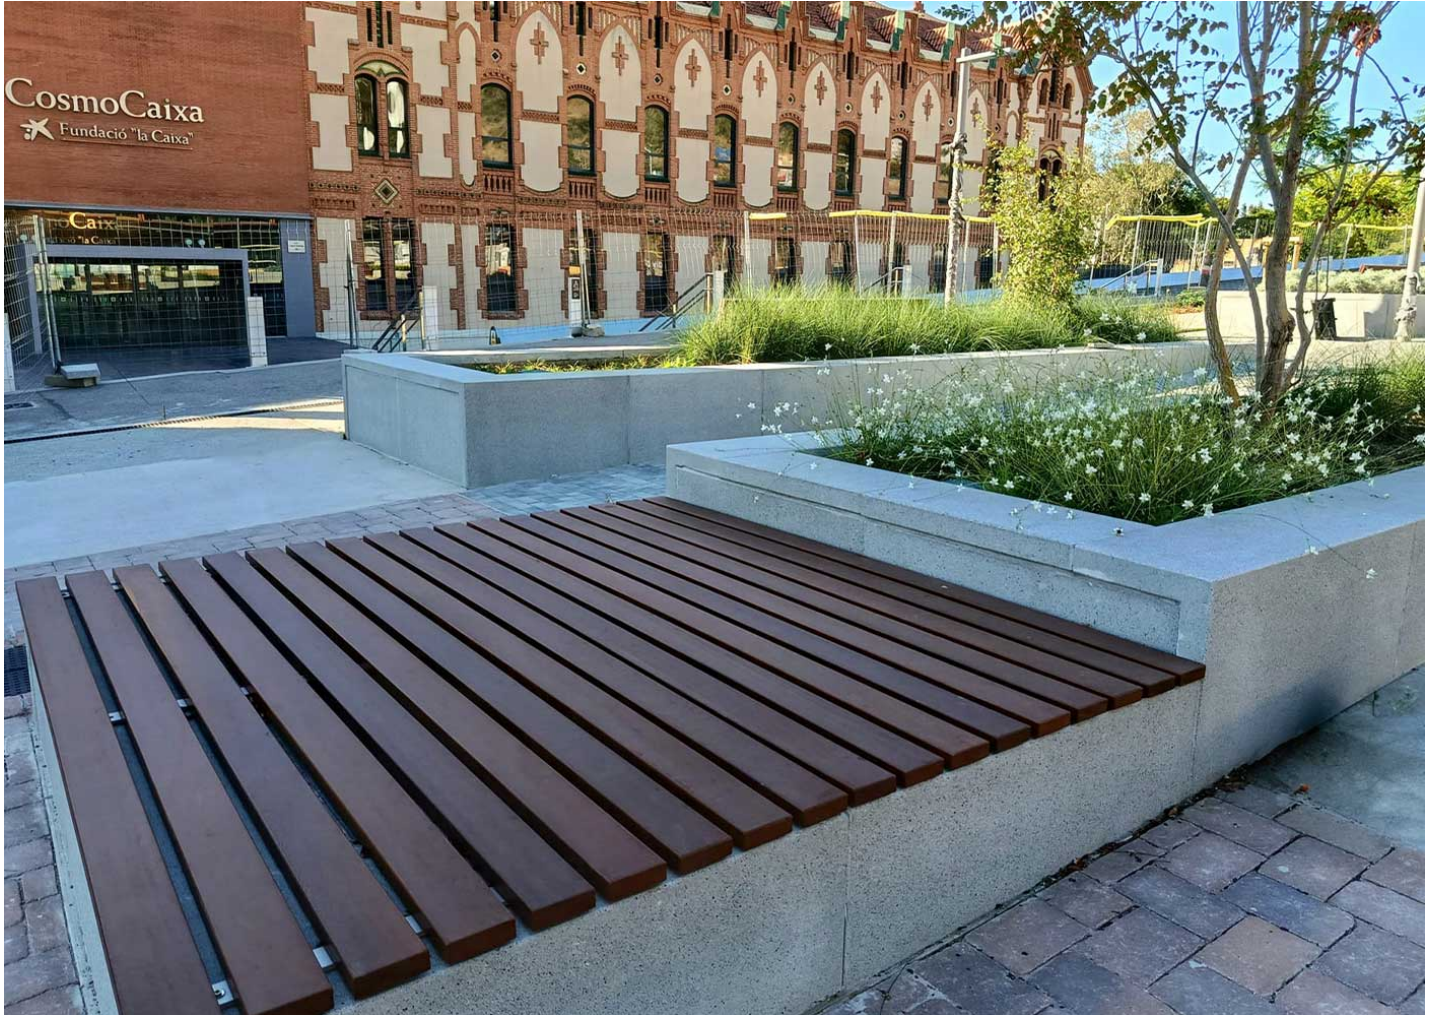

Turnkey installation in the province of Valencia with Rebnew elements and Neovilla-Alu luminaires, designed to promote the rest and well-being of citizens in urban spaces.

Valencia (Spain)

BENITO

-Site Furnishing

Outside the **CosmoCaixa in Barcelona**, one of Europe's leading science museums and a benchmark in scientific outreach promoted by the "la Caixa" Foundation, a public-space upgrade has been carried out to enhance visitor comfort. The exterior area now includes **wooden-slat decking**, creating generous and comfortable spaces where visitors can rest, wait or enjoy the landscaped surroundings.

Inside the facility, functionality and sustainability have been strengthened with the installation of **PIK picnic tables made from ReBnew**, a highly resistant recycled material. These are complemented by **ReBnew planters**, which organise and green the communal areas, and by **PICCO bins with four compartments**, designed to facilitate efficient waste separation and encourage responsible recycling habits among visitors. This intervention improves both user comfort and environmental management within the museum.