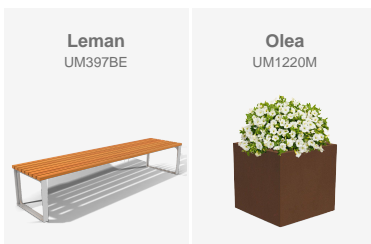

A new rest area has been installed in one of the squares in the center of Florence (Italy), equipped with Lemman benches and Olea planters, thus improving the urban environment of the area.

Florence (Italy)

BENITO

-Site Furnishing

Florence (Italy)

A new rest area has been installed in one of the squares in the center of Florence (Italy), equipped with Lemman benches and Olea planters, thus improving the urban environment of the area.

A new design-oriented rest area has been created, using **Lemman benches**, part of the **DESIGN+** collection, and **OLEA planters**, which combine perfectly, next to **Largo Pietro Annigoni**, in the center of **Florence**, Italy.

This space provides a comfortable and pleasant environment for both locals and tourists. The area features **Lemman benches**, which offer modern and comfortable seating, ideal for resting while enjoying the surroundings. Additionally, the **OLEA planters** add a green, natural touch, creating a relaxing and harmonious atmosphere in the heart of the city. The combination of these elements not only enhances the functionality of the area but also highlights the aesthetic of the urban environment, seamlessly integrating with the historic landscape of **Florence**. With this renovation, **Largo Pietro Annigoni** has become a more welcoming and accessible place, inviting citizens and visitors to enjoy a break in a revitalized and modern setting.