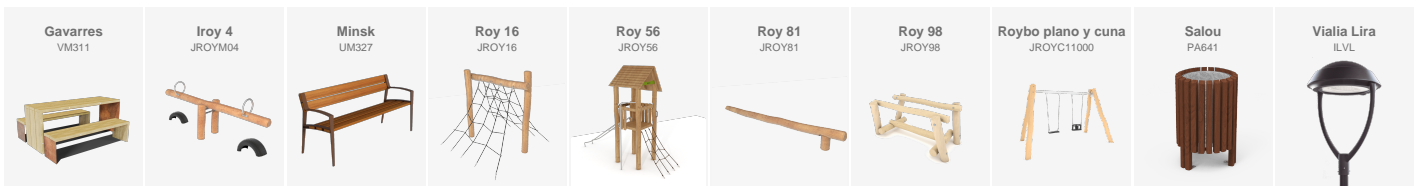

BENITO

info@benito.com
tel. 93 852 1000

BENITO

-Site Furnishing

Tarragona (Spain)

Comprehensive renovation of Bassot Park in Vilalba dels Arcs, featuring new robinia playground equipment, urban furniture and Vialia Lira luminaires, creating a natural, functional space for all ages.