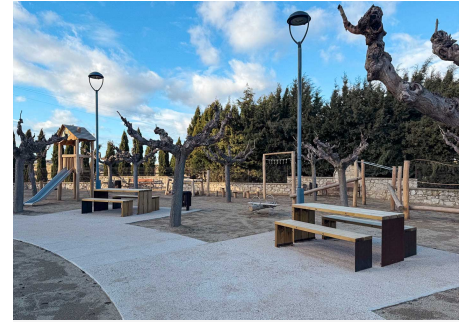

Comprehensive renovation of Bassot Park in Vilalba dels Arcs, featuring new robinia playground equipment, urban furniture and Vialia Lira luminaires, creating a natural, functional space for all ages.

Tarragona (Spain)