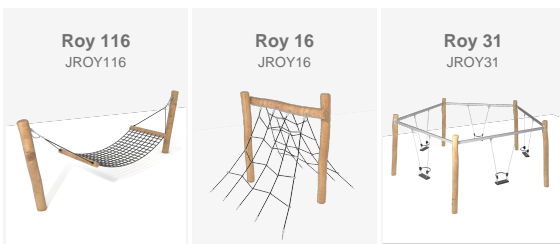

Renovation of Parc del Torrent de l'Illa in El Bruc (Barcelona) with robinia playground elements integrated into the natural environment, creating a recreational and relaxation space surrounded by nature.

Need / Issue: The space required renovation to improve the play experience while maintaining integration with the natural landscape.

Solution: Installation of new play and rest elements made from robinia wood.

Result: A more natural, attractive park adapted to family use is created.

In **El Bruc**, a municipality of approximately 2,000 inhabitants located in a privileged natural setting at the foot of Montserrat, in the province of Barcelona, the Parc del Torrent de l'Illa playground has been renovated.

The intervention focuses **on elements made from robinia wood**, a material especially suitable for outdoor use due to its durability and its ability to integrate visually into natural environments.

The park includes a **relaxation hammock**, a **round swing with five seats**, a **balance circuit** and a **climbing structure**, offering different play experiences adapted to various age groups.

The project reinforces the natural character of the space and transforms the park into a family meeting point where play, relaxation and nature coexist in balance.