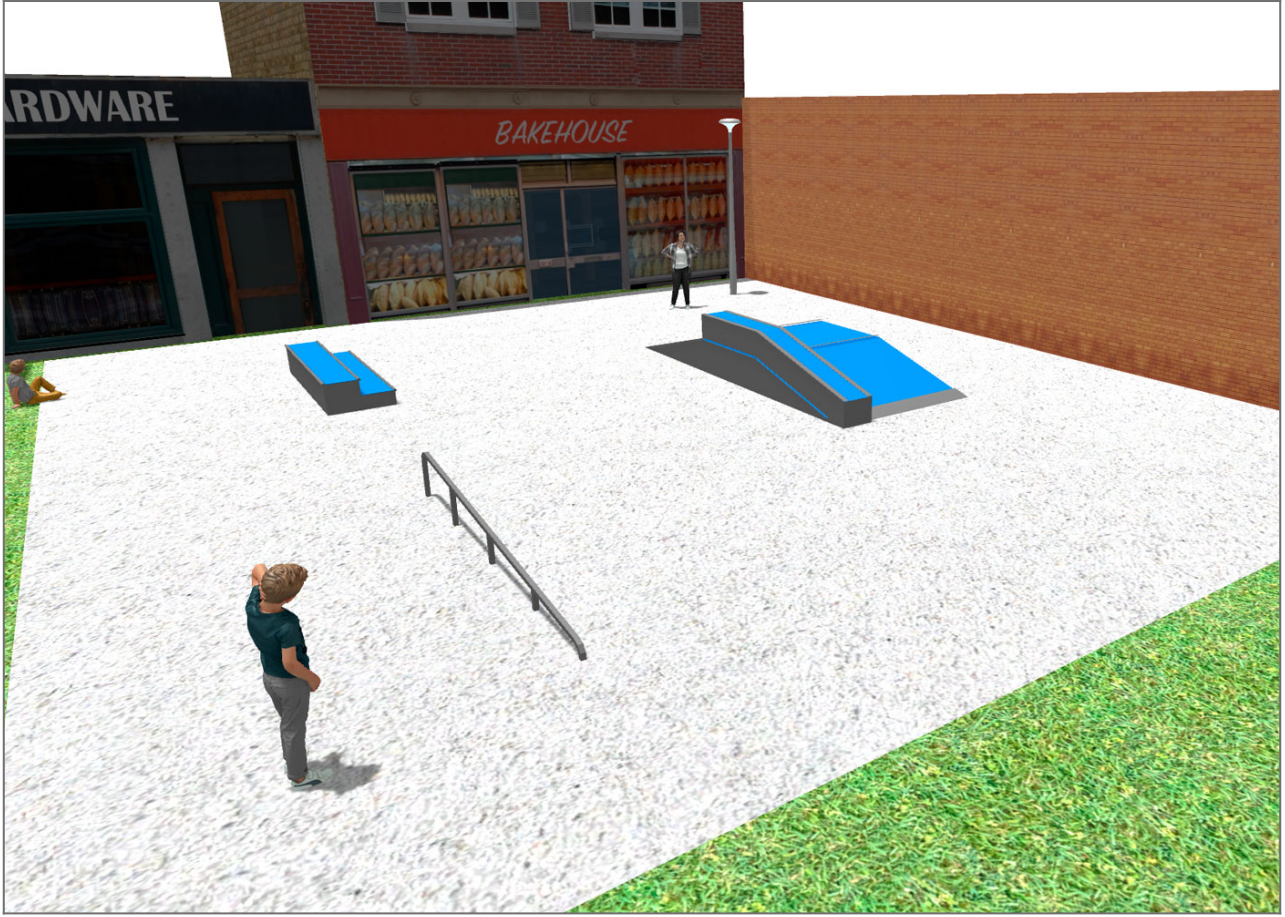

BENITO

–Playground Equipment

Project

PROJ-047-2018

Surface: 250 m²

Email: info@benito.com

Telephone: +34 93 852 1000

BENITO
-Playground Equipment

BENITO
-Playground Equipment

BENITO
-Playground Equipment

Product	Description
<p data-bbox="140 161 300 188">JSK9025-KBS</p> 	<p data-bbox="363 161 622 188">One side Curb Box 60</p> <p data-bbox="363 192 1497 300">The Skates elements are of modular construction that allows with the minimum effort the ability to modify the situation of the modules according to the criteria of each group of skaters. with minimum maintenance and 100% resistant to UVA rays, ice and impacts. Great adherence to the ground. The surface is not heated. Based on modular construction.</p> <p data-bbox="363 331 625 358">Data Sheet Certificate</p>
<p data-bbox="156 430 284 456">JSK1052-K</p> 	<p data-bbox="363 430 478 456">Trick Box</p> <p data-bbox="363 461 1497 568">The Skates elements are of modular construction that allows with the minimum effort the ability to modify the situation of the modules according to the criteria of each group of skaters. with minimum maintenance and 100% resistant to UVA rays, ice and impacts. Great adherence to the ground. The surface is not heated. Based on modular construction.</p> <p data-bbox="363 600 625 627">Data Sheet Certificate</p>
<p data-bbox="156 698 284 725">JSK1048-C</p> 	<p data-bbox="363 698 440 725">Rail C</p> <p data-bbox="363 730 1497 837">The Skates elements are of modular construction that allows with the minimum effort the ability to modify the situation of the modules according to the criteria of each group of skaters. with minimum maintenance and 100% resistant to UVA rays, ice and impacts. Great adherence to the ground. The surface is not heated. Based on modular construction.</p> <p data-bbox="363 869 625 896">Data Sheet Certificate</p>