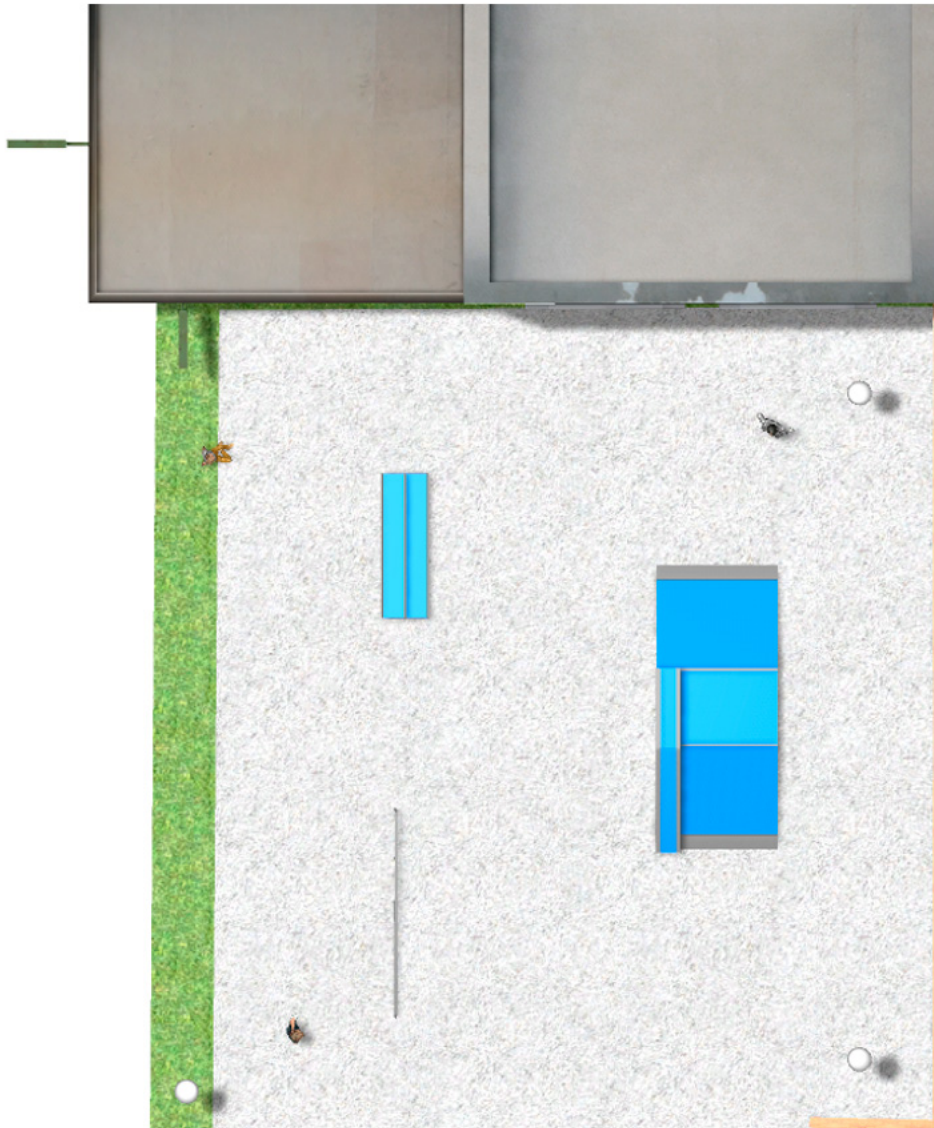

BENITO

–Playground Equipment

Project

PROJ-047-2018

Surface: 250 m²

Email: info@benito.com

Telephone: +34 93 852 1000

BENITO
-Playground Equipment

BENITO
-Playground Equipment

BENITO
-Playground Equipment

Product	Description
<p data-bbox="140 161 300 188">JSK9025-KBS</p> 	<p data-bbox="363 161 622 188">One side Curb Box 60</p> <p data-bbox="363 192 1497 300">The Skates elements are of modular construction that allows with the minimum effort the ability to modify the situation of the modules according to the criteria of each group of skaters. with minimum maintenance and 100% resistant to UVA rays, ice and impacts. Great adherence to the ground. The surface is not heated. Based on modular construction.</p> <p data-bbox="363 331 625 358">Data Sheet Certificate</p>
<p data-bbox="156 430 284 456">JSK1052-K</p> 	<p data-bbox="363 430 478 456">Trick Box</p> <p data-bbox="363 461 1497 568">The Skates elements are of modular construction that allows with the minimum effort the ability to modify the situation of the modules according to the criteria of each group of skaters. with minimum maintenance and 100% resistant to UVA rays, ice and impacts. Great adherence to the ground. The surface is not heated. Based on modular construction.</p> <p data-bbox="363 600 625 627">Data Sheet Certificate</p>
<p data-bbox="156 698 284 725">JSK1048-C</p> 	<p data-bbox="363 698 440 725">Rail C</p> <p data-bbox="363 730 1497 837">The Skates elements are of modular construction that allows with the minimum effort the ability to modify the situation of the modules according to the criteria of each group of skaters. with minimum maintenance and 100% resistant to UVA rays, ice and impacts. Great adherence to the ground. The surface is not heated. Based on modular construction.</p> <p data-bbox="363 869 625 896">Data Sheet Certificate</p>