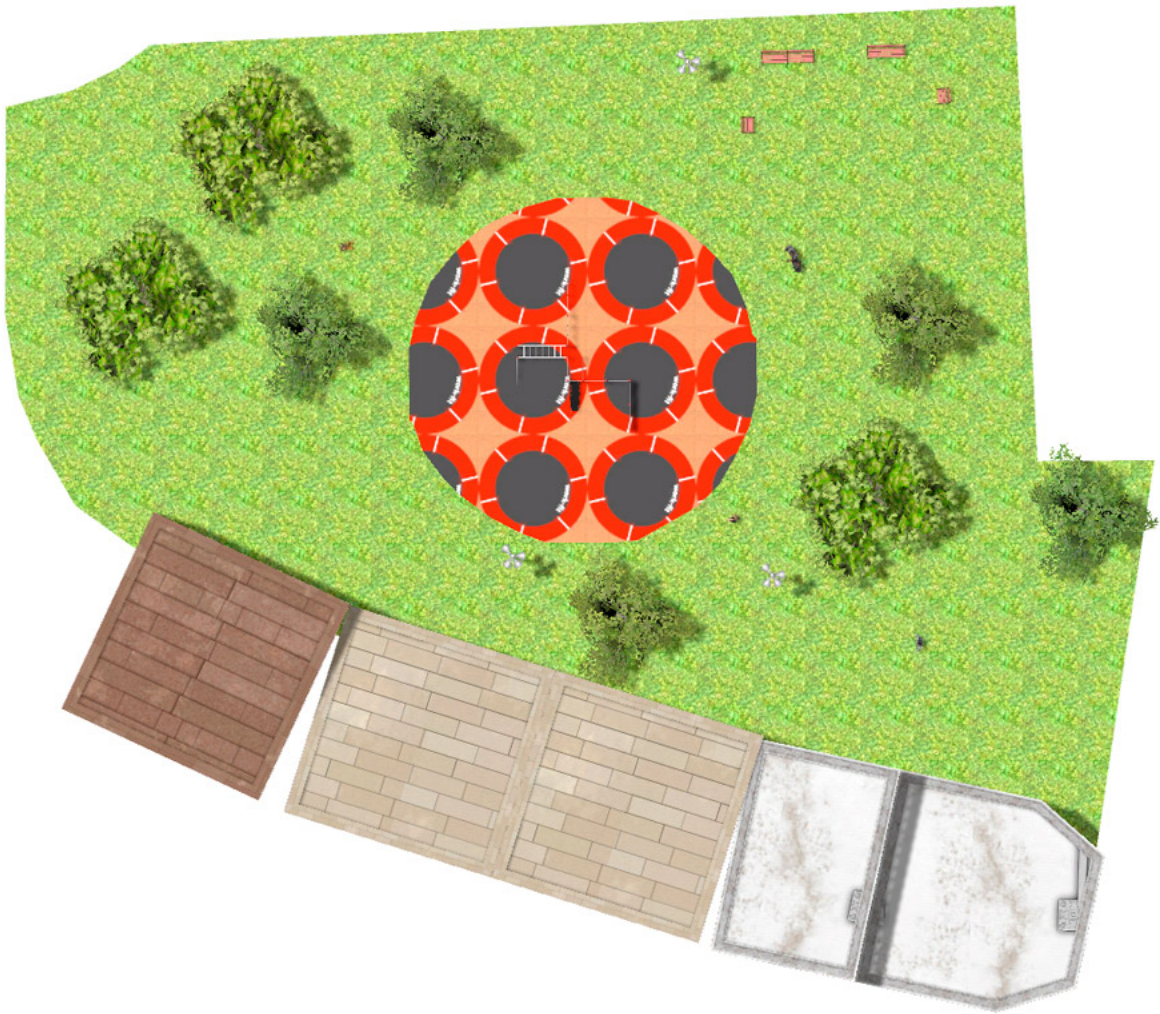

# BENITO

-Playground Equipment

## Project

PROJ-062-2018

Surface: 255 m<sup>2</sup>

Email: [info@benito.com](mailto:info@benito.com)

Telephone: +34 93 852 1000

**BENITO**  
-Playground Equipment

**BENITO**  
-Playground Equipment