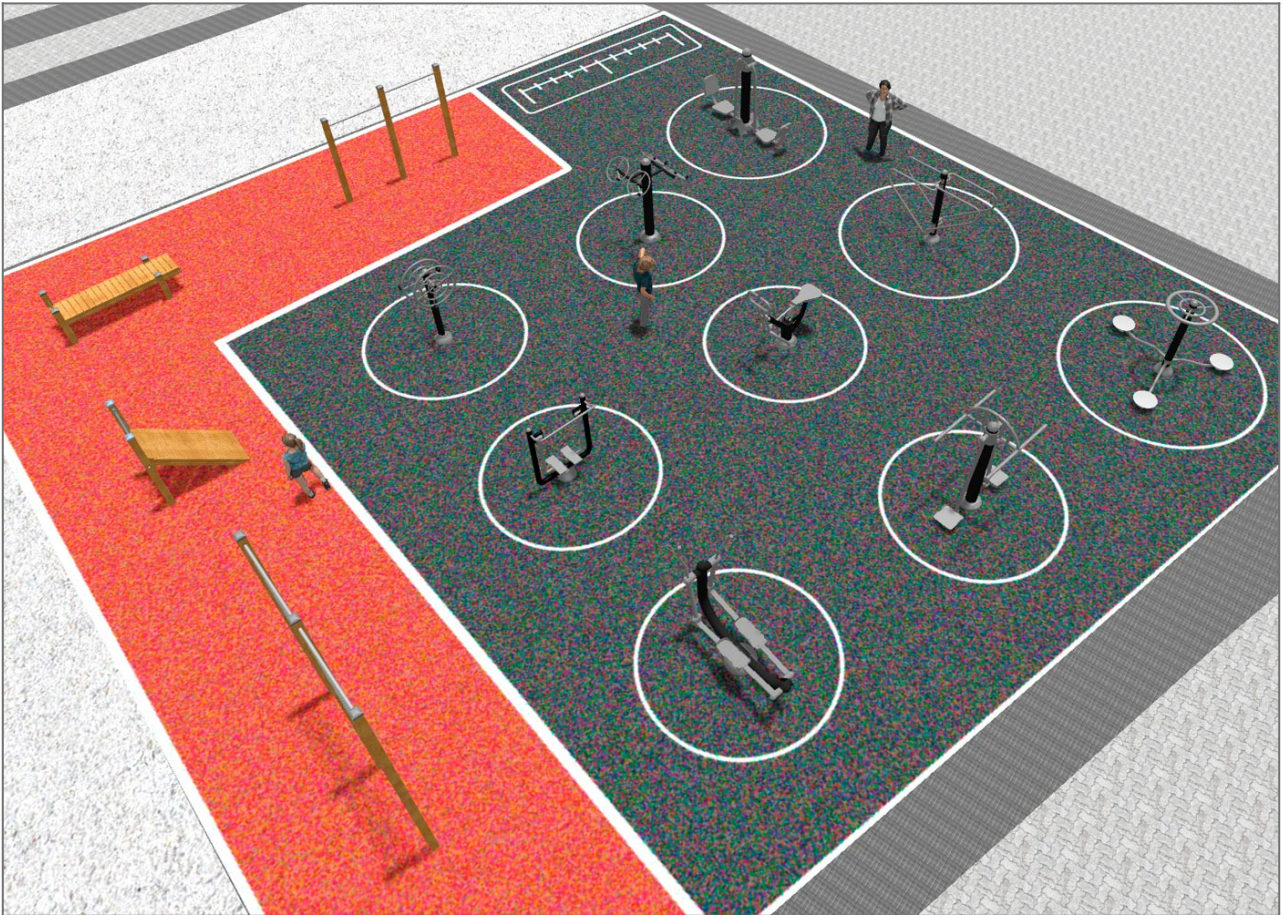

BENITO
-Playground Equipment