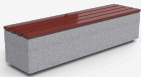

**Kube P**  
UM372SLP

**Kube Plus**  
UM372LP

The goal of the project was to create a unique space with a lot of personality, accessible and integrated in the urban environment; a vast green and pedestrian area designed for the citizens. This was achieved by installing urban furniture which, thanks to its arrangement, is an invitation to rest and socialise, made with modern elements, simple lines, and an efficient and sustainable high-quality material.