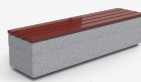

BENITO

-Site Furnishing

Sofia (Bulgaria)

The Bulgarian capital chose Kube concrete benches, chairs and bins for one of its most popular squares, the Slaveykov Square, located in the city centre.