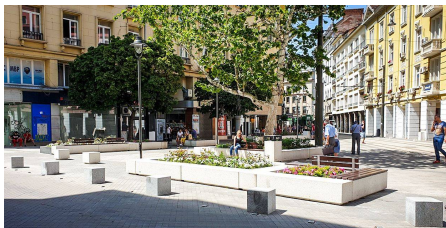

Kube benches and chairs made with concrete and natural tropical wood boards installed in several parts of the municipality for neighbours to have a meeting place.

---

**Calldetenes (Spain)**

The Bulgarian capital chose Kube concrete benches, chairs and bins for one of its most popular squares, the Slaveykov Square, located in the city centre.

**Kube P**  
UM372SLP

**Kube Plus**  
UM372LP

The goal of the project was to create a unique space with a lot of personality, accessible and integrated in the urban environment; a vast green and pedestrian area designed for the citizens. This was achieved by installing urban furniture which, thanks to its arrangement, is an invitation to rest and socialise, made with modern elements, simple lines, and an efficient and sustainable high-quality material.

## Sofia (Bulgaria)

The Bulgarian capital chose Kube concrete benches, chairs and bins for one of its most popular squares, the Slaveykov Square, located in the city centre.

Dara  
PA694SMO

Kube  
UM372

Kube  
UM372S