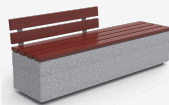

The goal of the project was to create a unique space with a lot of personality, accessible and integrated in the urban environment; a vast green and pedestrian area designed for the citizens. This was achieved by installing urban furniture which, thanks to its arrangement, is an invitation to rest and socialise, made with modern elements, simple lines, and an efficient and sustainable high-quality material.

For this project, the [Kube collection](#) was chosen. It is made with precast textured granite grey concrete, with natural tropical wood boards that guarantee a comfortable sit.