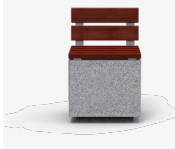

BENITO

-Site Furnishing

Calldetenes (Spain)

Kube benches and chairs made with concrete and natural tropical wood boards installed in several parts of the municipality for neighbours to have a meeting place.

The goal of the project was to create a unique space with a lot of personality, accessible and integrated in the urban environment; a vast green and pedestrian area designed for the citizens. This was achieved by installing urban furniture which, thanks to its arrangement, is an invitation to rest and socialise, made with modern elements, simple lines, and an efficient and sustainable high-quality material.

For this project, the [Kube collection](#) was chosen. It is made with precast textured granite grey concrete, with natural tropical wood boards that guarantee a comfortable sit.