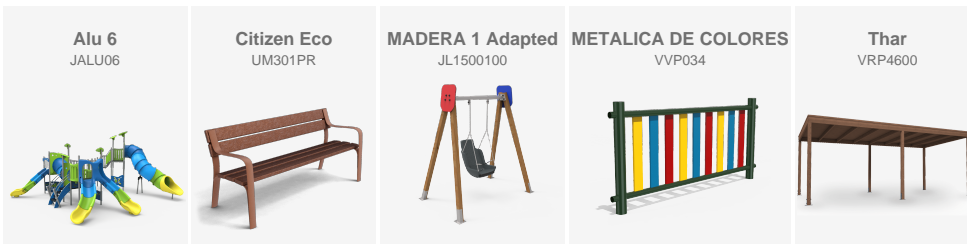

A park with everything needed for inclusive play and for all ages in Mallorca

Mallorca

A park with everything needed for inclusive play and for all ages in Mallorca

INTROPDF## In the municipality of Consell, in Mallorca, a fenced park has been renovated with everything needed for children to play while adults relax on benches protected by a shaded porch.

This facility features playground equipment from the ALU collection with various slides, as well as double and inclusive wooden swings on artificial turf.#####INTROPDF#

V. | The constant improvement and evolution of our products may result in some modifications of the technical specifications and characteristics of the products without prior notice.