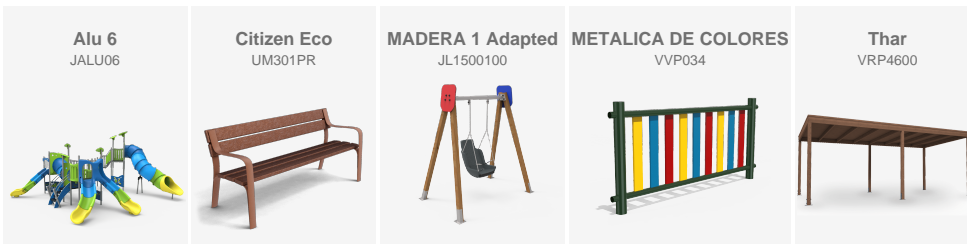

A park with everything needed for inclusive play and for all ages in Mallorca

INTROPDF## In the municipality of Consell, in Mallorca, a fenced park has been renovated with everything needed for children to play while adults relax on benches protected by a shaded porch.

This facility features playground equipment from the ALU collection with various slides, as well as double and inclusive wooden swings on artificial turf.#####INTROPDF#

V. | The constant improvement and evolution of our products may result in some modifications of the technical specifications and characteristics of the products without prior notice.