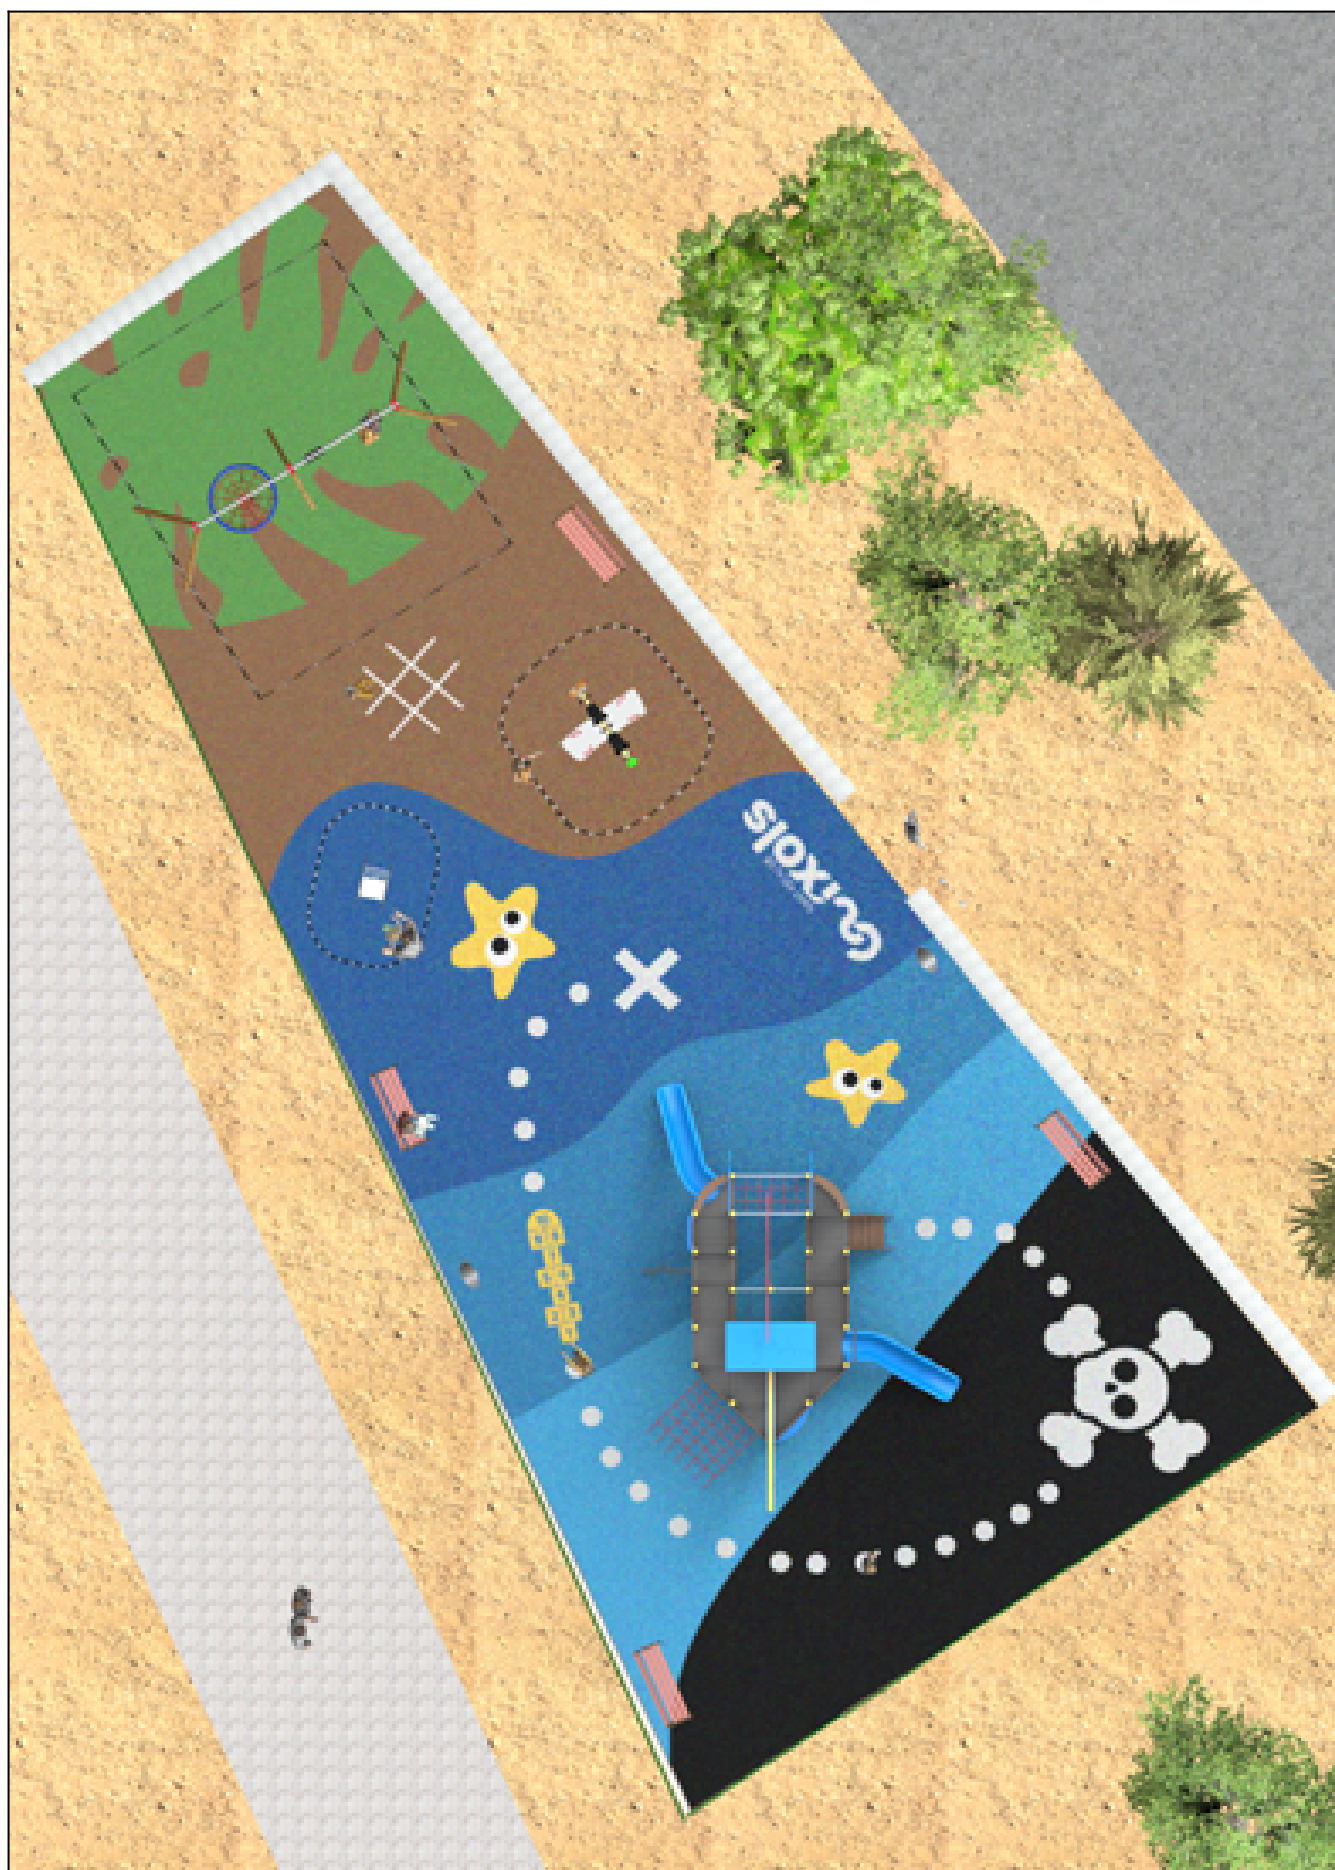

BENITO
-Playground Equipment