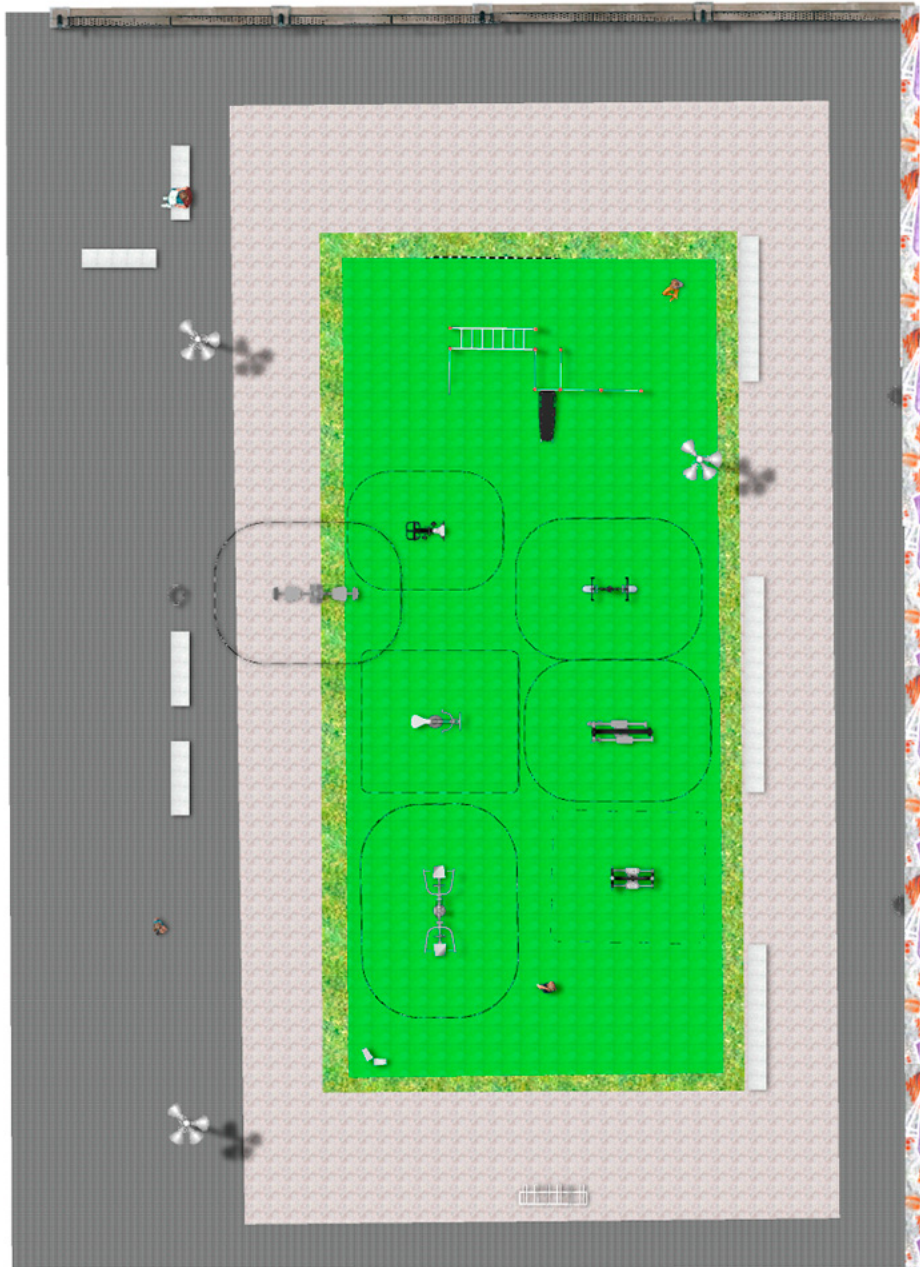

Project

PROJ-019-2018

Surface: 150 m²

Email: info@benito.com

Telephone: +34 93 852 1000

BENITO
-Playground Equipment

BENITO
-Playground Equipment

BENITO
-Playground Equipment