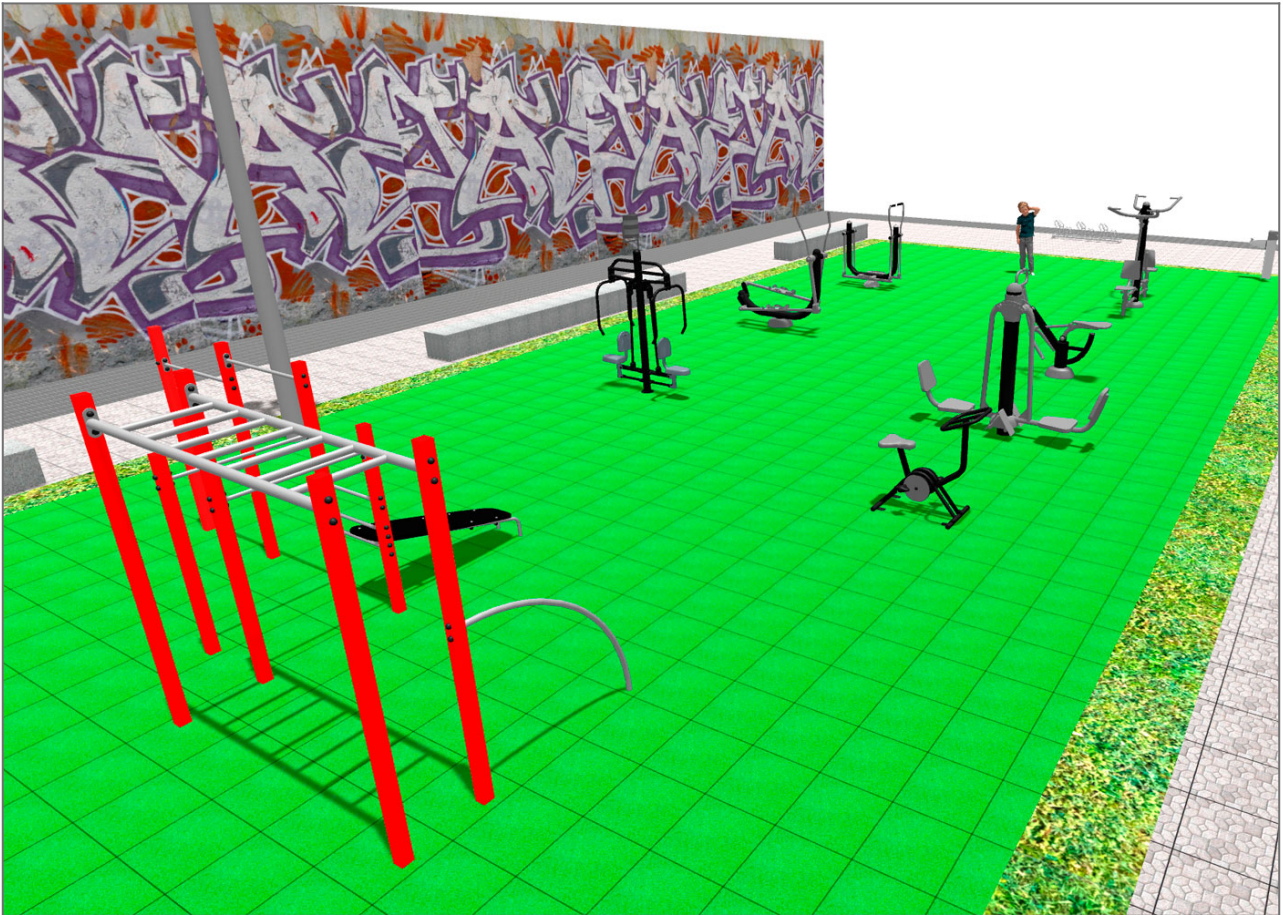

Product	Description
<p>JSA002N</p> 	<p>Extension The healthy elements manufactured by BENITO enable people to exercise in both public and private spaces, increasing their well-being and quality of life while boosting health and social relations. - Health functions: improving cardiovascular and respiratory functions, strengthening muscles and enhancing agility, flexibility and coordination of movements. - Social functions: creating leisure activities, promoting social integration and a more intensive recreational use of public spaces.</p> <p>Data Sheet Certificate</p>
<p>JSA003N</p> 	<p>Chest Press BENITO's healthy elements allow older people and adults to practice sports in both public and private spaces, allowing people to increase their well-being and quality of life, promoting health and social relationships. - Health functions, cardiovascular and respiratory improvement, muscle strengthening, agility, flexibility and coordination of movements. - Social functions , creation of leisure activities, promoting social integration, and greater recreational use of public spaces.</p> <p>Data Sheet Certificate</p>
<p>JSA006N</p> 	<p>Climber BENITO's healthy elements allow older people and adults to practice sports in both public and private spaces, allowing people to increase their well-being and quality of life, promoting health and social relationships. - Health functions , cardiovascular and respiratory improvement, muscle strengthening, agility, flexibility and coordination of movements. - Social functions , creation of leisure activities, promoting social integration, and greater recreational use of public spaces.</p> <p>Data Sheet Certificate</p>
<p>JSA010N</p> 	<p>Pull Down BENITO's healthy elements allow older people and adults to practice sports in both public and private spaces, allowing people to increase their well-being and quality of life, promoting health and social relationships. - Health functions , cardiovascular and respiratory improvement, muscle strengthening, agility, flexibility and coordination of movements. - Social functions , creation of leisure activities, promoting social integration, and greater recreational use of public spaces.</p> <p>Data Sheet Certificate</p>
<p>JSA014N</p> 	<p>Eliptic The healthy elements manufactured by BENITO enable people to exercise in both public and private spaces, increasing their well-being and quality of life while boosting health and social relations. - Health functions: improving cardiovascular and respiratory functions, strengthening muscles and enhancing agility, flexibility and coordination of movements. - Social functions: creating leisure activities, promoting social integration and a more intensive recreational use of public spaces.</p> <p>Data Sheet Certificate</p>
<p>JCIR23H</p> 	<p>Workfit Pro L BENITO designs and manufactures sports and leisure spaces for exercising and enjoying the outdoors without limitations. Work-fit PRO is a professional product aimed at people who want to perform intensive exercise to strengthen body and mind . Each of the designed models contains several elements to allow for diverse and complete exercises to develop complete physical fitness.</p> <p>Data Sheet Certificate</p>