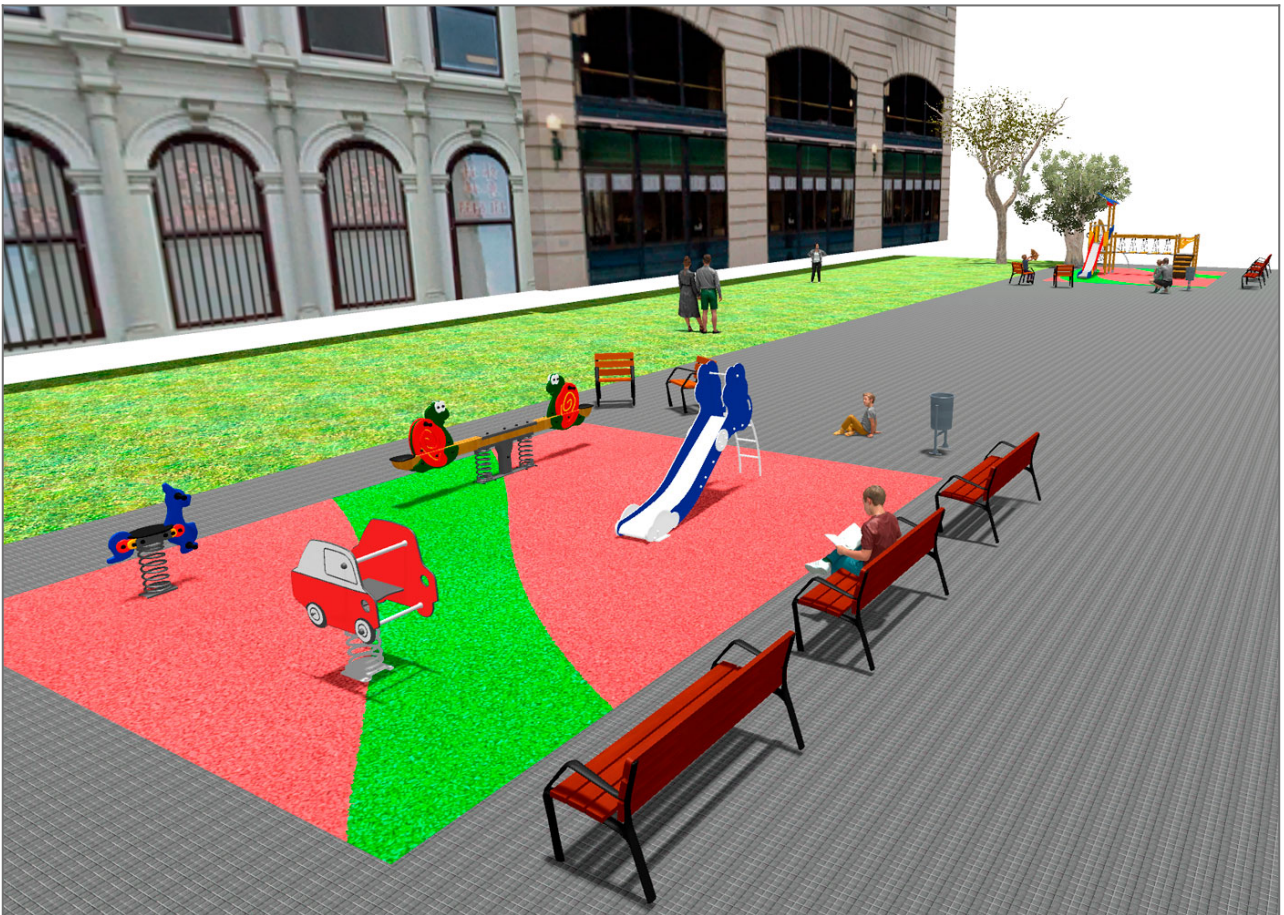

BENITO

-Playground Equipment

Project

PROJ-027-2018

Surface: 100 m²

Email: info@benito.com

Telephone: +34 93 852 1000

BENITO
-Playground Equipment

BENITO

-Playground Equipment

Product	Description
<p>JK004B</p> 	<p>Klasik 4 If you like wooden elements, the KLASIK collection is made for you. Playability, great challenges and colours for all.</p> <p>Data Sheet Certificate</p>
<p>JFS09</p> 	<p>Piona Fun and educative see-saws for children. Made of resistant materials according to the EN1176 standard.</p> <p>Data Sheet JFS09 Certificate Certificate Conformity</p>
<p>JJMM02</p> 	<p>Coche Designed by Javier Mariscal. Half-artist half-designer, his childlike strokes and Latin aesthetic combine perfectly with this kind of product.</p> <p>Data Sheet JJMM02 Certificate Certificate Conformity</p>
<p>JFS105</p> 	<p>Kangaroo Fun and educative spring swing for children. Made of resistant materials according to the EN1176 standard.</p> <p>Data Sheet Certificate Certificate Conformity</p>
<p>JT01</p> 	<p>Cloud Panels, HDPE: high-density polyethylene characterised by its resistance to chemical abrasives. As a polymer, it is unaffected by corrosion. Due to its light elastic nature, it offers high resistance to impact, making it very difficult to break.</p> <p>Data Sheet Certificate Certificate Conformity</p>