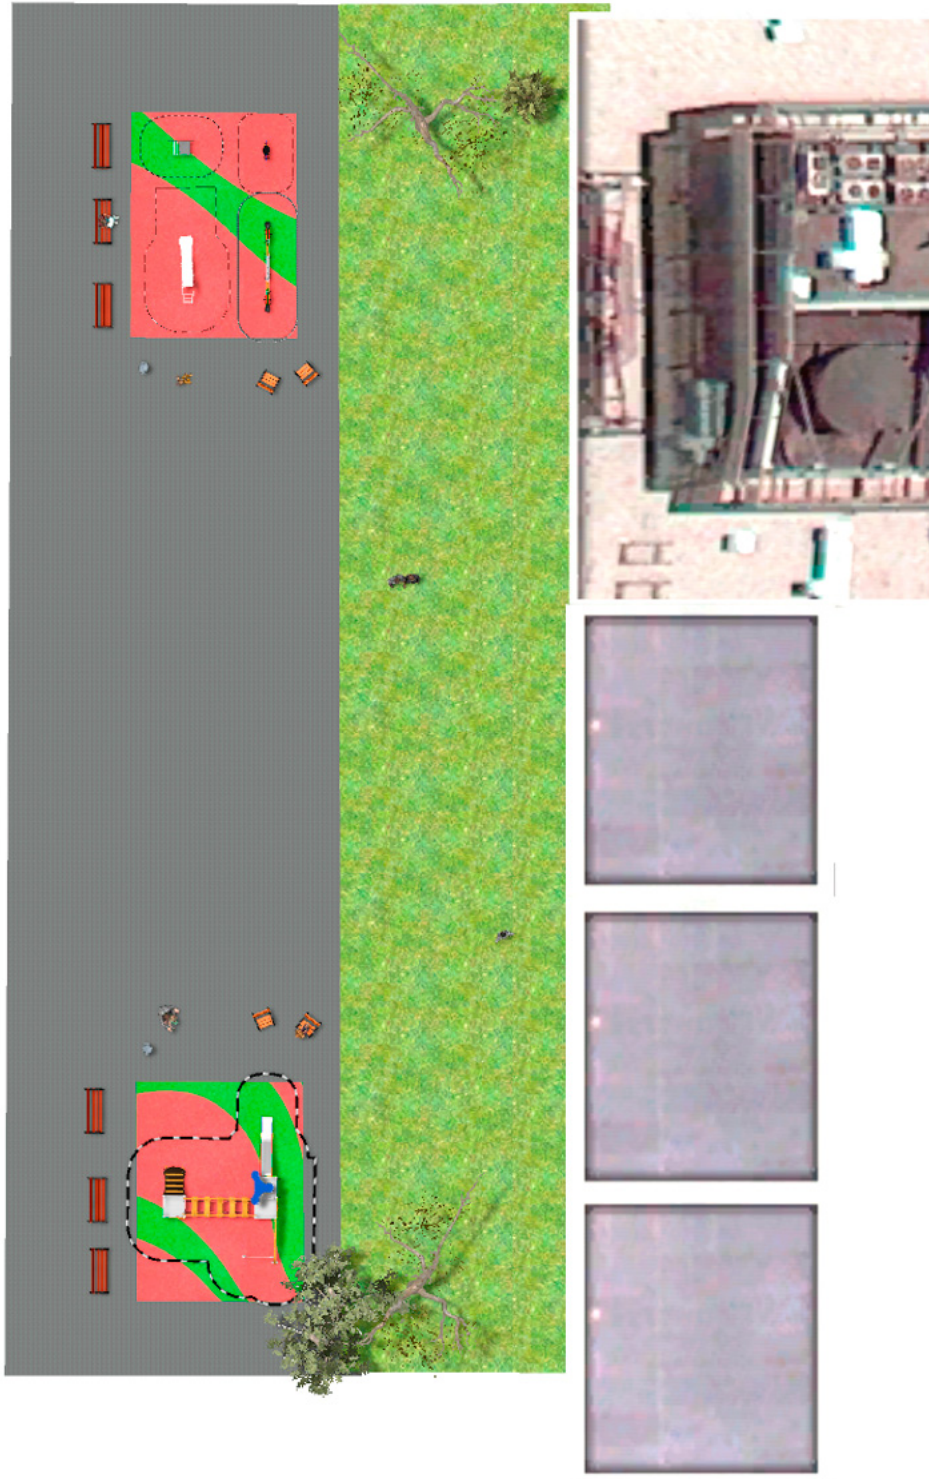

BENITO

-Playground Equipment

Project

PROJ-027-2018

Surface: 100 m²

Email: info@benito.com

Telephone: +34 93 852 1000

BENITO
-Playground Equipment

BENITO

-Playground Equipment

Product	Description
<p>JK004B</p> 	<p>Klasik 4 If you like wooden elements, the KLASIK collection is made for you. Playability, great challenges and colours for all.</p> <p>Data Sheet Certificate</p>
<p>JFS09</p> 	<p>Piona Fun and educative see-saws for children. Made of resistant materials according to the EN1176 standard.</p> <p>Data Sheet JFS09 Certificate Certificate Conformity</p>
<p>JJMM02</p> 	<p>Coche Designed by Javier Mariscal. Half-artist half-designer, his childlike strokes and Latin aesthetic combine perfectly with this kind of product.</p> <p>Data Sheet JJMM02 Certificate Certificate Conformity</p>
<p>JFS105</p> 	<p>Kangaroo Fun and educative spring swing for children. Made of resistant materials according to the EN1176 standard.</p> <p>Data Sheet Certificate Certificate Conformity</p>
<p>JT01</p> 	<p>Cloud Panels, HDPE: high-density polyethylene characterised by its resistance to chemical abrasives. As a polymer, it is unaffected by corrosion. Due to its light elastic nature, it offers high resistance to impact, making it very difficult to break.</p> <p>Data Sheet Certificate Certificate Conformity</p>