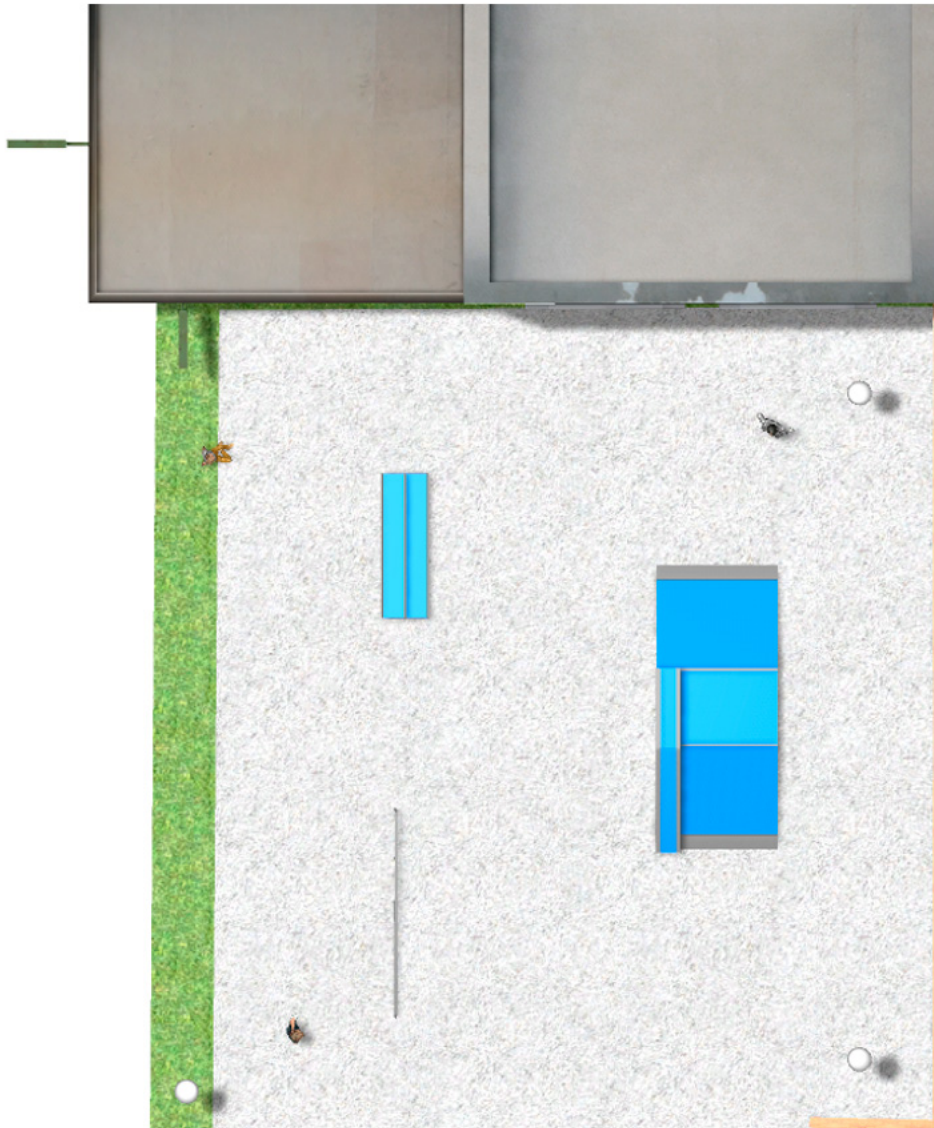

## Project

PROJ-047-2018

Surface: 250 m<sup>2</sup>

Email: [info@benito.com](mailto:info@benito.com)

Telephone: +34 93 852 1000

**BENITO**  
-Playground Equipment

**BENITO**  
-Playground Equipment

**BENITO**  
-Playground Equipment

Product	Description
<p data-bbox="140 161 300 188">JSK9025-KBS</p> 	<p data-bbox="363 161 622 188"><b>One side Curb Box 60</b></p> <p data-bbox="363 192 1497 300">The Skates elements are of modular construction that allows with the minimum effort the ability to modify the situation of the modules according to the criteria of each group of skaters. with minimum maintenance and 100% resistant to UVA rays, ice and impacts. Great adherence to the ground. The surface is not heated. Based on modular construction.</p> <p data-bbox="363 331 625 358"><a href="#">Data Sheet</a> <a href="#">Certificate</a></p>
<p data-bbox="156 430 284 456">JSK1052-K</p> 	<p data-bbox="363 430 478 456"><b>Trick Box</b></p> <p data-bbox="363 461 1497 568">The Skates elements are of modular construction that allows with the minimum effort the ability to modify the situation of the modules according to the criteria of each group of skaters. with minimum maintenance and 100% resistant to UVA rays, ice and impacts. Great adherence to the ground. The surface is not heated. Based on modular construction.</p> <p data-bbox="363 600 625 627"><a href="#">Data Sheet</a> <a href="#">Certificate</a></p>
<p data-bbox="156 698 284 725">JSK1048-C</p> 	<p data-bbox="363 698 440 725"><b>Rail C</b></p> <p data-bbox="363 730 1497 837">The Skates elements are of modular construction that allows with the minimum effort the ability to modify the situation of the modules according to the criteria of each group of skaters. with minimum maintenance and 100% resistant to UVA rays, ice and impacts. Great adherence to the ground. The surface is not heated. Based on modular construction.</p> <p data-bbox="363 869 625 896"><a href="#">Data Sheet</a> <a href="#">Certificate</a></p>