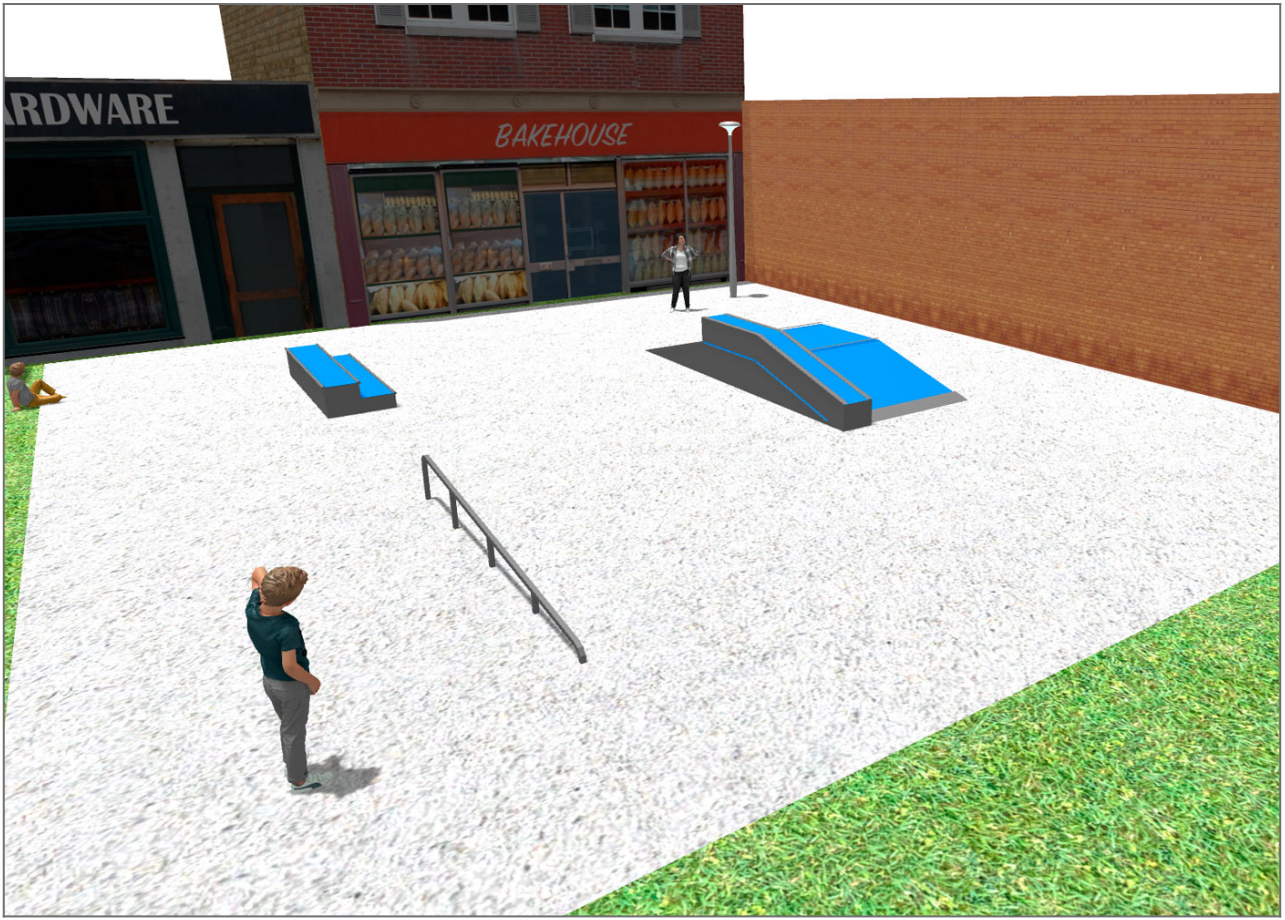

## Project

PROJ-047-2018

Surface: 250 m<sup>2</sup>

Email: [info@benito.com](mailto:info@benito.com)

Telephone: +34 93 852 1000

**BENITO**  
-Playground Equipment

**BENITO**  
-Playground Equipment

**BENITO**  
-Playground Equipment

Product	Description
<p data-bbox="140 161 300 188">JSK9025-KBS</p> 	<p data-bbox="363 161 622 188"><b>One side Curb Box 60</b></p> <p data-bbox="363 192 1497 300">The Skates elements are of modular construction that allows with the minimum effort the ability to modify the situation of the modules according to the criteria of each group of skaters. with minimum maintenance and 100% resistant to UVA rays, ice and impacts. Great adherence to the ground. The surface is not heated. Based on modular construction.</p> <p data-bbox="363 331 625 358"><a href="#">Data Sheet</a> <a href="#">Certificate</a></p>
<p data-bbox="156 430 284 456">JSK1052-K</p> 	<p data-bbox="363 430 478 456"><b>Trick Box</b></p> <p data-bbox="363 461 1497 568">The Skates elements are of modular construction that allows with the minimum effort the ability to modify the situation of the modules according to the criteria of each group of skaters. with minimum maintenance and 100% resistant to UVA rays, ice and impacts. Great adherence to the ground. The surface is not heated. Based on modular construction.</p> <p data-bbox="363 600 625 627"><a href="#">Data Sheet</a> <a href="#">Certificate</a></p>
<p data-bbox="156 698 284 725">JSK1048-C</p> 	<p data-bbox="363 698 440 725"><b>Rail C</b></p> <p data-bbox="363 730 1497 837">The Skates elements are of modular construction that allows with the minimum effort the ability to modify the situation of the modules according to the criteria of each group of skaters. with minimum maintenance and 100% resistant to UVA rays, ice and impacts. Great adherence to the ground. The surface is not heated. Based on modular construction.</p> <p data-bbox="363 869 625 896"><a href="#">Data Sheet</a> <a href="#">Certificate</a></p>